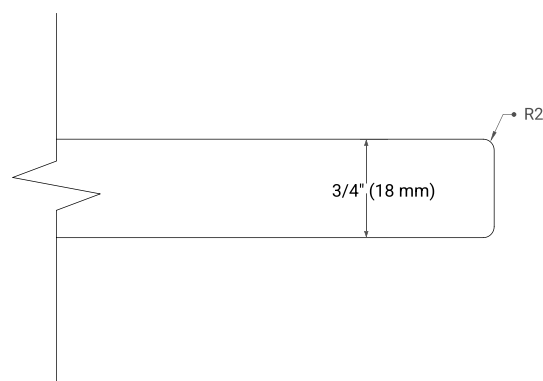

EDGE SIDE VIEW