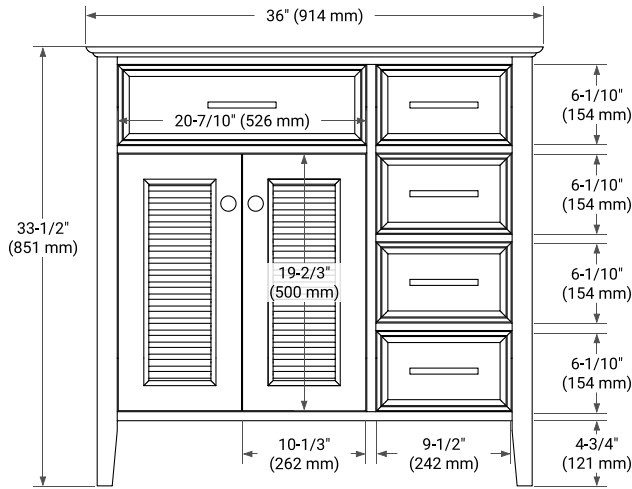

36" LEFT OFFSET CABINET

BASE CABINET DIMENSIONS

36" W x 21.5" D x 33.5" H

FEATURES

- Solid wood frame & plywood panels
- Dovetail drawers and joints
- Soft closing doors & drawers

HARDWARE FINISHES*

Brushed Nickel   Satin Brass   Matte Black   Polished Chrome

Hardware comes preinstalled with the illustrated option. Other finishes are available on our online store if you prefer a different one.

AVAILABLE COLORS

White   Grey

FRONT VIEW

SIDE VIEW

PLAN VIEW