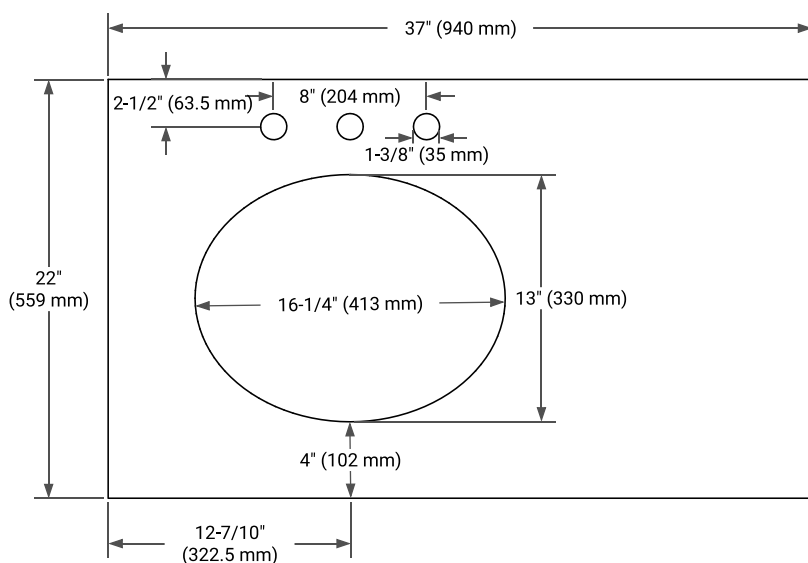

37" LEFT OVAL SINK COUNTERTOP WITH 0.75 IN. THICKNESS

OVERALL DIMENSIONS

37" W x 22" D x 0.75" H

COUNTERTOP OPTIONS

FEATURES

- Solid countertop with mitered edges & seams
- Undermount white oval sink
- Pre-drilled for 8" widespread faucet

INCLUDED

- Countertop
- Matching Backsplash
- Oval Sink

COUNTERTOP PLAN VIEW