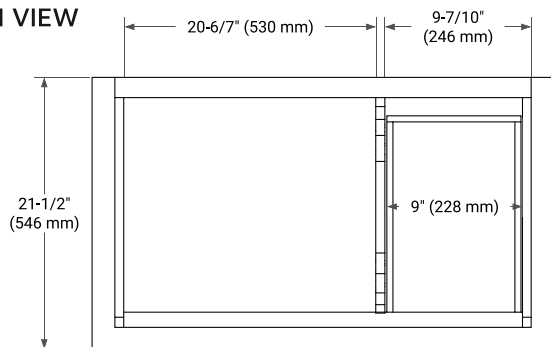

36" LEFT OFFSET CABINET

BASE CABINET DIMENSIONS

36" W x 21.5" D x 33.5" H

FEATURES

- Solid wood frame & plywood panels
- Dovetail drawers and joints
- Soft closing doors & drawers

HARDWARE FINISHES*

Brushed Nickel   Satin Brass   Matte Black   Polished Chrome

Hardware comes preinstalled with the illustrated option. Other finishes are available on our online store if you prefer a different one.

AVAILABLE COLORS

White   Grey

FRONT VIEW

SIDE VIEW

PLAN VIEW