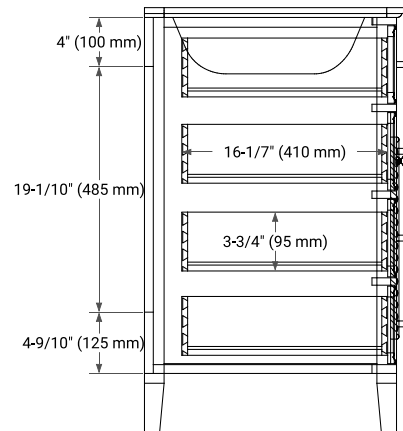

36" LEFT OFFSET CABINET

BASE CABINET DIMENSIONS

36" W x 21.5" D x 33.5" H

FEATURES

- Solid wood frame & plywood panels
- Dovetail drawers and joints
- Soft closing doors & drawers

HARDWARE FINISHES*

Brushed Nickel   Satin Brass   Matte Black   Polished Chrome

Hardware comes preinstalled with the illustrated option. Other finishes are available on our online store if you prefer a different one.

AVAILABLE COLORS

White   Grey

FRONT VIEW

SIDE VIEW

PLAN VIEW