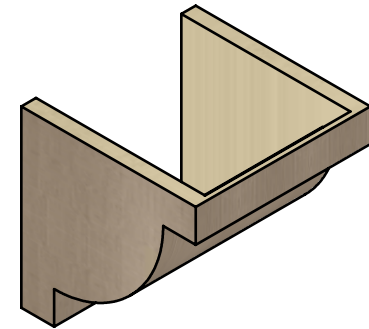

ITEM NUMBER: CORU12X12X12ALPRCPR

12"W X 12"D X 12"H SERIES 1 WIDE ALPINE ROUGH CEDAR TIMBERTHANE
FAUX WOOD CORBEL, PRIMED

SIDE PROFILE

FRONT PROFILE

ISOMETRIC

EKENA MILLWORK
2300 WEST MAIN ST.
CLARKSVILLE, TX 75426
TOLL FREE: 866-607-0453
WWW.EKENAMILLWORK.COM

NOTES

1. INSTALLATION TO BE COMPLETED IN ACCORDANCE WITH MANUFACTURER'S SPECIFICATIONS.
2. DRAWING MAY NOT BE TO SCALE
3. THIS DRAWING IS INTENDED FOR DESIGN AND PLANNING PURPOSES ONLY.
4. ALL INFORMATION CONTAINED HEREIN WAS CURRENT AT THE TIME OF DEVELOPMENT BUT MUST BE REVIEWED AND APPROVED BY THE PRODUCT MANUFACTURER TO BE CONSIDERED ACCURATE.
5. TIMBERTHANE ARCHITECTURAL PRODUCTS ARE MADE FROM HIGH DENSITY URETHANE AND COME FACTORY PRIMED