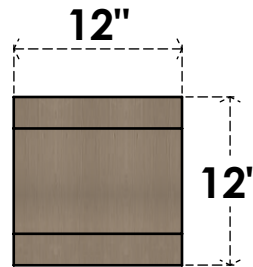

ITEM NUMBER: CORU12X12X12ALPRCPR

12"W X 12"D X 12"H SERIES 1 WIDE ALPINE ROUGH CEDAR TIMBERTHANE
FAUX WOOD CORBEL, PRIMED

SIDE PROFILE

FRONT PROFILE

ISOMETRIC

EKENA MILLWORK
2300 WEST MAIN ST.
CLARKSVILLE, TX 75426
TOLL FREE: 866-607-0453
WWW.EKENAMILLWORK.COM

NOTES

1. INSTALLATION TO BE COMPLETED IN ACCORDANCE WITH MANUFACTURER'S SPECIFICATIONS.
2. DRAWING MAY NOT BE TO SCALE
3. THIS DRAWING IS INTENDED FOR DESIGN AND PLANNING PURPOSES ONLY.
4. ALL INFORMATION CONTAINED HEREIN WAS CURRENT AT THE TIME OF DEVELOPMENT BUT MUST BE REVIEWED AND APPROVED BY THE PRODUCT MANUFACTURER TO BE CONSIDERED ACCURATE.
5. TIMBERTHANE ARCHITECTURAL PRODUCTS ARE MADE FROM HIGH DENSITY URETHANE AND COME FACTORY PRIMED