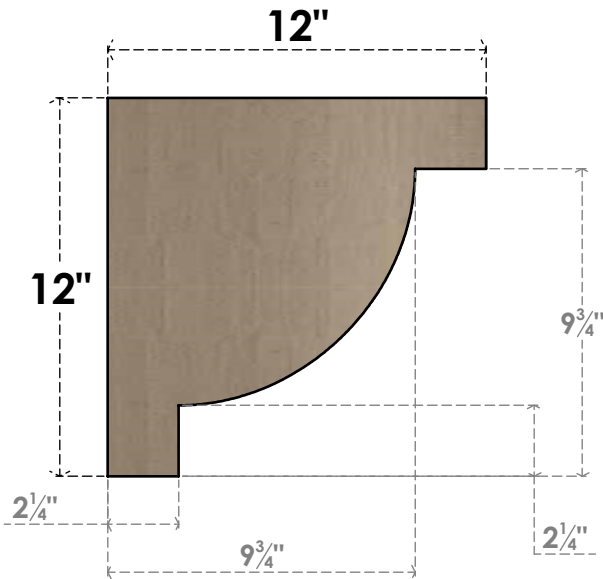

ITEM NUMBER: CORU12X12X12ALPRCPR

12"W X 12"D X 12"H SERIES 1 WIDE ALPINE ROUGH CEDAR TIMBERTHANE
FAUX WOOD CORBEL, PRIMED

SIDE PROFILE

FRONT PROFILE

ISOMETRIC

EKENA MILLWORK
2300 WEST MAIN ST.
CLARKSVILLE, TX 75426
TOLL FREE: 866-607-0453
WWW.EKENAMILLWORK.COM

NOTES

1. INSTALLATION TO BE COMPLETED IN ACCORDANCE WITH MANUFACTURER'S SPECIFICATIONS.
2. DRAWING MAY NOT BE TO SCALE
3. THIS DRAWING IS INTENDED FOR DESIGN AND PLANNING PURPOSES ONLY.
4. ALL INFORMATION CONTAINED HEREIN WAS CURRENT AT THE TIME OF DEVELOPMENT BUT MUST BE REVIEWED AND APPROVED BY THE PRODUCT MANUFACTURER TO BE CONSIDERED ACCURATE.
5. TIMBERTHANE ARCHITECTURAL PRODUCTS ARE MADE FROM HIGH DENSITY URETHANE AND COME FACTORY PRIMED