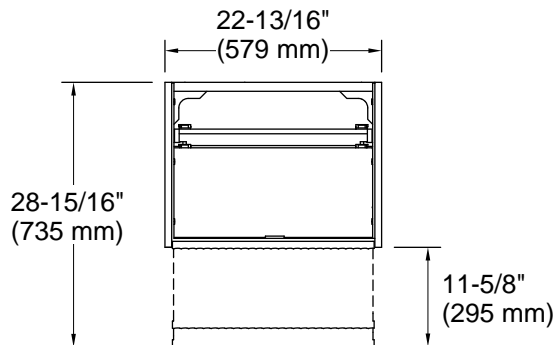

Available Colors/Finishes

Color tiles intended for reference only.

Color	Code	Description
	0	White
	DKS	Dark Steel Grey

Technical Information

All product dimensions are nominal.

Notes

Install this product according to the installation guide.