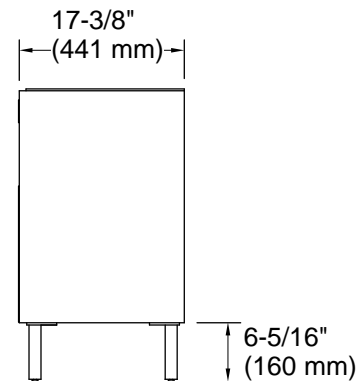

Available Colors/Finishes

Color tiles intended for reference only.

Color	Code	Description
	0	White
	DKS	Dark Steel Grey

Technical Information

All product dimensions are nominal.

Notes

Install this product according to the installation guide.