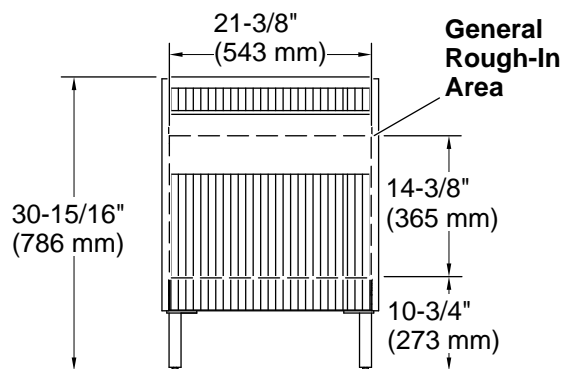

Available Colors/Finishes

Color tiles intended for reference only.

Color	Code	Description
	0	White
	DKS	Dark Steel Grey

Technical Information

All product dimensions are nominal.

Notes

Install this product according to the installation guide.