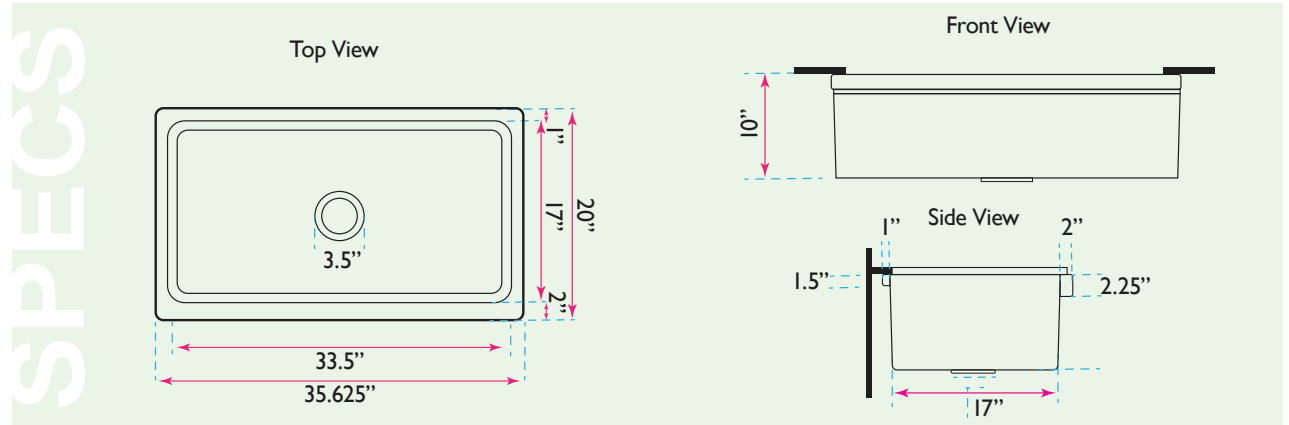

# Premium Fireclay Farmhouse Apron Sink

OVERALL DIMENSIONS	INTERIOR BOWL	INTERIOR BOWL DEPTH	APRON HEIGHT	DRAIN DIMENSIONS
35.625" x 20" (top) 35" x 17" (bottom)	33.5" x 17"	9.25"	10"	3.5" Opening

## FEATURES:

- Premium Fireclay Sink with Decorative Apron
- Template Not Included
- Very Heavy 2 Person Lift Recommended
- Limited Warranty
- Bowl tapers approx. 2" to bottom
- Nominal Dimensions, actual may vary up to .25"
- Bottom is 7/8" thick, please use an extended flange/extension ferrule
- Custom Cabinet Required
- Made in Italy