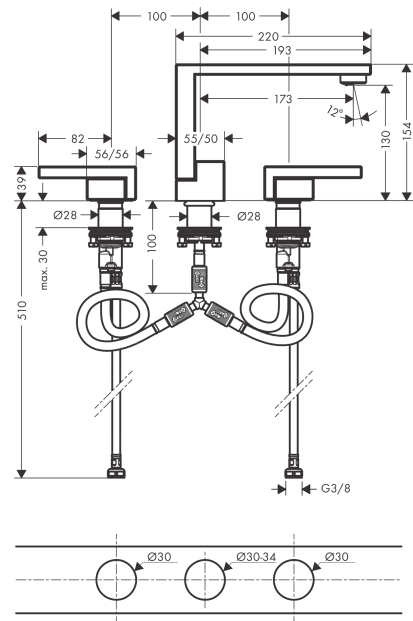

AXOR Edge

3-hole basin mixer 130 with push-open waste set

Surfaces: **Polished Black Chrome** Article Number: **46050330**

product features

- consists of: 3-hole basin mixer, waste set
- ComfortZone 130
- projection: 173 mm
- spray type: normal spray
- maximum flow rate at 3 bar: 5 l/min
- ceramic valves hot/ cold 90°
- suitable for continuous flow water heaters
- push-open waste set G 1¼
- material waste set: metal
- connection type: G ¾ connections
- connection dimension: DN15

Technology

Product image

Scale drawing

AXOR Edge
3-hole basin mixer 130 with push-open waste set
 Surfaces: **Polished Black Chrome** Article Number: **46050330**

Flowchart