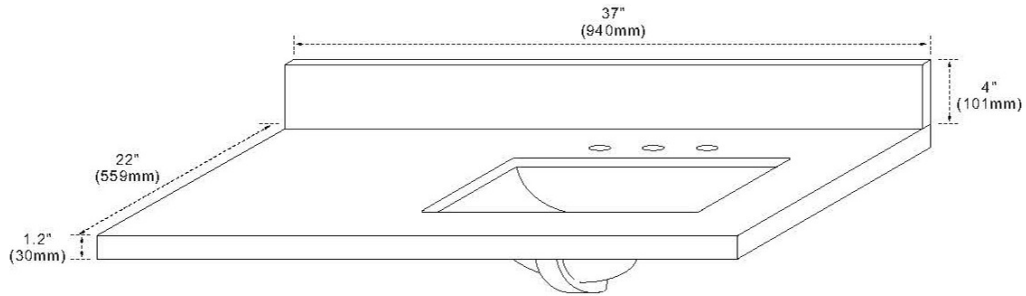

### Features

1. Single 20" rectangular undermount sink cutout;
2. 8" wide spread faucet holes;
3. 4" height backsplash included;
4. Thickness laminated to 1.2";
5. Ceramic sink on right side of countertop;