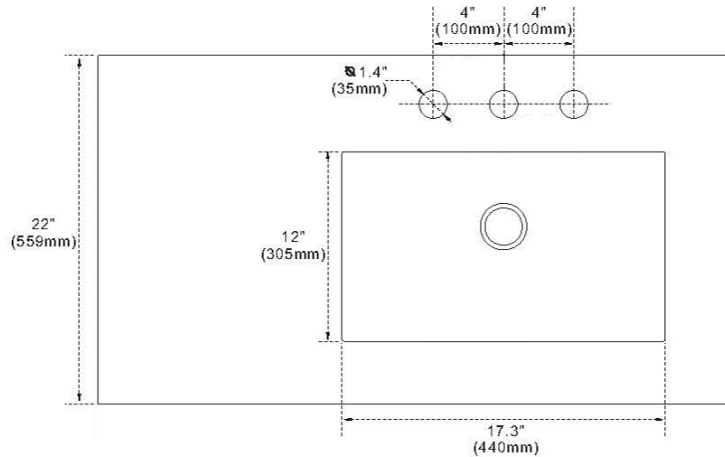

BELLATERRA HOME

Model: 430002-37-R Countertop

Features

1. Single 20" rectangular undermount sink cutout;
2. 8" wide spread faucet holes;
3. 4" height backsplash included;
4. Thickness laminated to 1.2";
5. Ceramic sink on right side of countertop;

Colors / Finishes

- WM - Natural White Carrara marble;
- BG - Natural Black Galaxy Granite;
- GY - Natural Grey Granite;
- WE - White Engineer Stone;

Top view

Side view

NOTE: SINK STYLE, SHAPE, FAUCET HOLES, CUTOUT ON TOP, VANITY MAY VARY FROM THE PICTURE ABOVE. INSTRUCTIONAL PURPOSE ONLY.

Professional installation is recommended.
www.bellaterra-home.com

Bellaterra Home LLC, All Rights Reserved 2019