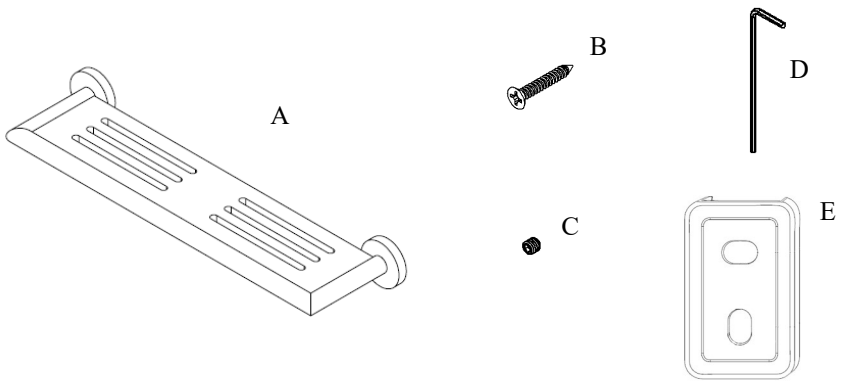

Summit Shower Shelf Installation Guide

| Parts Included | QTY |
|----------------|-----|
| A - Shelf | 1 |
| B - Screw | 4 |
| C - Set Screw | 2 |
| D - Allen Key | 1 |
| E - Bracket | 2 |

| Model # | Description | Finish | Weight (lb) | WxHxD (mm) | WxHxD (Inches) | Metal Type |
|---------|---------------------|----------------|-------------|----------------|----------------|------------|
| | Summit Shower Shelf | Chrome | 3.3 | 451 x 52 x 115 | 17.8 x 2 x 4.5 | Brass |
| | Summit Shower Shelf | Brushed Nickel | 3.3 | 451 x 52 x 115 | 17.8 x 2 x 4.5 | Brass |
| | Summit Shower Shelf | Matte Black | 3.3 | 451 x 52 x 115 | 17.8 x 2 x 4.5 | Brass |