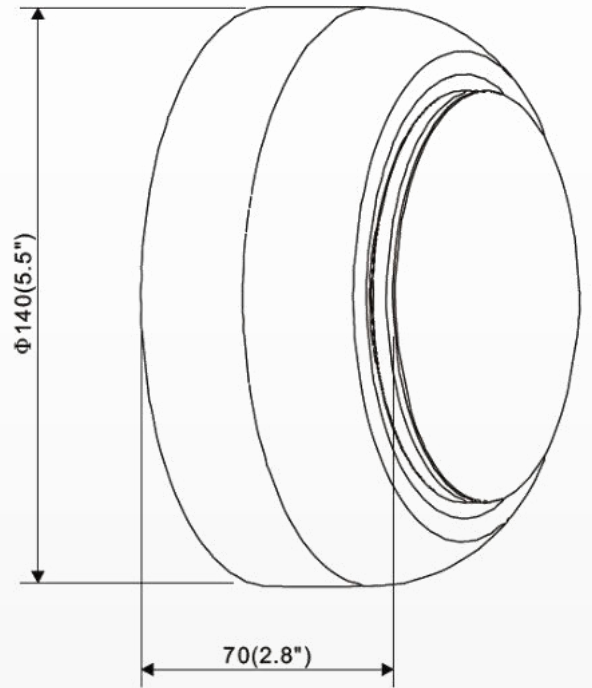

LIGHTING

LED Wall Sconce Lights

SPECIFICATION

- Dimension: 5.5"×2.8"
- Wattage: 7W
- Voltage: 120V
- Temp: 3000K
- Lumens: 64LM
- Dimmable: ELV , DIMMING 5%-100%
- CRI: > 80
- Material : Iron+Aluminum+Acrylic
- Lifespan : 50000hs
- Warranty: 3 years
- Operation temperature : -20°C-40°C