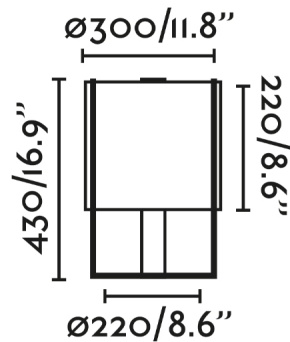

### General characteristics

Fixation	Table
voltage	120V
Hertz	60Hz
Cable length	0.02 ft
Switch type	On/Off
Max. Power	15W