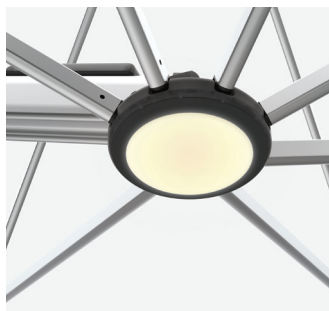

SHADOWSPEC UNITY™ Multi Canopy Rotating Cantilever Umbrella

Patented & Trademarked Technology

SHADOWLIFT™

Gas-assisted deployment for an easy lift.

SHADOWGLIDE™

Engineered to open or close in 5 seconds.

SHADOWHUB™

LED light technology built-in and App controlled.

SHADOWLOCK™

Integrated security and wind-protection.

Canopy

Fabric Warranty*
BEST-IN-CLASS

Quick-Ship Stock Colors

Oyster

Alpine Stone