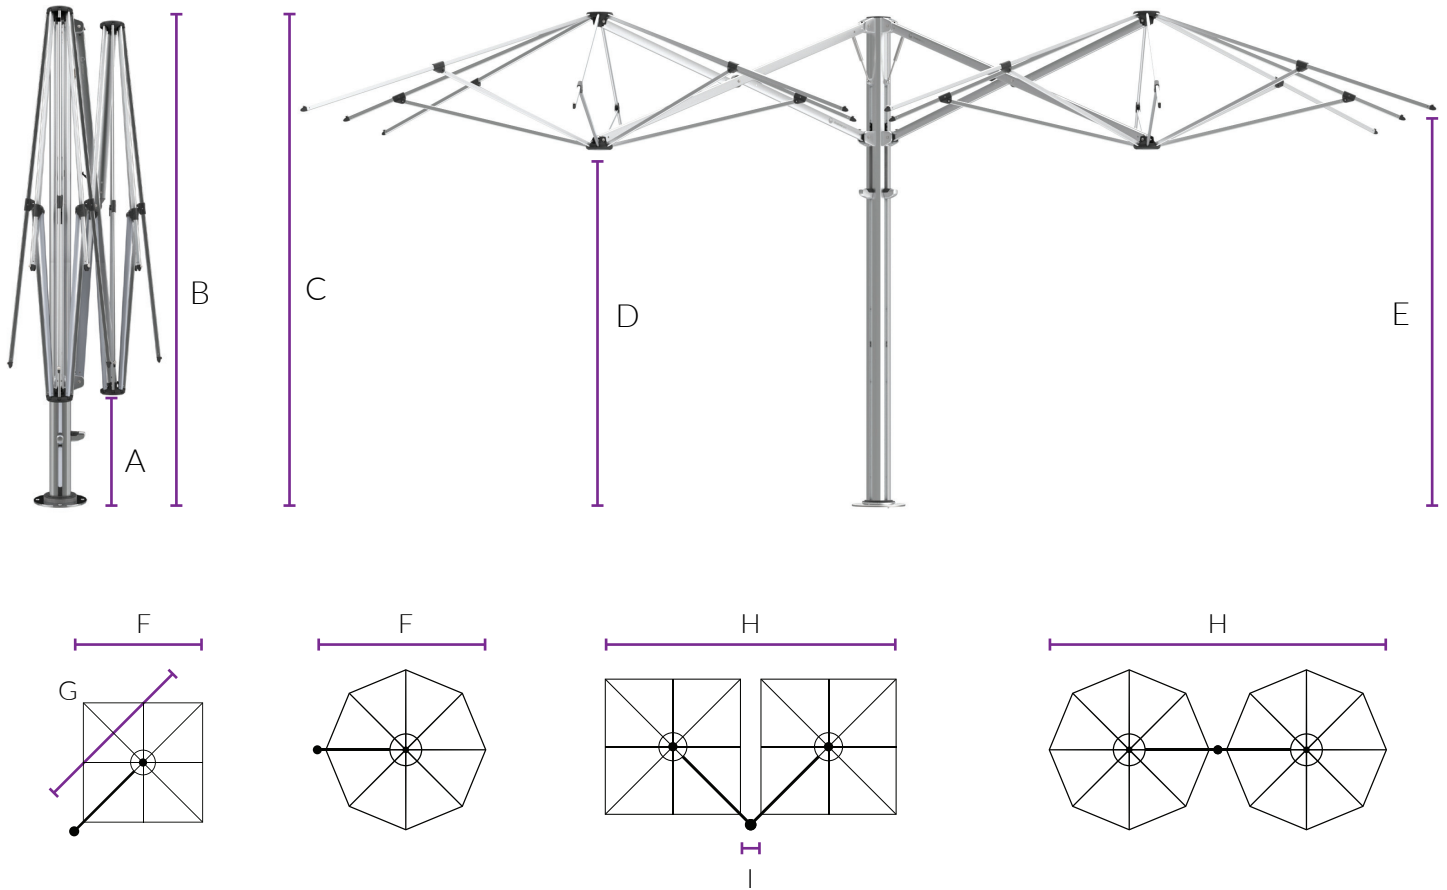

Umbrella Dimensions

Diagram Legend	8'	2.5m	10'	3.0m	11'	4.0m	13'	4.0m
A Ground to central frame hub when closed***	2'10"	860mm	2'1"	620mm	3'7"	866mm	2'10"	866mm
B Total height to top of canopy***	9'6"	2900mm	9'3"	2824mm	9'9"	2899mm	9'6"	2899mm
C Height of umbrella to top of mast cap***	9'6"	2908mm	9'6"	2908mm	9'7"	2908mm	9'6"	2908mm
D Ground to central frame hub when open***	7'0"	2130mm	6'9"	2054mm	7'3"	2128mm	7'0"	2128mm
E Ground to lower outer edge of canopy***	7'3"	2222mm	7'3"	2219mm	7'4"	2172mm	7'2"	2172mm
F Centre of Spigot to outside edge of canopy	8'8"	2646mm	9'10"	2973mm	11'4"	3923mm	12'10"	3923mm
G Diagonal from centre of mast to corner	12'3"	3742mm	13'10"	4205mm	N/A	N/A	N/A	N/A
H Duo/Quattro umbrella width edge to edge	17'4"	5292mm	19'6"	5946mm	22'7"	6894mm	25'9"	7846mm
I Gutter space between canopies	6"	160mm	6"	160mm	N/A	N/A	N/A	N/A

***Free-Standing Base installations will add 6" | 165mm to the height and surface plates will add ½" | 12mm to the height. Adding Free-Standing Base wheels will add a further 2-3" | 45-80mm to the height. All sizings and conversions are approximate and subject to change without notice. Refer to specsheets for exact, up-to-date measurements.