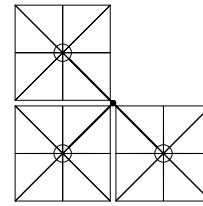

Easy Clean

Water Resistant

Chlorine Resistant

Tear Resistant

Size & Configuration

SQUARE UNO

8' | 2.5m or 10' | 3.0m

SQUARE DUO

16' | 5.0m or 20' | 6.0m

SQUARE DUO

16' | 5.0m or 20' | 6.0m

SQUARE TRIO

16' | 5.0m or 20' | 6.0m

SQUARE QUATTRO

16' | 5.0m or 20' | 6.0m

OCTAGON UNO

11' | 3.5m or 13' | 4.0m

OCTAGON DUO

22' | 7.0m or 26' | 8.0m

All sizings and conversions are approximate and subject to change without notice. Refer to specsheets for exact, up-to-date measurements.

Features