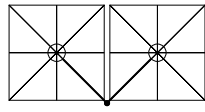

Easy Clean

Water Resistant

Chlorine Resistant

Tear Resistant

Size & Configuration

SQUARE UNO

8' | 2.5m or 10' | 3.0m

SQUARE DUO

16' | 5.0m or 20' | 6.0m

SQUARE DUO

16' | 5.0m or 20' | 6.0m

SQUARE TRIO

16' | 5.0m or 20' | 6.0m

SQUARE QUATTRO

16' | 5.0m or 20' | 6.0m

OCTAGON UNO

11' | 3.5m or 13' | 4.0m

OCTAGON DUO

22' | 7.0m or 26' | 8.0m

All sizings and conversions are approximate and subject to change without notice. Refer to specsheets for exact, up-to-date measurements.

Features