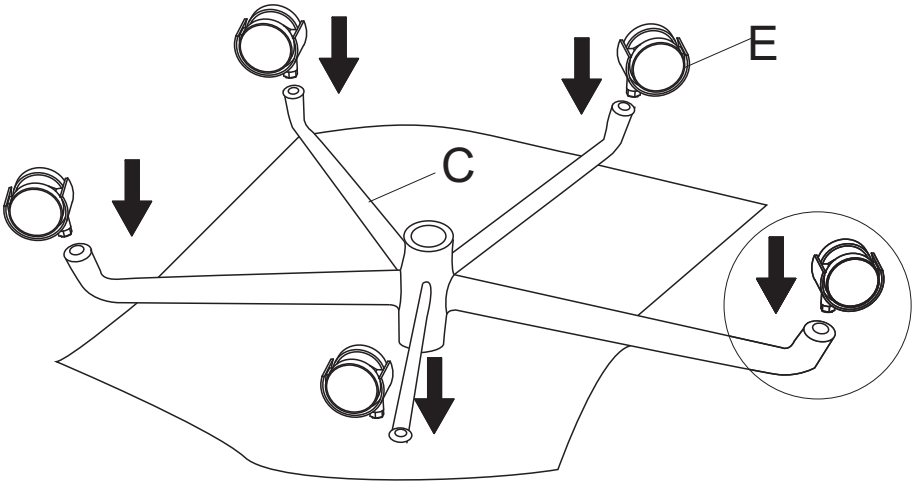

Explosive view

Parts List

<p>A x1</p>  <p>Seat</p>	<p>B x1</p>  <p>Mechanism</p>	<p>C x1</p>  <p>Spider base</p>
---	--	--

<p>D x1</p>  <p>Gas lift</p>	<p>E x5</p>  <p>Casters</p>	
--	---	--

Hardware List

<p>①</p> <p>x (4+1)</p>  <p>Ø6x20mm</p>	<p>②</p> <p>x1</p>  <p>M6</p>	
--	--	--

Note: Before installing the screws, please first distinguish the length of the screw rods.

Step 1

Step 2

Step 3

1	x4
	
M6*20mm	

2	x1
	
M6	

Step 4

Step 5

Assembly completed.

Functions Introduction

Functions Introduction

Rotate this knob clockwise to adjust the recline angle of the backrest; counterclockwise to adjust the backrest forward.