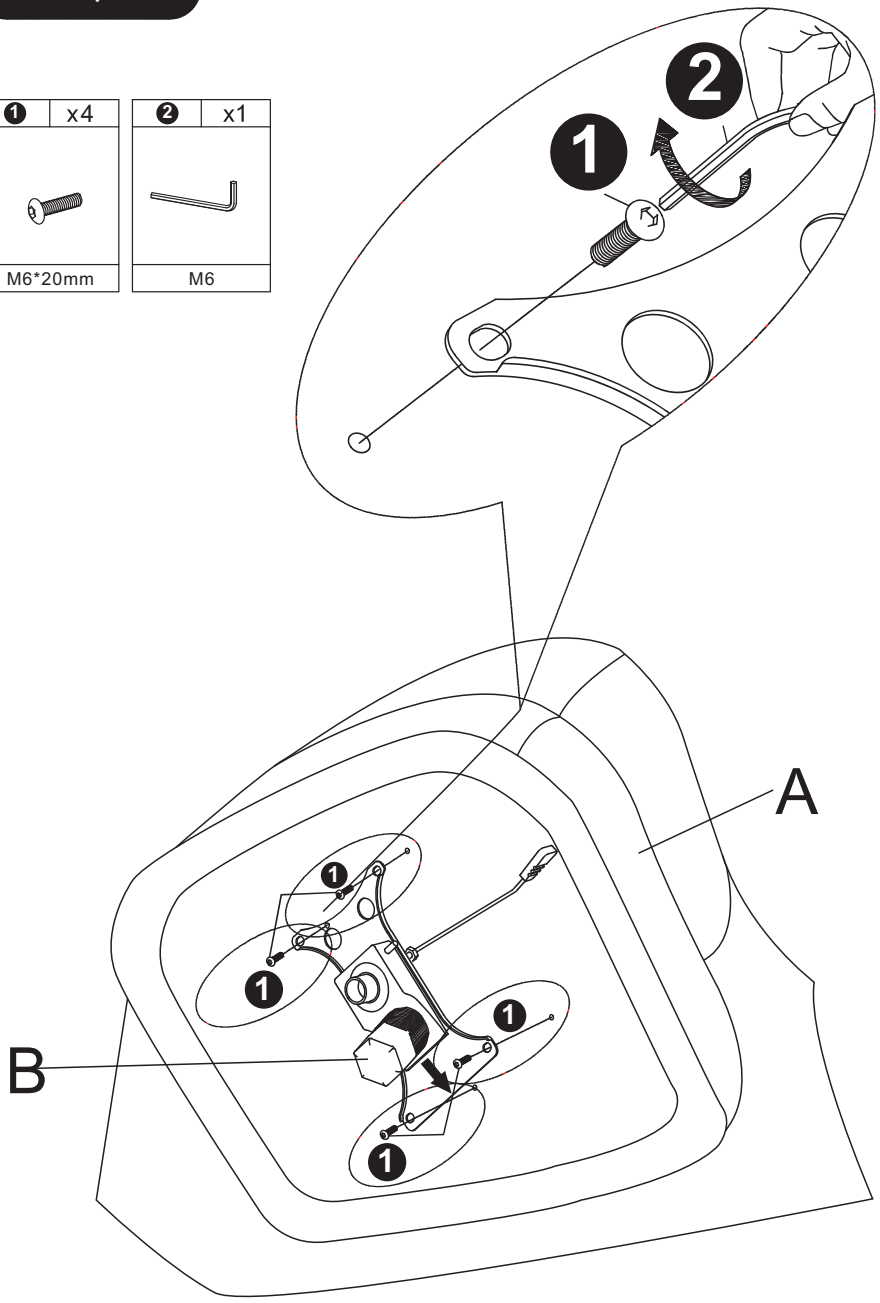

Explosive view

Parts List

<p>A x1</p>  <p>Seat</p>	<p>B x1</p>  <p>Mechanism</p>	<p>C x1</p>  <p>Spider base</p>
---	--	--

<p>D x1</p>  <p>Gas lift</p>	<p>E x5</p>  <p>Casters</p>	
--	---	--

Hardware List

<p>①</p> <p>x (4+1)</p>  <p>Ø6x20mm</p>	<p>②</p> <p>x1</p>  <p>M6</p>	
--	--	--

Note: Before installing the screws, please first distinguish the length of the screw rods.

Step 1

Step 2

Step 3

1	x4
	
M6*20mm	

2	x1
	
M6	

Step 4

Step 5

Assembly completed.

Functions Introduction

Functions Introduction

Rotate this knob clockwise to adjust the recline angle of the backrest; counterclockwise to adjust the backrest forward.