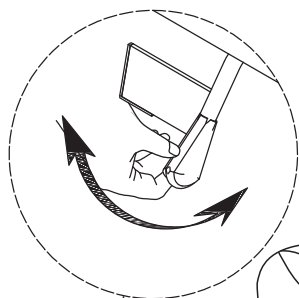

<p>①</p> <p>x (4+1)</p>  <p>Ø6x20mm</p>	<p>②</p> <p>x1</p>  <p>M6</p>	
--	--	--

Note: Before installing the screws, please first distinguish the length of the screw rods.

Step 1

Step 2

Step 3

1	x4
	
M6*20mm	

2	x1
	
M6	

Step 4

Step 5

Assembly completed.

Functions Introduction

Functions Introduction

Rotate this knob clockwise to adjust the recline angle of the backrest; counterclockwise to adjust the backrest forward.