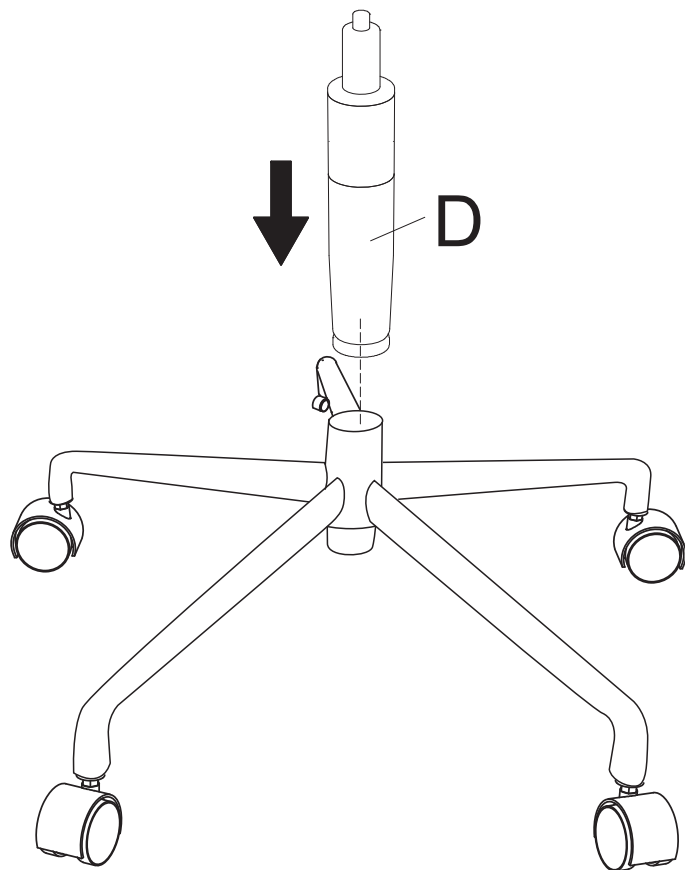

Explosive view

Parts List

<p>A x1</p>  <p>Seat</p>	<p>B x1</p>  <p>Mechanism</p>	<p>C x1</p>  <p>Spider base</p>
---	--	--

<p>D x1</p>  <p>Gas lift</p>	<p>E x5</p>  <p>Casters</p>	
--	---	--

Hardware List

<p>①</p> <p>x (4+1)</p>  <p>Ø6x20mm</p>	<p>②</p> <p>x1</p>  <p>M6</p>	
--	--	--

Note: Before installing the screws, please first distinguish the length of the screw rods.

Step 1

Step 2

Step 3

1	x4
	
M6*20mm	

2	x1
	
M6	

Step 4

Step 5

Assembly completed.

Functions Introduction

Functions Introduction

Rotate this knob clockwise to adjust the recline angle of the backrest; counterclockwise to adjust the backrest forward.