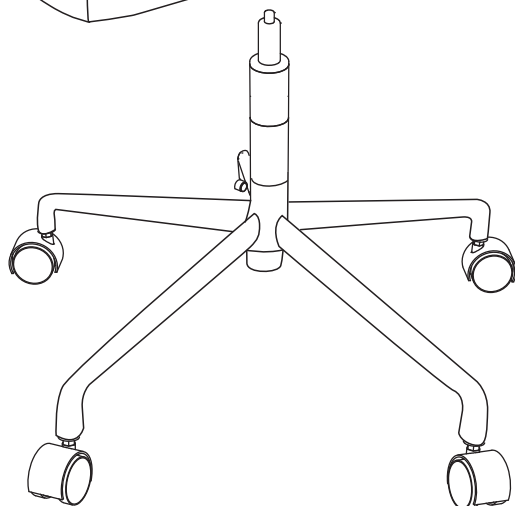

Explosive view

Parts List

<p>A x1</p>  <p>Seat</p>	<p>B x1</p>  <p>Mechanism</p>	<p>C x1</p>  <p>Spider base</p>
---	--	--

<p>D x1</p>  <p>Gas lift</p>	<p>E x5</p>  <p>Casters</p>	
--	---	--

Hardware List

<p>①</p> <p>x (4+1)</p>  <p>Ø6x20mm</p>	<p>②</p> <p>x1</p>  <p>M6</p>	
--	--	--

Note: Before installing the screws, please first distinguish the length of the screw rods.

Step 1

Step 2

Step 3

1	x4
	
M6*20mm	

2	x1
	
M6	

Step 4

Step 5

Assembly completed.

Functions Introduction

Functions Introduction

Rotate this knob clockwise to adjust the recline angle of the backrest; counterclockwise to adjust the backrest forward.