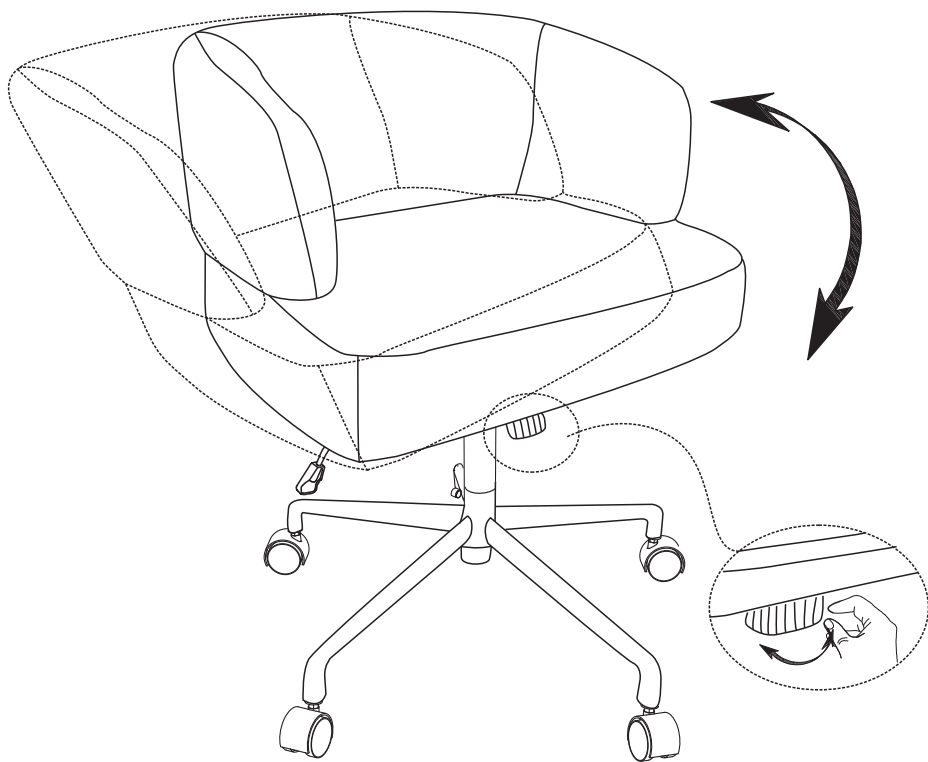

2	x1
	
M6	

Step 4

Step 5

Assembly completed.

Functions Introduction

Functions Introduction

Rotate this knob clockwise to adjust the recline angle of the backrest; counterclockwise to adjust the backrest forward.