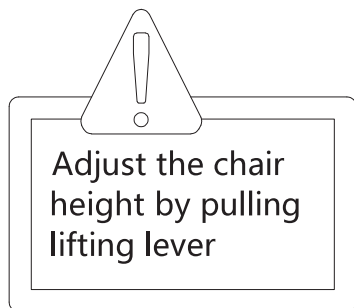

2	x1
	
M6	

Step 4

Step 5

Assembly completed.

Functions Introduction

Functions Introduction

Rotate this knob clockwise to adjust the recline angle of the backrest; counterclockwise to adjust the backrest forward.