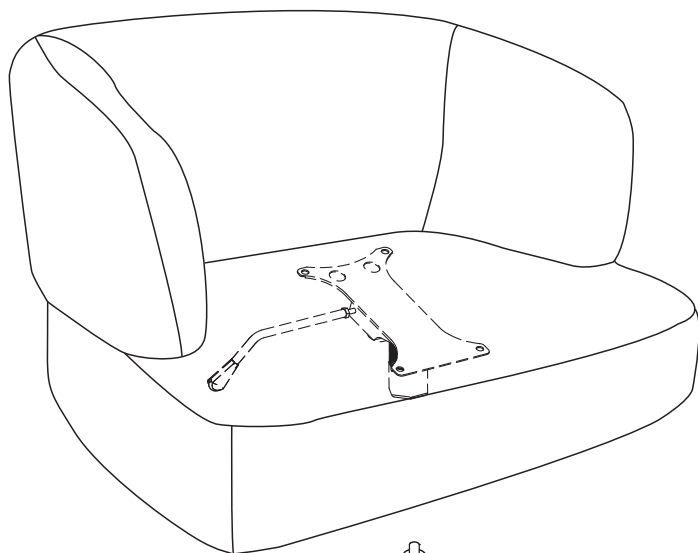

Explosive view

Parts List

<p>A x1</p>  <p>Seat</p>	<p>B x1</p>  <p>Mechanism</p>	<p>C x1</p>  <p>Spider base</p>
---	--	--

<p>D x1</p>  <p>Gas lift</p>	<p>E x5</p>  <p>Casters</p>	
--	---	--

Hardware List

<p>①</p> <p>x (4+1)</p>  <p>Ø6x20mm</p>	<p>②</p> <p>x1</p>  <p>M6</p>	
--	--	--

Note: Before installing the screws, please first distinguish the length of the screw rods.

Step 1

Step 2

Step 3

1	x4
	
M6*20mm	

2	x1
	
M6	

Step 4

Step 5

Assembly completed.

Functions Introduction

Functions Introduction

Rotate this knob clockwise to adjust the recline angle of the backrest; counterclockwise to adjust the backrest forward.