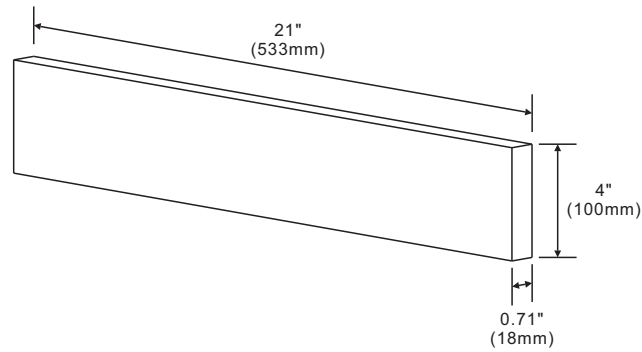

## Model: SIDESPLASH-CT-21

### Features

1. Scratch resistant and Stain resistant;
2. 21"x4"x0.71" Sidesplash;