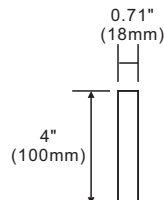

### Features

1. Scratch resistant and Stain resistant;
2. 21"x4"x0.71" Sidesplash;

### Colors / Finishes

- WH - White / Matte;
- DG - Dark Gray / Matte;
- BL - Black / Matte;

Material  
Concrete

Top view

Side view

**NOTE: SINK STYLE, SHAPE, FAUCET HOLES, CUTOUT ON TOP, VANITY MAY VARY FROM THE PICTURE ABOVE.  
INSTRUCTIONAL PURPOSE ONLY.**