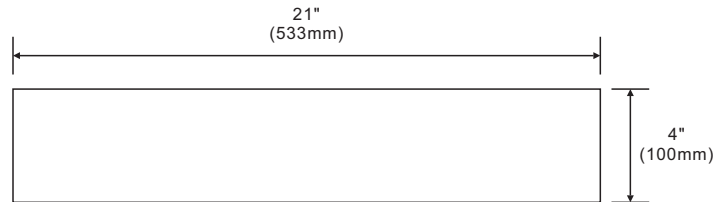

Top view

Side view

**NOTE: SINK STYLE, SHAPE, FAUCET HOLES, CUTOUT ON TOP, VANITY MAY VARY FROM THE PICTURE ABOVE.
INSTRUCTIONAL PURPOSE ONLY.**