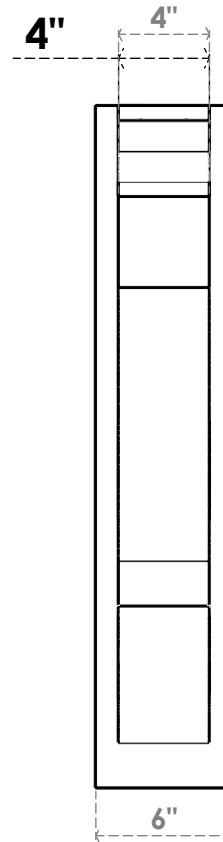

ITEM NUMBER: OUTUROC040X060X30000X30000X040X020X040BOA04RCPR

4"W TOP X 6"W BACK X 30"D X 30"H X 4"T TOP X 2"T BACK TIMBERTHANE ROUGH CEDAR BALBOA FAUX WOOD OPEN OUTLOOKER, TRADITIONAL TOP AND BLOCK BACK, 4"W CLOSED BRACE, PRIMED TAN

SIDE PROFILE

FRONT PROFILE

ISOMETRIC

GENERATED DATE : 07/05/2023

EKENA MILLWORK
2300 WEST MAIN ST.
CLARKSVILLE, TX 75426
TOLL FREE: 866-607-0453
WWW.EKENAMILLWORK.COM

NOTES

1. INSTALLATION TO BE COMPLETED IN ACCORDANCE WITH MANUFACTURER'S SPECIFICATIONS.
2. DRAWING MAY NOT BE TO SCALE
3. THIS DRAWING IS INTENDED FOR DESIGN AND PLANNING PURPOSES ONLY.
4. ALL INFORMATION CONTAINED HEREIN WAS CURRENT AT THE TIME OF DEVELOPMENT BUT MUST BE REVIEWED AND APPROVED BY THE PRODUCT MANUFACTURER TO BE CONSIDERED ACCURATE.
5. TIMBERTHANE ARCHITECTURAL PRODUCTS ARE MADE FROM HIGH DENSITY URETHANE AND COME FACTORY PRIMED