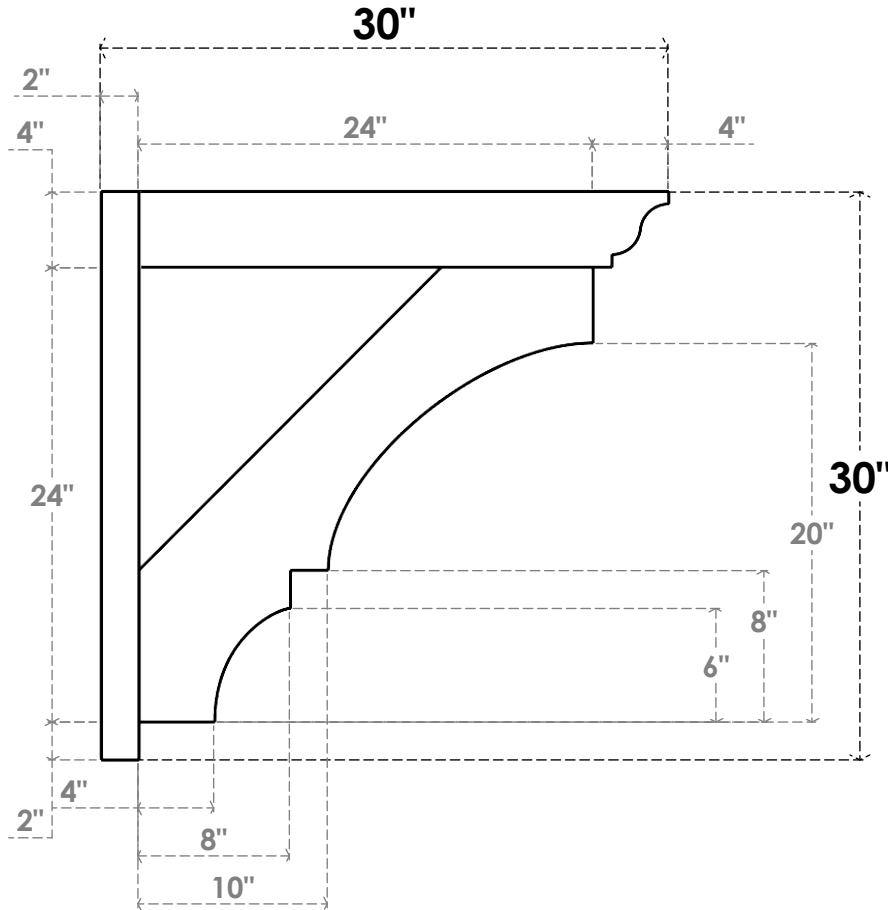

ITEM NUMBER: OUTUROC040X060X30000X30000X040X020X040BOA04RCPR

4"W TOP X 6"W BACK X 30"D X 30"H X 4"T TOP X 2"T BACK TIMBERTHANE ROUGH CEDAR BALBOA FAUX WOOD OPEN OUTLOOKER, TRADITIONAL TOP AND BLOCK BACK, 4"W CLOSED BRACE, PRIMED TAN

SIDE PROFILE

FRONT PROFILE

ISOMETRIC

GENERATED DATE : 07/05/2023

EKENA MILLWORK
2300 WEST MAIN ST.
CLARKSVILLE, TX 75426
TOLL FREE: 866-607-0453
WWW.EKENAMILLWORK.COM

NOTES

1. INSTALLATION TO BE COMPLETED IN ACCORDANCE WITH MANUFACTURER'S SPECIFICATIONS.
2. DRAWING MAY NOT BE TO SCALE
3. THIS DRAWING IS INTENDED FOR DESIGN AND PLANNING PURPOSES ONLY.
4. ALL INFORMATION CONTAINED HEREIN WAS CURRENT AT THE TIME OF DEVELOPMENT BUT MUST BE REVIEWED AND APPROVED BY THE PRODUCT MANUFACTURER TO BE CONSIDERED ACCURATE.
5. TIMBERTHANE ARCHITECTURAL PRODUCTS ARE MADE FROM HIGH DENSITY URETHANE AND COME FACTORY PRIMED