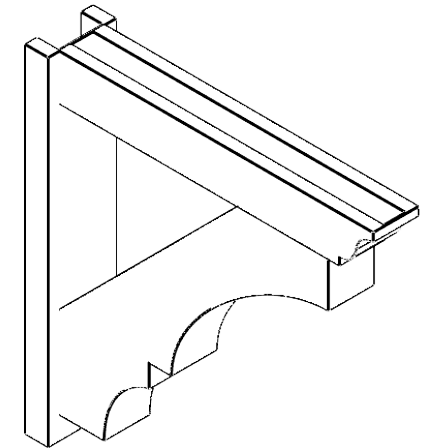

ITEM NUMBER: OUTUROC040X060X30000X30000X040X020X040BOA04RCPR

4"W TOP X 6"W BACK X 30"D X 30"H X 4"T TOP X 2"T BACK TIMBERTHANE ROUGH CEDAR BALBOA FAUX WOOD OPEN OUTLOOKER, TRADITIONAL TOP AND BLOCK BACK, 4"W CLOSED BRACE, PRIMED TAN

SIDE PROFILE

FRONT PROFILE

ISOMETRIC

GENERATED DATE : 07/05/2023

EKENA MILLWORK
2300 WEST MAIN ST.
CLARKSVILLE, TX 75426
TOLL FREE: 866-607-0453
WWW.EKENAMILLWORK.COM

NOTES

1. INSTALLATION TO BE COMPLETED IN ACCORDANCE WITH MANUFACTURER'S SPECIFICATIONS.
2. DRAWING MAY NOT BE TO SCALE
3. THIS DRAWING IS INTENDED FOR DESIGN AND PLANNING PURPOSES ONLY.
4. ALL INFORMATION CONTAINED HEREIN WAS CURRENT AT THE TIME OF DEVELOPMENT BUT MUST BE REVIEWED AND APPROVED BY THE PRODUCT MANUFACTURER TO BE CONSIDERED ACCURATE.
5. TIMBERTHANE ARCHITECTURAL PRODUCTS ARE MADE FROM HIGH DENSITY URETHANE AND COME FACTORY PRIMED