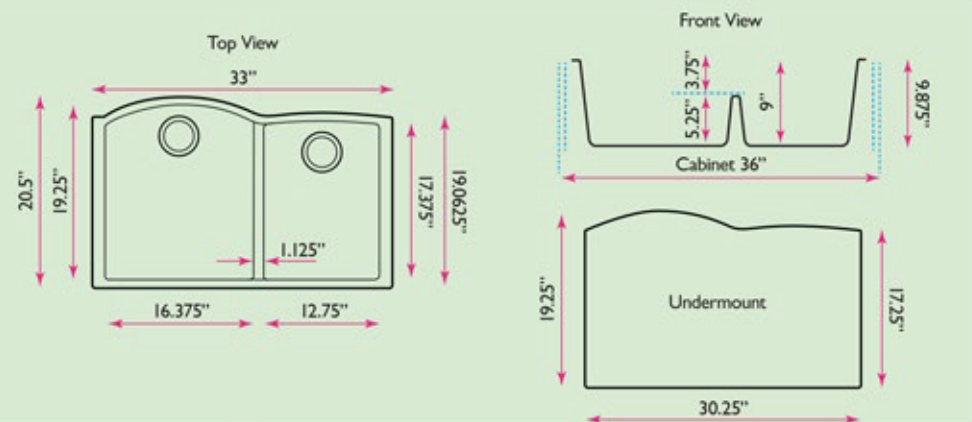

Plymouth Collection

33 Inch Single Bowl Undermount
Granite Composite Kitchen Sink

Nantucket

S I N K S

www.NantucketSinksUSA.com
info@nantucketsinksusa.com

SPECS

OVERALL DIMENSIONS	INTERIOR BOWLS	BOWL DEPTH	DRAIN DIMENSIONS	BOTTOM GRID
33" x 20.5" x 9.875"	19.25" x 16.375" Large 17.375" x 12.75" Small	9"	3.5" Standard Opening	Not Included