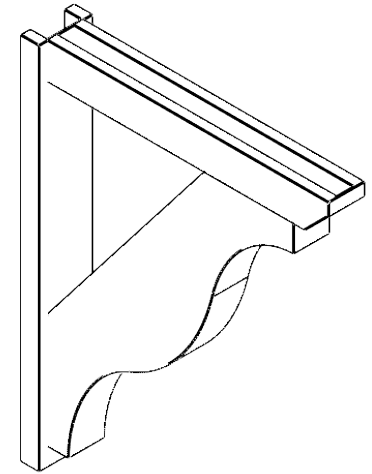

ITEM NUMBER: OUTUROC040X060X34000X42000X040X020X040FST24RCPR

4"W TOP X 6"W BACK X 34"D X 42"H X 4"T TOP X 2"T BACK TIMBERTHANE ROUGH CEDAR FUNSTON FAUX WOOD OPEN OUTLOOKER, SLAT TOP AND BLOCK BACK, 4"W CLOSED BRACE, PRIMED TAN

SIDE PROFILE

FRONT PROFILE

ISOMETRIC

GENERATED DATE : 07/06/2023

EKENA MILLWORK
2300 WEST MAIN ST.
CLARKSVILLE, TX 75426
TOLL FREE: 866-607-0453
WWW.EKENAMILLWORK.COM

NOTES

1. INSTALLATION TO BE COMPLETED IN ACCORDANCE WITH MANUFACTURER'S SPECIFICATIONS.
2. DRAWING MAY NOT BE TO SCALE
3. THIS DRAWING IS INTENDED FOR DESIGN AND PLANNING PURPOSES ONLY.
4. ALL INFORMATION CONTAINED HEREIN WAS CURRENT AT THE TIME OF DEVELOPMENT BUT MUST BE REVIEWED AND APPROVED BY THE PRODUCT MANUFACTURER TO BE CONSIDERED ACCURATE.
5. TIMBERTHANE ARCHITECTURAL PRODUCTS ARE MADE FROM HIGH DENSITY URETHANE AND COME FACTORY PRIMED