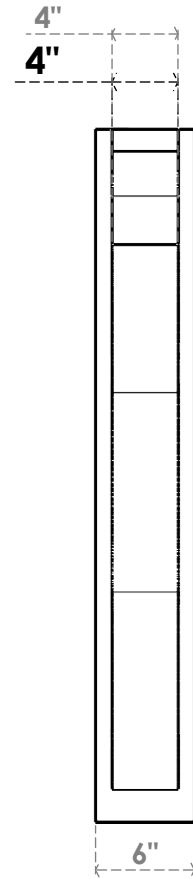

ITEM NUMBER: OUTUROC040X060X34000X42000X040X020X040FST24RCPR

4"W TOP X 6"W BACK X 34"D X 42"H X 4"T TOP X 2"T BACK TIMBERTHANE ROUGH CEDAR FUNSTON FAUX WOOD OPEN OUTLOOKER, SLAT TOP AND BLOCK BACK, 4"W CLOSED BRACE, PRIMED TAN

SIDE PROFILE

FRONT PROFILE

ISOMETRIC

GENERATED DATE : 07/06/2023

EKENA MILLWORK
2300 WEST MAIN ST.
CLARKSVILLE, TX 75426
TOLL FREE: 866-607-0453
WWW.EKENAMILLWORK.COM

NOTES

1. INSTALLATION TO BE COMPLETED IN ACCORDANCE WITH MANUFACTURER'S SPECIFICATIONS.
2. DRAWING MAY NOT BE TO SCALE
3. THIS DRAWING IS INTENDED FOR DESIGN AND PLANNING PURPOSES ONLY.
4. ALL INFORMATION CONTAINED HEREIN WAS CURRENT AT THE TIME OF DEVELOPMENT BUT MUST BE REVIEWED AND APPROVED BY THE PRODUCT MANUFACTURER TO BE CONSIDERED ACCURATE.
5. TIMBERTHANE ARCHITECTURAL PRODUCTS ARE MADE FROM HIGH DENSITY URETHANE AND COME FACTORY PRIMED