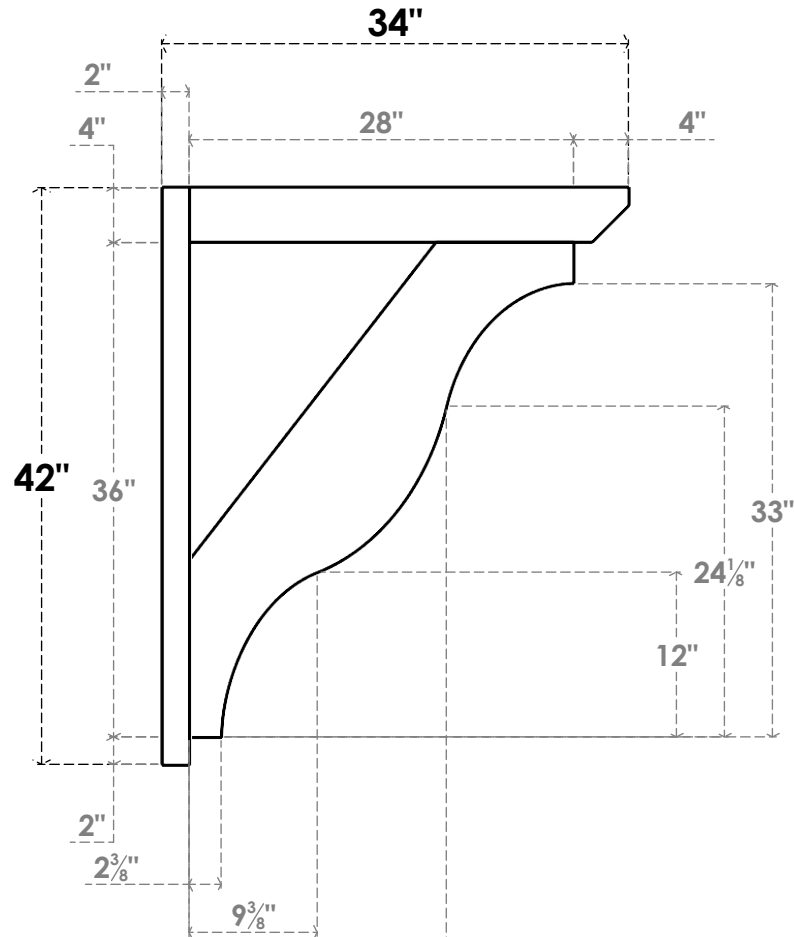

ITEM NUMBER: OUTUROC040X060X34000X42000X040X020X040FST24RCPR

4"W TOP X 6"W BACK X 34"D X 42"H X 4"T TOP X 2"T BACK TIMBERTHANE ROUGH CEDAR FUNSTON FAUX WOOD OPEN OUTLOOKER, SLAT TOP AND BLOCK BACK, 4"W CLOSED BRACE, PRIMED TAN

SIDE PROFILE

FRONT PROFILE

ISOMETRIC

GENERATED DATE : 07/06/2023

EKENA MILLWORK
2300 WEST MAIN ST.
CLARKSVILLE, TX 75426
TOLL FREE: 866-607-0453
WWW.EKENAMILLWORK.COM

NOTES

1. INSTALLATION TO BE COMPLETED IN ACCORDANCE WITH MANUFACTURER'S SPECIFICATIONS.
2. DRAWING MAY NOT BE TO SCALE
3. THIS DRAWING IS INTENDED FOR DESIGN AND PLANNING PURPOSES ONLY.
4. ALL INFORMATION CONTAINED HEREIN WAS CURRENT AT THE TIME OF DEVELOPMENT BUT MUST BE REVIEWED AND APPROVED BY THE PRODUCT MANUFACTURER TO BE CONSIDERED ACCURATE.
5. TIMBERTHANE ARCHITECTURAL PRODUCTS ARE MADE FROM HIGH DENSITY URETHANE AND COME FACTORY PRIMED