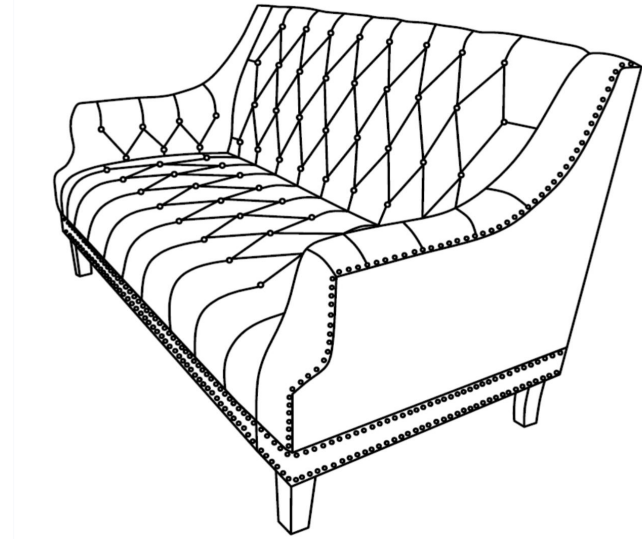

ASSEMBLY INSTRUCTION

Loveseat & Sofa

Component List

LABEL		DESCRIPTION	QTY
A		SEAT BASE	1
B		BACK	1
C		LEFT ARM	1
D		RIGHT ARM	1
E		FRONT LEG	2
F		BACK LEG	2

Hardware List

LABEL		DESCRIPTION	QTY
H1		Bolts(M8x25mm)	12
H2		Bolts(M8x50mm)	2
H3		Spring Washer	14
H4		Flat Washer	14
H5		Allen Key	1

1

2

3

4

5

7

6