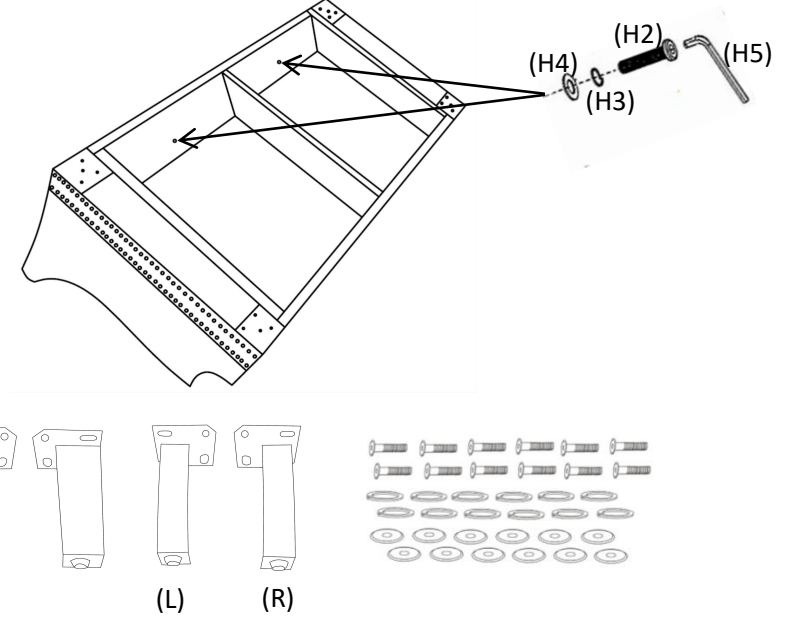

ASSEMBLY INSTRUCTION

Loveseat & Sofa

Component List

LABEL		DESCRIPTION	QTY
A		SEAT BASE	1
B		BACK	1
C		LEFT ARM	1
D		RIGHT ARM	1
E		FRONT LEG	2
F		BACK LEG	2

Hardware List

LABEL		DESCRIPTION	QTY
H1		Bolts(M8x25mm)	12
H2		Bolts(M8x50mm)	2
H3		Spring Washer	14
H4		Flat Washer	14
H5		Allen Key	1

1

2

3

4

5

7

6