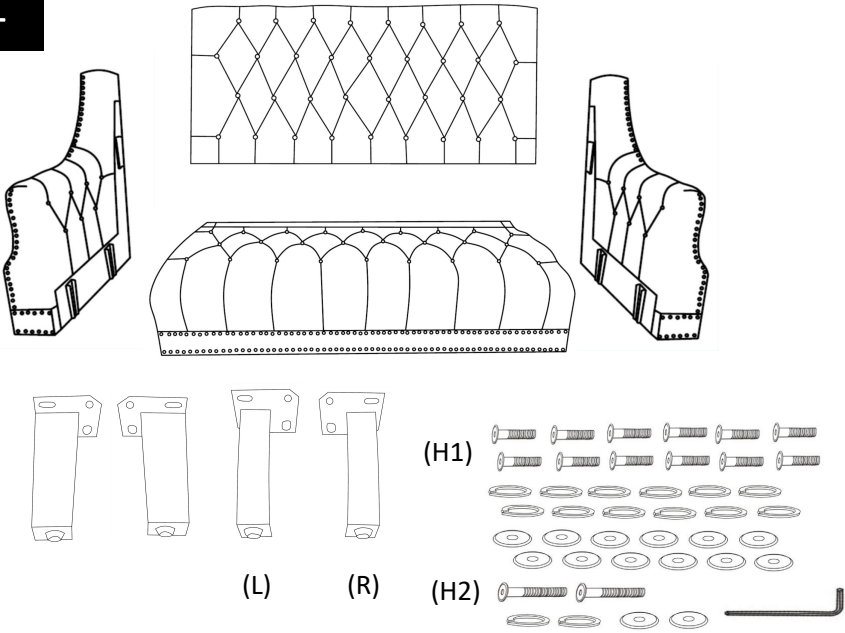

ASSEMBLY INSTRUCTION

Loveseat & Sofa

Component List

LABEL		DESCRIPTION	QTY
A		SEAT BASE	1
B		BACK	1
C		LEFT ARM	1
D		RIGHT ARM	1
E		FRONT LEG	2
F		BACK LEG	2

Hardware List

LABEL		DESCRIPTION	QTY
H1		Bolts(M8x25mm)	12
H2		Bolts(M8x50mm)	2
H3		Spring Washer	14
H4		Flat Washer	14
H5		Allen Key	1

1

2

3

4

5

7

6