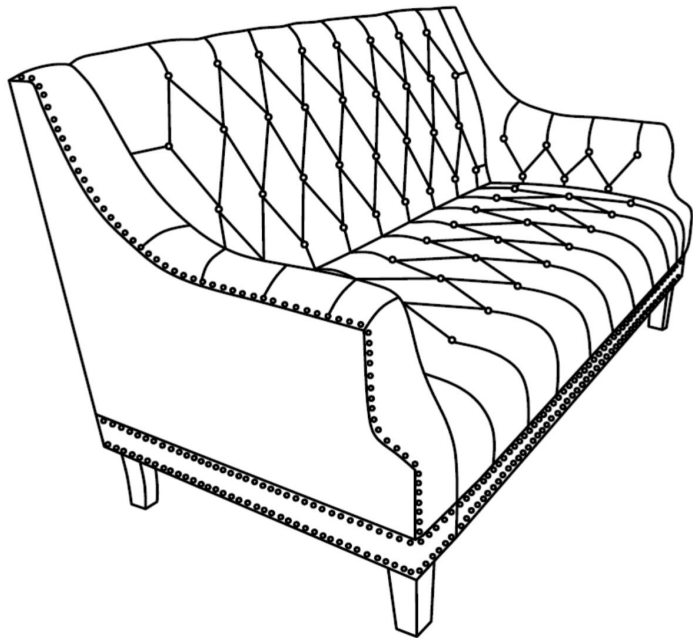

ASSEMBLY INSTRUCTION

Loveseat & Sofa

Component List

LABEL		DESCRIPTION	QTY
A		SEAT BASE	1
B		BACK	1
C		LEFT ARM	1
D		RIGHT ARM	1
E		FRONT LEG	2
F		BACK LEG	2

Hardware List

LABEL		DESCRIPTION	QTY
H1		Bolts(M8x25mm)	12
H2		Bolts(M8x50mm)	2
H3		Spring Washer	14
H4		Flat Washer	14
H5		Allen Key	1