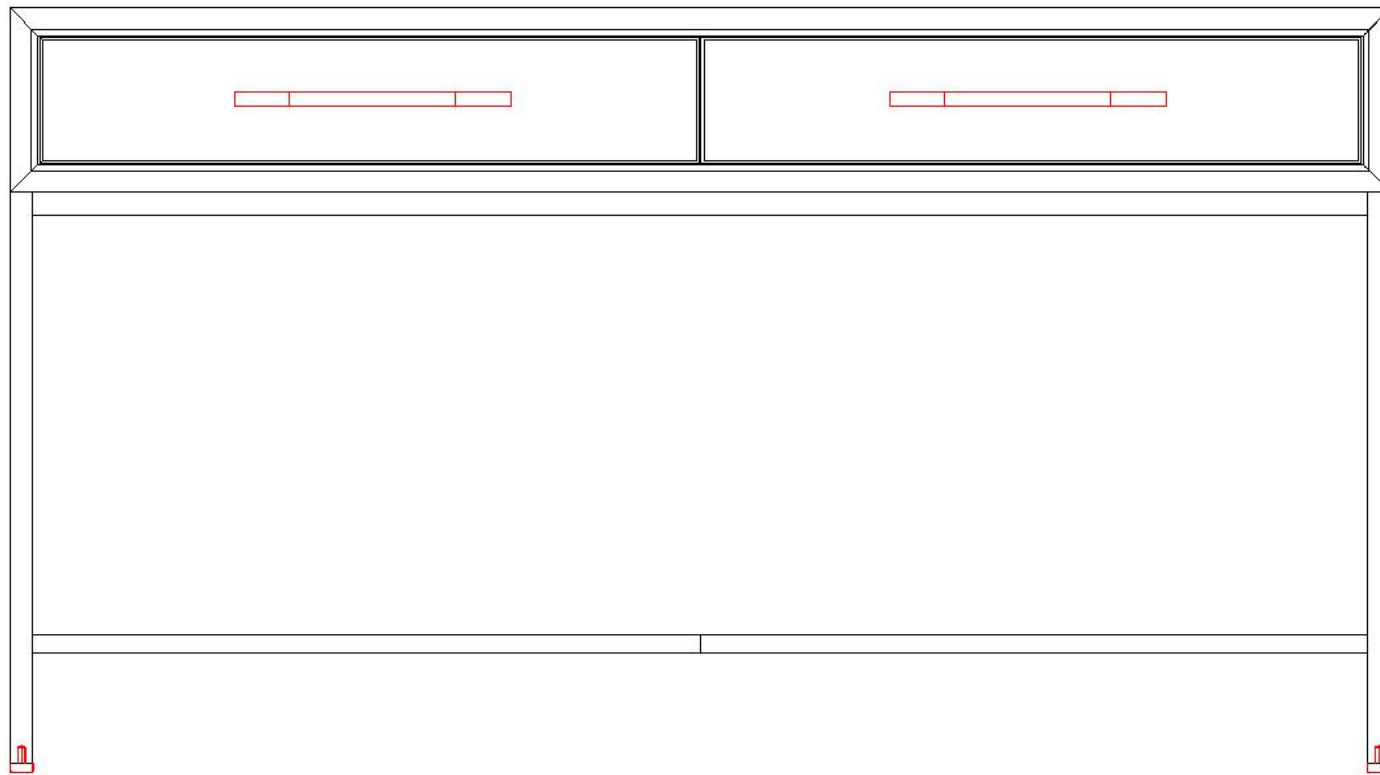

ASSEMBLY INSTRUCTIONS.

CONSOLE TABLE

THANK YOU FOR YOUR PURCHASE!

PARTS AND HARDWARE.

NO.	DESCRIPTION	IMAGE	Q'TY
①	BODY		1
②	HANDLE		2
③	SCREW		4
④	ADJUSTABLE FEET		4

NOTES.

Thank you for purchasing this quality product! Be sure to check all packing material carefully for small part that may have come loose inside the carton during shipping.

Caution: The item is heavy, assembly should be performed by two people.

STEP 1.