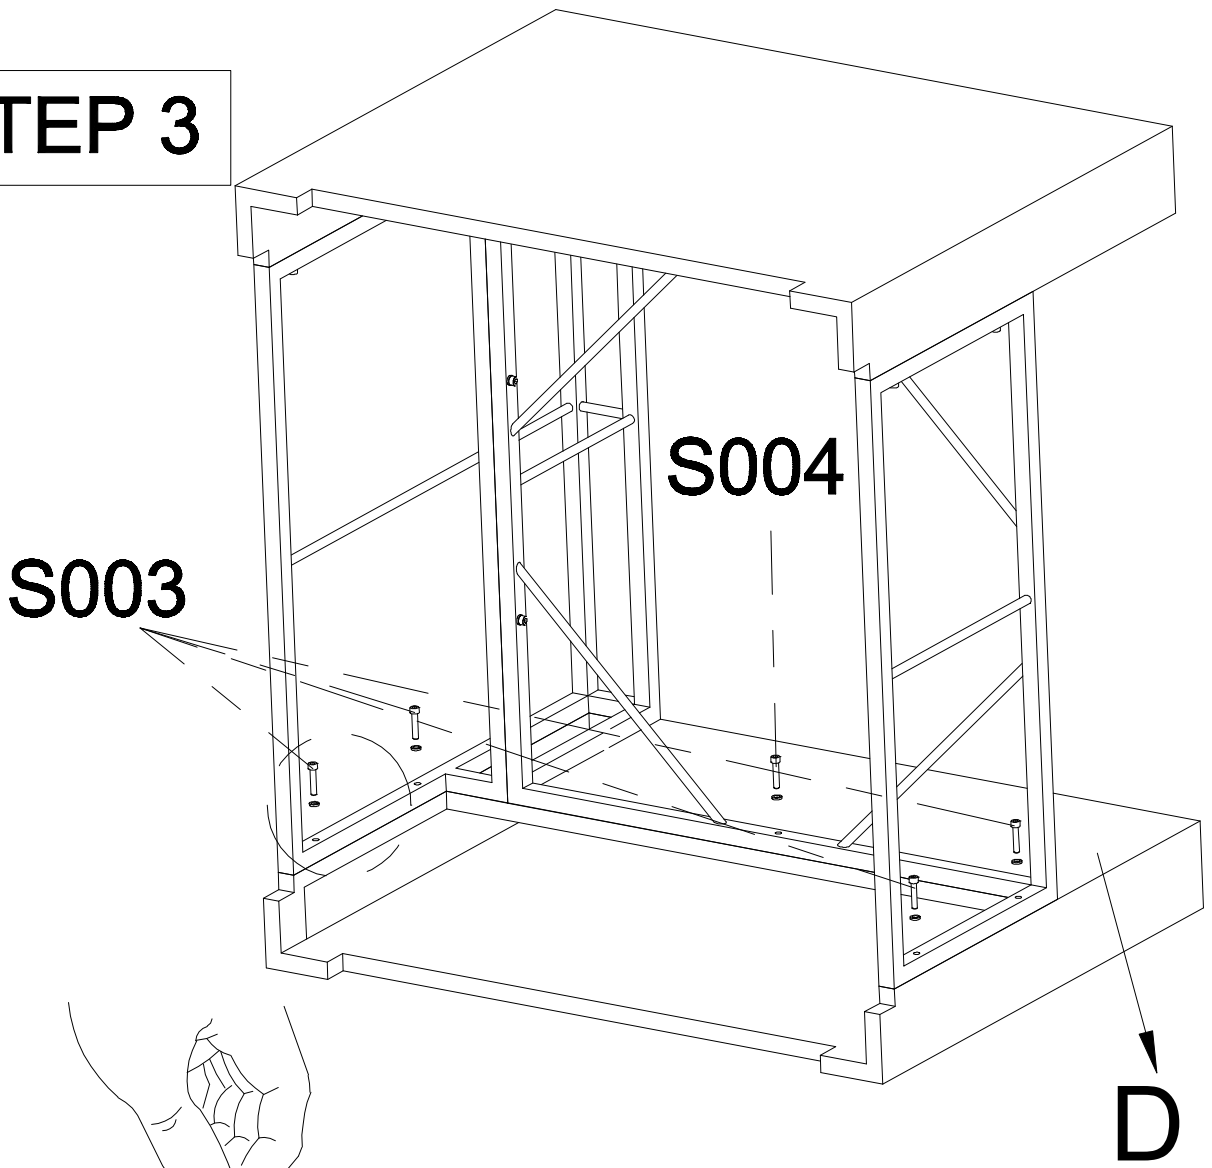

STEP 3

Do Not Tighten The Screws Completely!