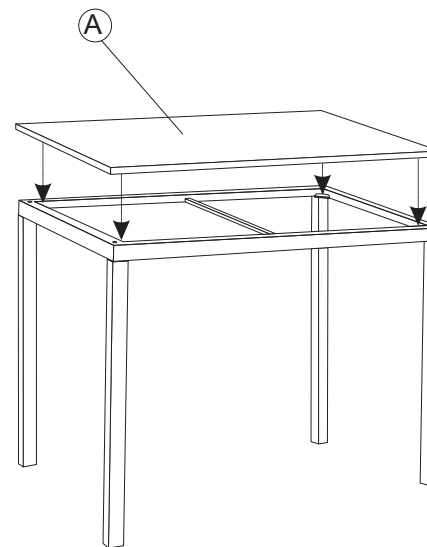

PARTS AND HARDWARE.

TOP x 1 -A

IRON BASE x 1 -B

LEG x 4 -C

BOLT - 20x10 mm -4

ALLEN KEY x1

NOTES.

Thank you for purchasing this quality product! Be sure to check all packing material carefully for small part that may have come loose inside the carton during shipping.

CAUTION: The item is heavy, assembly should be performed by two people.

STEP 1.

STEP 2.

STEP 3.

STEP 4.