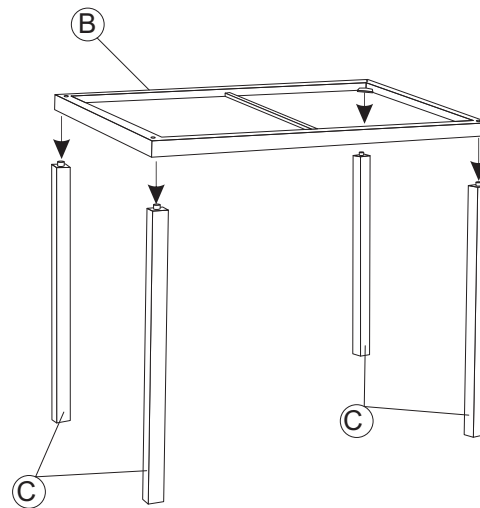

PARTS AND HARDWARE.

TOP x 1 -A

IRON BASE x 1 -B

LEG x 4 -C

BOLT - 20x10 mm -4

ALLEN KEY x1

NOTES.

Thank you for purchasing this quality product! Be sure to check all packing material carefully for small part that may have come loose inside the carton during shipping.

CAUTION: The item is heavy, assembly should be performed by two people.

STEP 1.