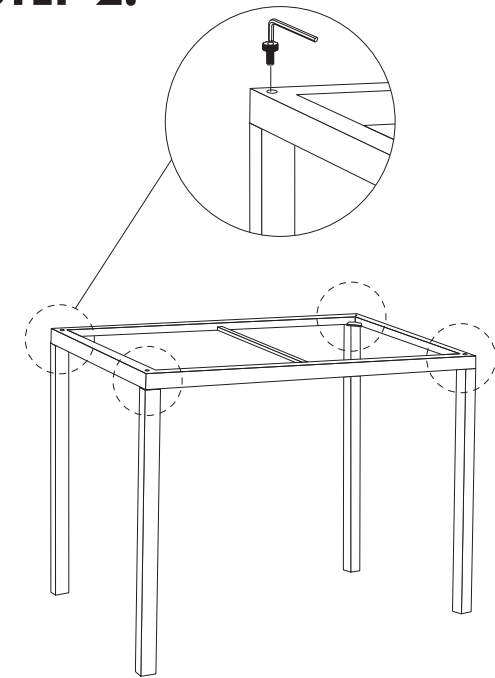

ASSEMBLY INSTRUCTIONS.

CONSOLE TABLE WHITE MARBLE

THANK YOU FOR YOUR PURCHASE!

PARTS AND HARDWARE.

TOP x 1 -A

IRON BASE x 1 -B

LEG x 4 -C

BOLT - 20x10 mm -4

ALLEN KEY x1

NOTES.

Thank you for purchasing this quality product! Be sure to check all packing material carefully for small part that may have come loose inside the carton during shipping.

CAUTION: The item is heavy, assembly should be performed by two people.

STEP 1.

STEP 2.

STEP 3.

STEP 4.