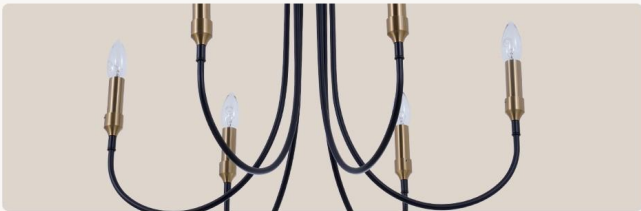

PRODUCT DIMENSION

LAMP BODY COLOR: BLACK + GOLD

MATERIAL: WROUGHT IRON

E12 BASE X6

MAX 60W PER BULB, 110V

(DOES NOT INCLUDE LIGHT SOURCE)

PRODUCT WEIGHT: 8.16 IB