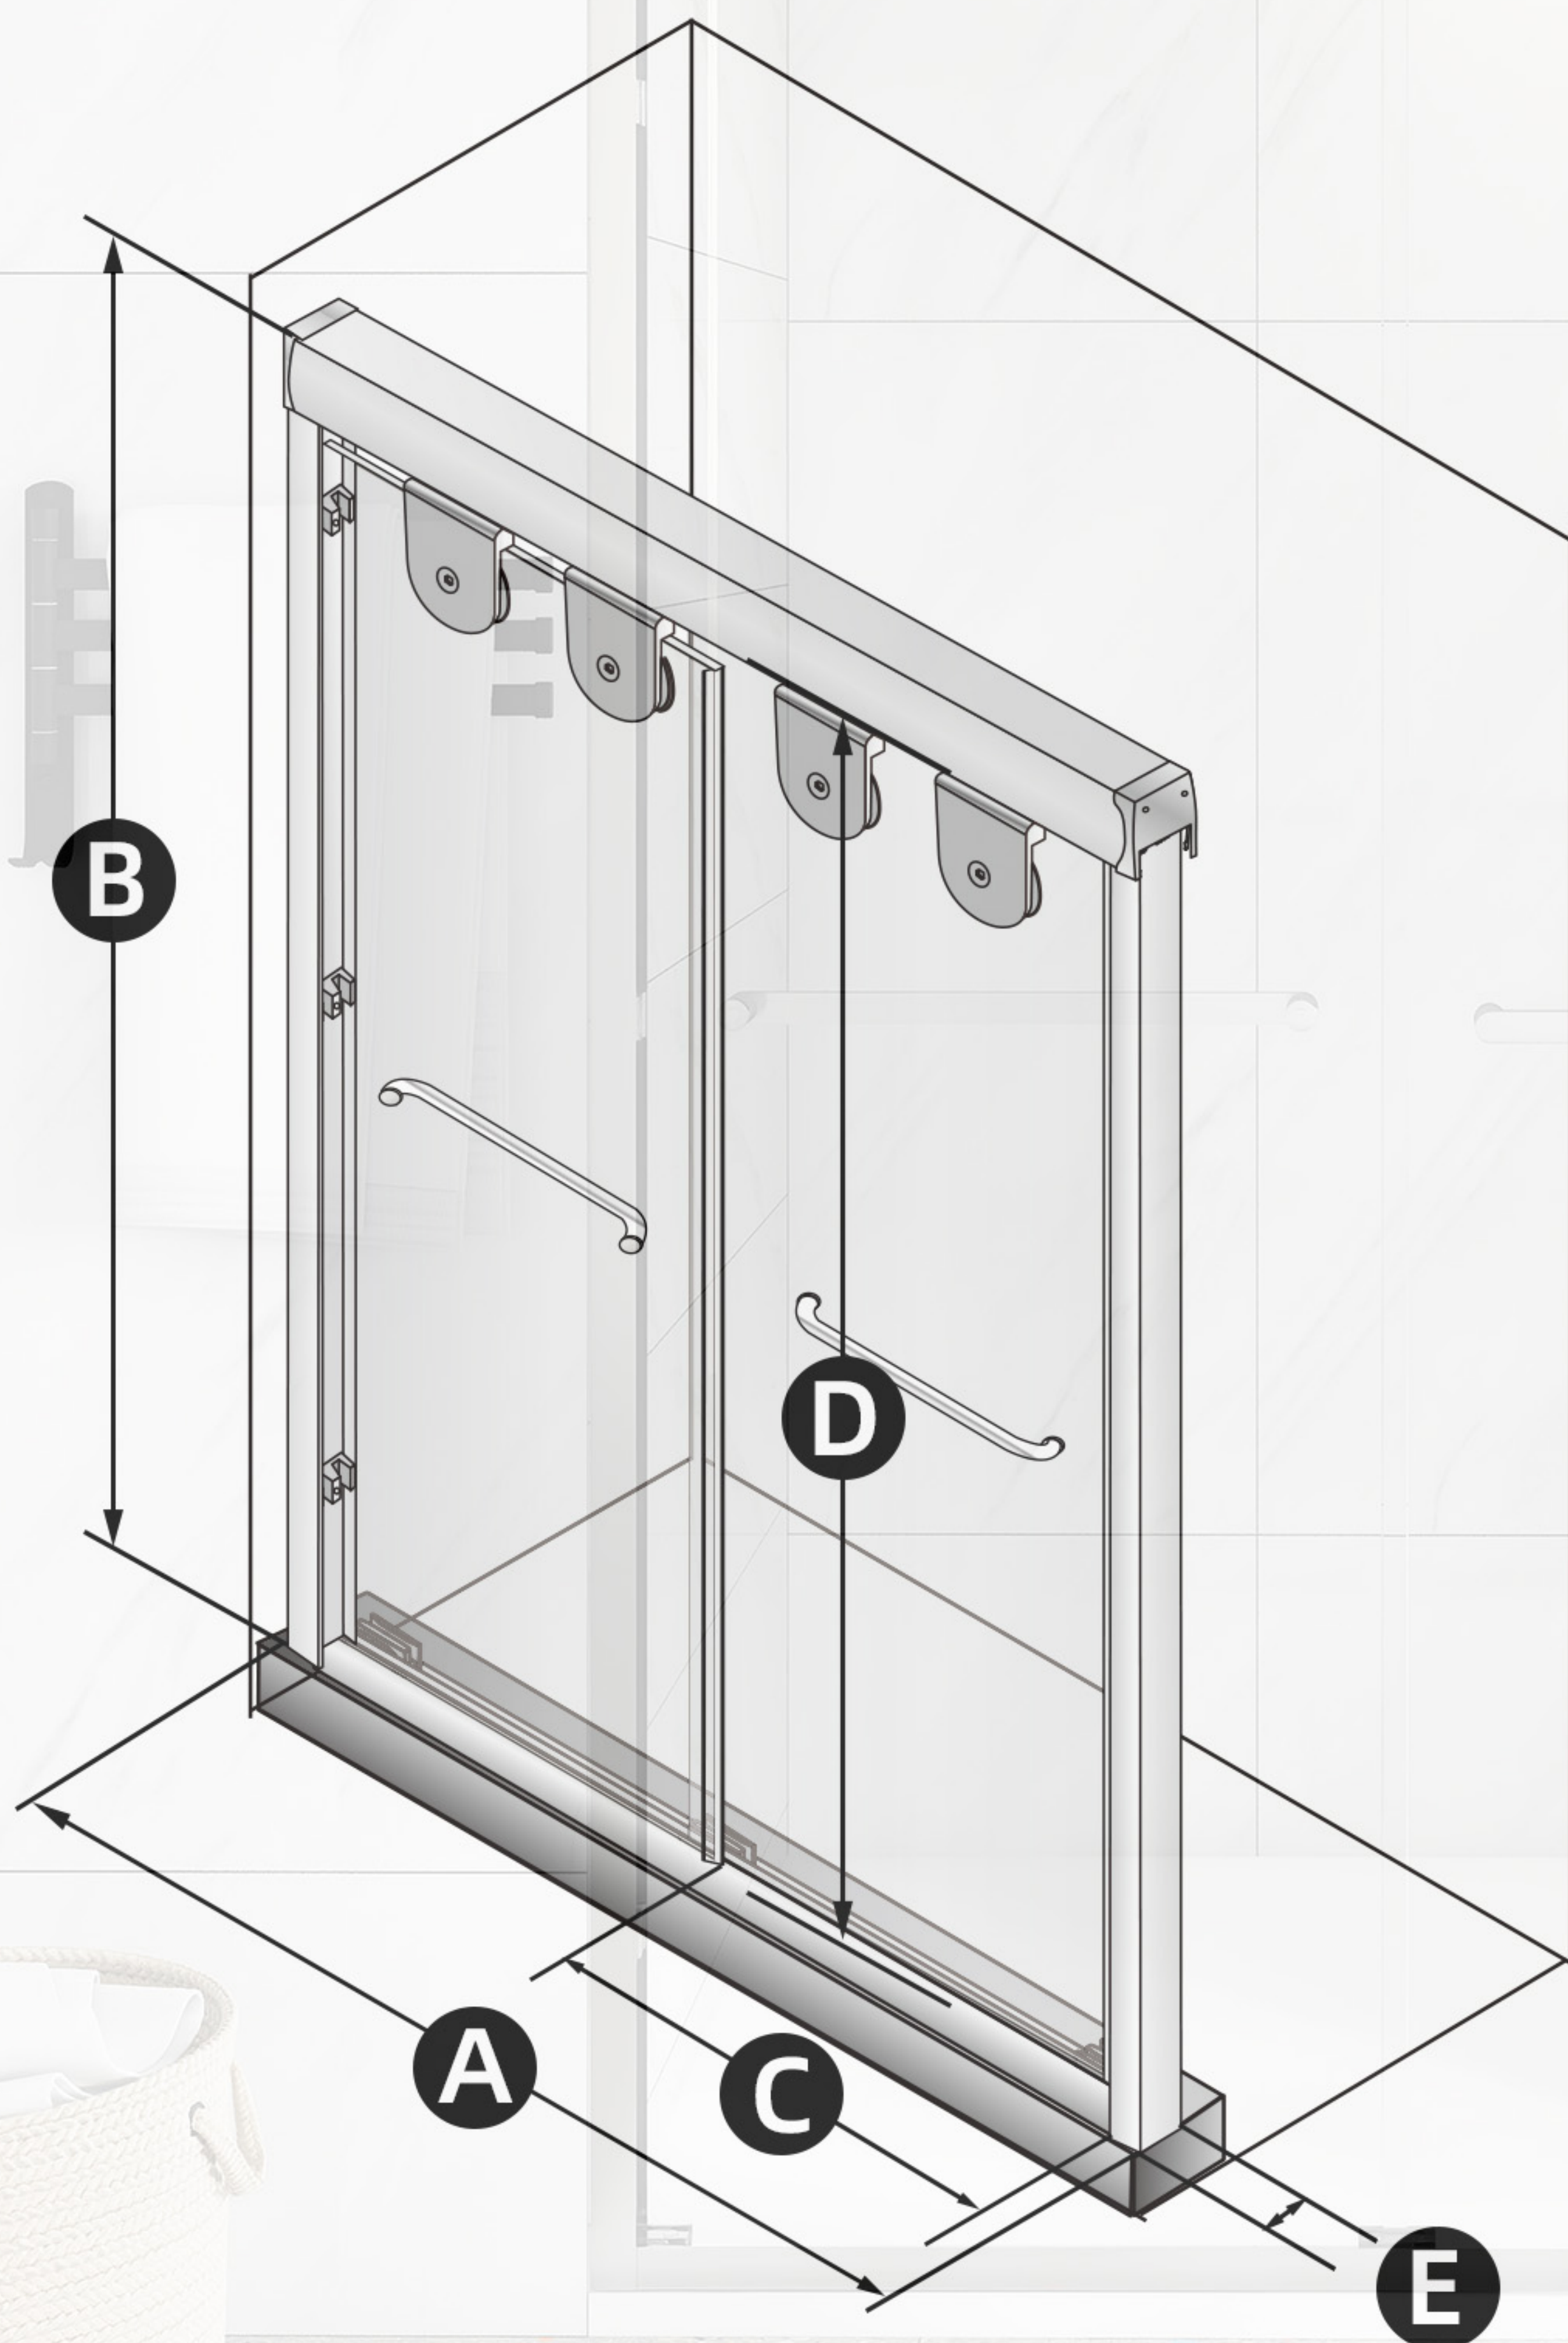

MODEL DIMENSIONS

OVERALL DIMENSIONS

A:44" ~48"

MIN/MAX WIDTH

B:75"

**FROM THE THRESHOLD TO
THE TOP OF THE SHOWER DOOR**

C:18.2~22.2"

WALK-IN WIDTH

D:71"

WALK-IN HEIGHT

E:2.2"

**DEPTH MEASUREMENT
ACROSS FLAT STILL SURFACE**