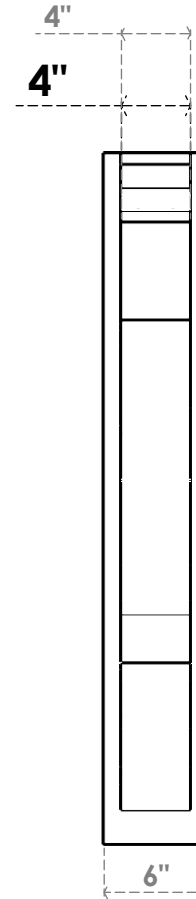

ITEM NUMBER: OUTUROC040X060X32000X40000X040X020X040BOA04RCPR

4"W TOP X 6"W BACK X 32"D X 40"H X 4"T TOP X 2"T BACK TIMBERTHANE ROUGH CEDAR BALBOA FAUX WOOD OPEN OUTLOOKER, TRADITIONAL TOP AND BLOCK BACK, 4"W CLOSED BRACE, PRIMED TAN

SIDE PROFILE

FRONT PROFILE

ISOMETRIC

EKENA MILLWORK
2300 WEST MAIN ST.
CLARKSVILLE, TX 75426
TOLL FREE: 866-607-0453
WWW.EKENAMILLWORK.COM

NOTES

1. INSTALLATION TO BE COMPLETED IN ACCORDANCE WITH MANUFACTURER'S SPECIFICATIONS.
2. DRAWING MAY NOT BE TO SCALE
3. THIS DRAWING IS INTENDED FOR DESIGN AND PLANNING PURPOSES ONLY.
4. ALL INFORMATION CONTAINED HEREIN WAS CURRENT AT THE TIME OF DEVELOPMENT BUT MUST BE REVIEWED AND APPROVED BY THE PRODUCT MANUFACTURER TO BE CONSIDERED ACCURATE.
5. TIMBERTHANE ARCHITECTURAL PRODUCTS ARE MADE FROM HIGH DENSITY URETHANE AND COME FACTORY PRIMED