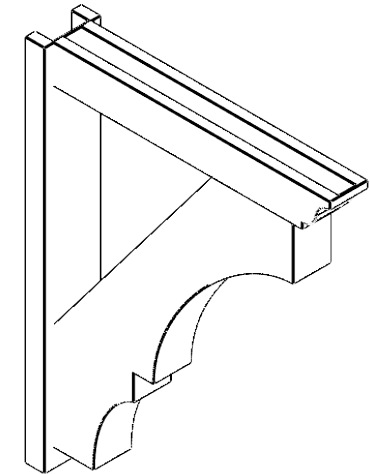

ITEM NUMBER: OUTUROC040X060X32000X40000X040X020X040BOA04RCPR

4"W TOP X 6"W BACK X 32"D X 40"H X 4"T TOP X 2"T BACK TIMBERTHANE ROUGH CEDAR BALBOA FAUX WOOD OPEN OUTLOOKER, TRADITIONAL TOP AND BLOCK BACK, 4"W CLOSED BRACE, PRIMED TAN

SIDE PROFILE

FRONT PROFILE

ISOMETRIC

EKENA MILLWORK
2300 WEST MAIN ST.
CLARKSVILLE, TX 75426
TOLL FREE: 866-607-0453
WWW.EKENAMILLWORK.COM

NOTES

1. INSTALLATION TO BE COMPLETED IN ACCORDANCE WITH MANUFACTURER'S SPECIFICATIONS.
2. DRAWING MAY NOT BE TO SCALE
3. THIS DRAWING IS INTENDED FOR DESIGN AND PLANNING PURPOSES ONLY.
4. ALL INFORMATION CONTAINED HEREIN WAS CURRENT AT THE TIME OF DEVELOPMENT BUT MUST BE REVIEWED AND APPROVED BY THE PRODUCT MANUFACTURER TO BE CONSIDERED ACCURATE.
5. TIMBERTHANE ARCHITECTURAL PRODUCTS ARE MADE FROM HIGH DENSITY URETHANE AND COME FACTORY PRIMED