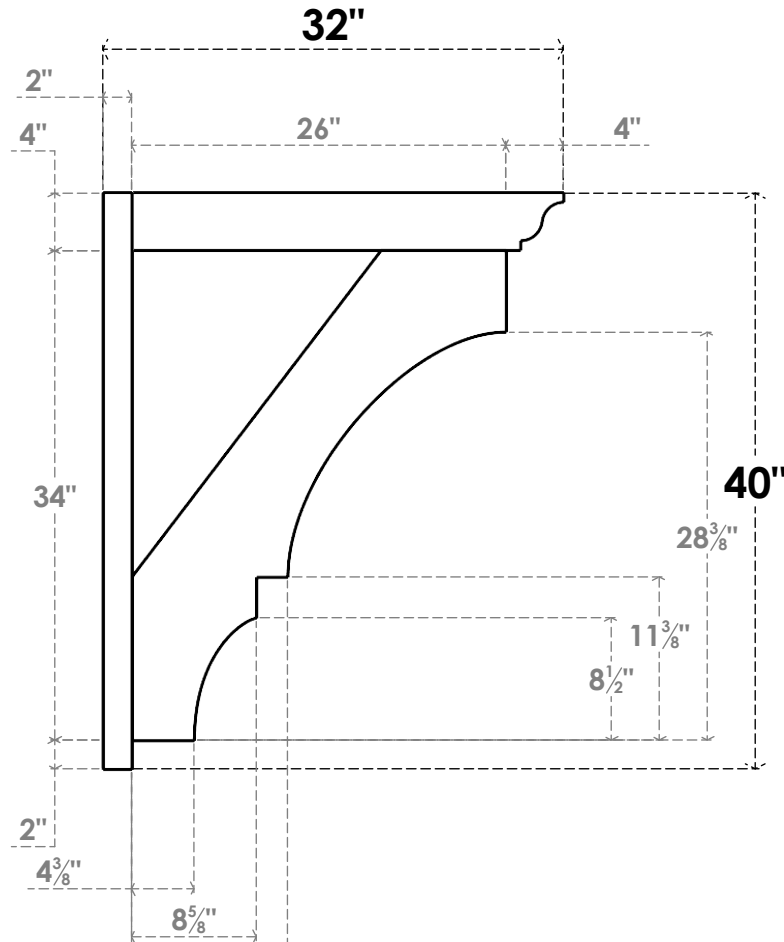

ITEM NUMBER: OUTUROC040X060X32000X40000X040X020X040BOA04RCPR

4"W TOP X 6"W BACK X 32"D X 40"H X 4"T TOP X 2"T BACK TIMBERTHANE ROUGH CEDAR BALBOA FAUX WOOD OPEN OUTLOOKER, TRADITIONAL TOP AND BLOCK BACK, 4"W CLOSED BRACE, PRIMED TAN

SIDE PROFILE

FRONT PROFILE

ISOMETRIC

EKENA MILLWORK
2300 WEST MAIN ST.
CLARKSVILLE, TX 75426
TOLL FREE: 866-607-0453
WWW.EKENAMILLWORK.COM

NOTES

1. INSTALLATION TO BE COMPLETED IN ACCORDANCE WITH MANUFACTURER'S SPECIFICATIONS.
2. DRAWING MAY NOT BE TO SCALE
3. THIS DRAWING IS INTENDED FOR DESIGN AND PLANNING PURPOSES ONLY.
4. ALL INFORMATION CONTAINED HEREIN WAS CURRENT AT THE TIME OF DEVELOPMENT BUT MUST BE REVIEWED AND APPROVED BY THE PRODUCT MANUFACTURER TO BE CONSIDERED ACCURATE.
5. TIMBERTHANE ARCHITECTURAL PRODUCTS ARE MADE FROM HIGH DENSITY URETHANE AND COME FACTORY PRIMED