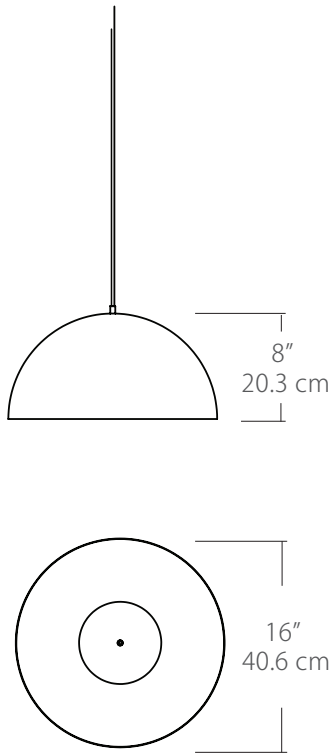

Project:

Note:

Type:

Quantity:

Model#: SP - DOM - FR - 16 -   -   - 12W -   -

Description

Subtle, arching geometric forms with color and scale. Quality illumination delivered via integrated, highly efficient LEDs. This fixture incorporates universal voltage input and universal dimming.

Features

- Suspends from an 144" adjustable cable
- Optional integrated LED light kit with glass diffuser comes with a 12' black power cord
- Spun aluminum construction with a powder coated paint finish
- Damp location rated

Specifications

- Color Rendering Index: 90CRI
- LED Color Temperature: 3000K (standard)
- Input Voltage: 120 VAC 50/60Hz
- Lumens: 679 Lm (Gold Interior); 800 Lm (White Interior)
- Fixture Wattage: 12W
- Dimming: Universal dimming (TRIAC/ELV/0-10V)
- Cable Length: 144"
- Fixture Weight: 6.5 (2.95 kg)
- For recommended dimmers, see <http://blackjacklighting.com>

Options

- Color Temperature: 2700K, 3000K, 3500K, or 4000K
- Available in: WG-White w/ Gold Interior, BG-Black w/Gold Interior, or SW-Satin Nickel w/White Interior

Dimensions