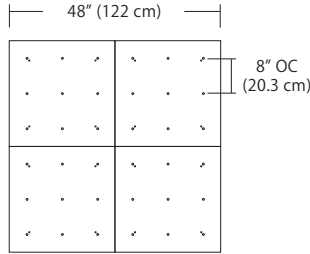

For full specifications and ordering information, see blackjacklighting.com

(# symbol indicates additional specification required)

System	Pendant Mounting	Configuration Examples	Finish Options

Quatro

Square Configurations - See [Quatro Square Configurations](#) section of our website for specification information (#)

4S (4' 2x2' / 9 Port)
MSQ-2409-##-4S-##