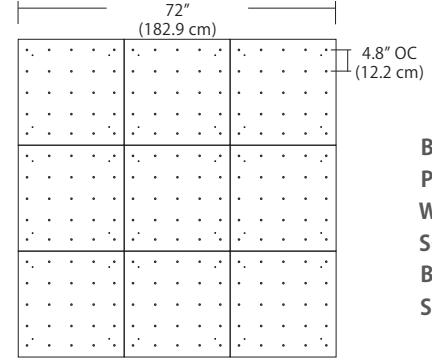

6S (6' 3x3 / 25 Port)
MSQ-2425-##-6S-##