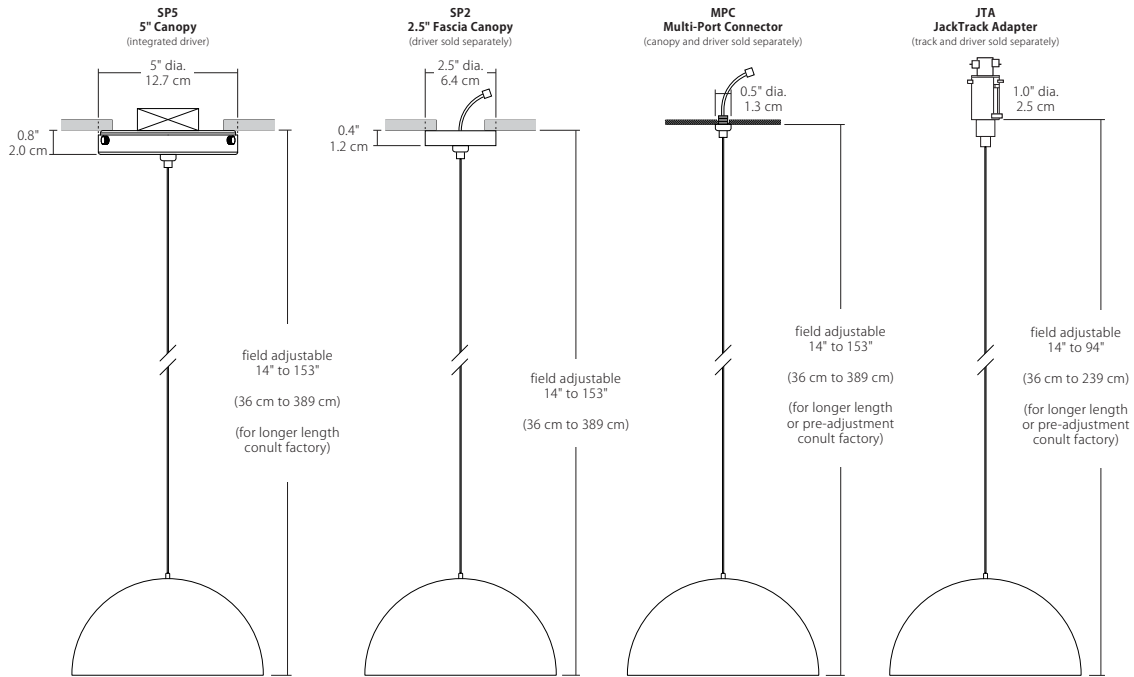

Features

- Suspends from an 144" adjustable cable
- Optional integrated LED light kit with glass diffuser comes with a 12' black power cord
- Spun aluminum construction with a powder coated paint finish
- Damp location rated

Specifications

- Color Rendering Index: 90CRI
- LED Color Temperature: 3000K (standard)
- Input Voltage: 120 VAC 50/60Hz
- Lumens: 679 Lm (Gold Interior); 800 Lm (White Interior)
- Fixture Wattage: 12W
- Dimming: Universal dimming (TRIAC/ELV/0-10V)
- Cable Length: 144"
- Fixture Weight: 6.5 (2.95 kg)
- For recommended dimmers, see <http://blackjacklighting.com>

Finish

Finish  WG BG SW	 WG = White with Gold Interior	 BG = Black with Gold Interior	 SW = Satin Nickel with White Interior
--	---	---	---

Wattage

Wattage 12W 12W	12W = 12 Watts / 840 Lumens (Gold Interior), 14 Watts / 800 Lumens (White Interior) (Lumens measured at 3000K)
------------------------------	--

Mounting

Mounting  SP5 SP2 MPC JTA	<p>SP5 = 5" canopy with integrated driver (included), attaches to rear of canopy and sits inside ceiling mounted junction box <i>Cable with modular connector attaches to canopy w/ integrated universal driver (120-277V / TRIAC, ELV, 0-10V dimming)</i></p> <p>SP2 = 2.5" thin profile canopy that attaches flush to a rigid ceiling (driver sold separately) <i>Cable with modular connector (and optional wire harness) attaches to a remote driver</i></p> <p>MPC = Multi-port connector attaches to any of BlackJack's Multi-Port canopies (canopy and driver sold separately) <i>Cable with modular connector attaches to a driver inside a Multi-Port canopy (driver may be remote)</i></p> <p>JTA = Adapter connects the pendant in any position along the JackTrack system (track and driver sold separately) <i>Cable is cut to length and inserted in a connector at the bottom of the JackTrack adapter</i></p>
--	---