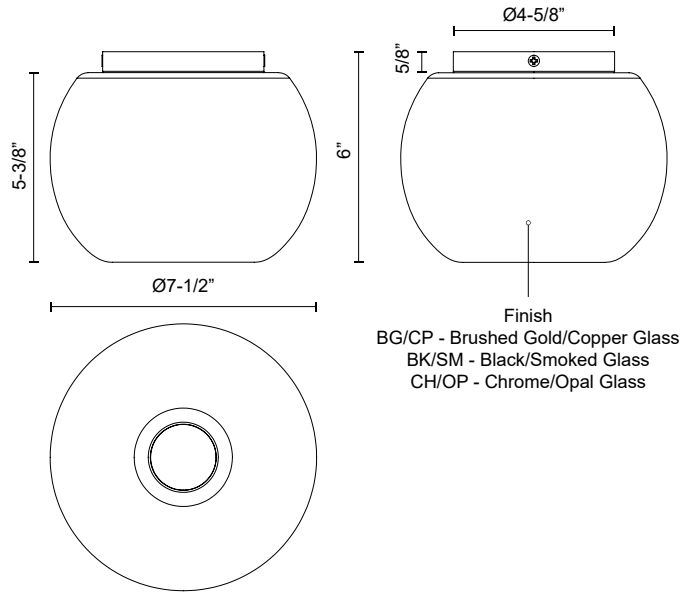

**SAMAR**  
**FM57508**  
 FLUSH MOUNT

PROJECT

**DESCRIPTION**

The stunning blown glass shades of the Samar Collection make wonderfully versatile statement pieces or subtle lighting options. The three ombre finishes are gorgeous specimens available in various hanging options that help create a dynamic space through lighting and tone. Each glass finish has three fixture finishes that help create an exciting piece for a unique space in your home.

FM57508-BK/SM  
 Black/Smoked

FM57508-BG/CP  
 Brushed  
 Gold/Copper

FM57508-CH/OP  
 Chrome/Opal Glass

**SPECIFICATION DETAILS**

\* For custom options, consult factory for details.

<b>Fixture Dimensions</b>	D7-1/2" x H6"
<b>Lamp Type</b>	Incandescent, A15, Medium Base
<b>Wattage</b>	1 x 60W
<b>Voltage</b>	120V
<b>Glass Details</b>	Transition Copper Glass, Transition Smoked Glass or Transition Opal Glass
<b>Location</b>	Dry
<b>Bulbs Included</b>	No
<b>Warranty</b>	5 Years
<b>Illumination Direction</b>	Down
<b>Canopy Dimensions</b>	D4-5/8" x H5/8"