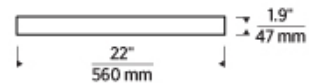

7400 Linder Avenue, Skokie, IL 60077
T 847.410.4400 | F 847.410.4500 | techlighting.com

CERNE X-LARGE FLUSH

VISUAL COMFORT & Co.

SPECIFICATIONS

| | |
|-------------------------------|------------|
| PRIMARY MATERIAL | Brass |
| SHADE MATERIAL | Acrylic |
| NET WEIGHT | 21 lbs |
| HEIGHT | 1.9in |
| WIDTH | 22in |
| LENGTH | 22in |
| UP LIGHT / DOWN LIGHT / BOTH? | |
| WET LISTED | |
| DAMP LISTED | |
| DRY LISTED | |
| WALL / CEILING MOUNT | |
| GENERAL LISTING | ETL Listed |
| INCLUDES | |