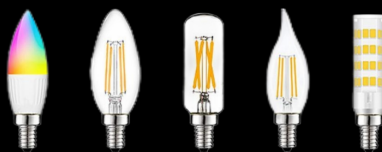

PRODUCT DIMENSIONS

110V

MAX 60W
LIGHTS

HIGH-QUALITY
K9 CRYSTAL

REMOTE
CONTROLLED

COMPATIBLE WITH
13 E14 BULBS

BULB NOT INCLUDED