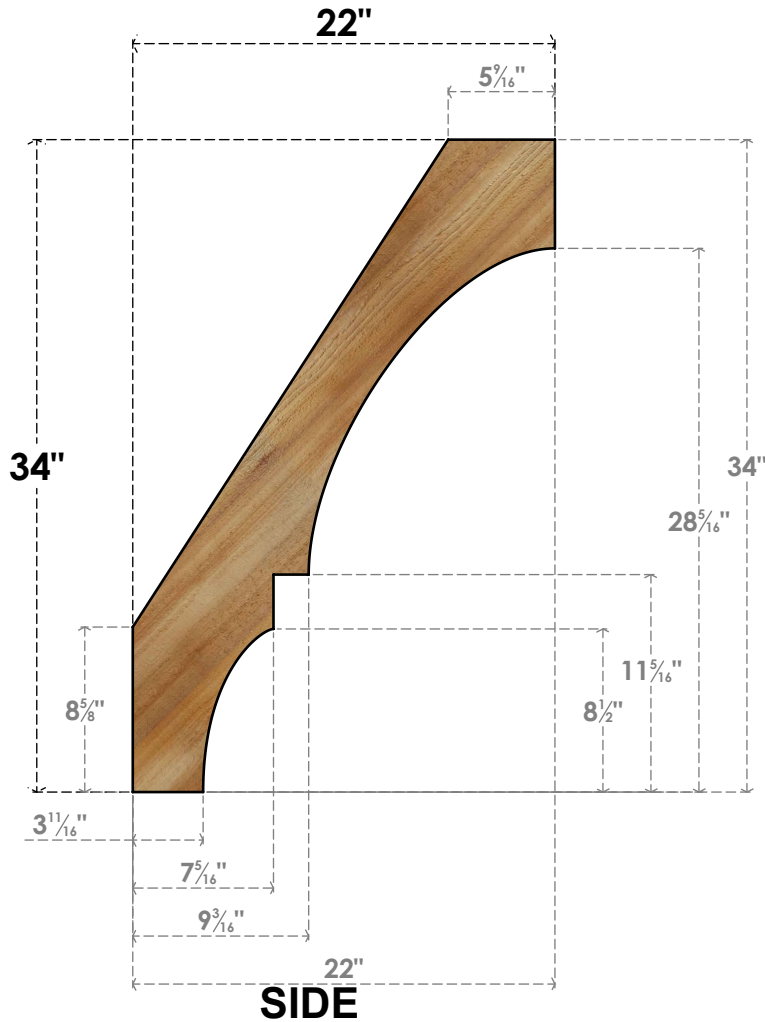

BRC06X22X34BOA00RWR

6"W X 22"D X 34"H BALBOA ROUGH SAWN BRACE, WESTERN RED CEDAR

EKENA MILLWORK
 2300 WEST MAIN ST.
 CLARKSVILLE, TX 75426
 TOLL FREE: 866-607-0453
 WWW.EKENAMILLWORK.COM

NOTES

1. INSTALLATION TO BE COMPLETED IN ACCORDANCE WITH MANUFACTURER'S SPECIFICATIONS.
2. DRAWING MAY NOT BE TO SCALE
3. THIS DRAWING IS INTENDED FOR DESIGN AND PLANNING PURPOSES ONLY.
4. ALL INFORMATION CONTAINED HEREIN WAS CURRENT AT THE TIME OF DEVELOPMENT BUT MUST BE REVIEWED AND APPROVED BY THE PRODUCT MANUFACTURER TO BE CONSIDERED ACCURATE.
5. PRODUCTS ARE NOT KILN DRIED. THIS ITEM IS UNIQUE AND WILL CONTAIN THE NATURAL VARIATIONS THAT THE WOOD SPECIES OFFERS. THIS MAY RESULT IN VARIATIONS UP TO 1/4"