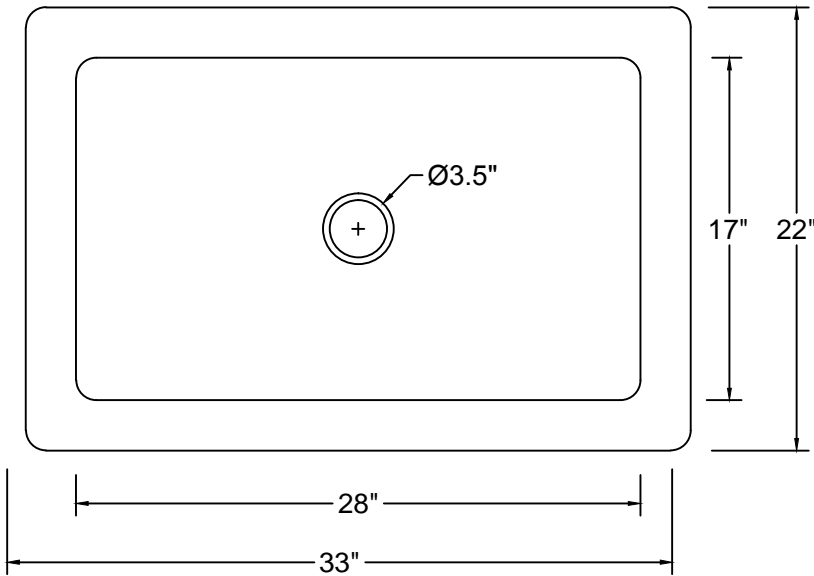

SPECIFICATIONS

Top View

TCK-001AN - Open Farmhouse

Details:

Antique Finish

33" x 22" x 10 $\frac{1}{2}$ " - Outside

28" x 17" x 10" - Inside

3 $\frac{1}{2}$ " Drain

Apron extends 3.5" on sides

Installation:

Undermount

Warranty:

*Limited Lifetime

Origin:

Mexico

Note:

Side View