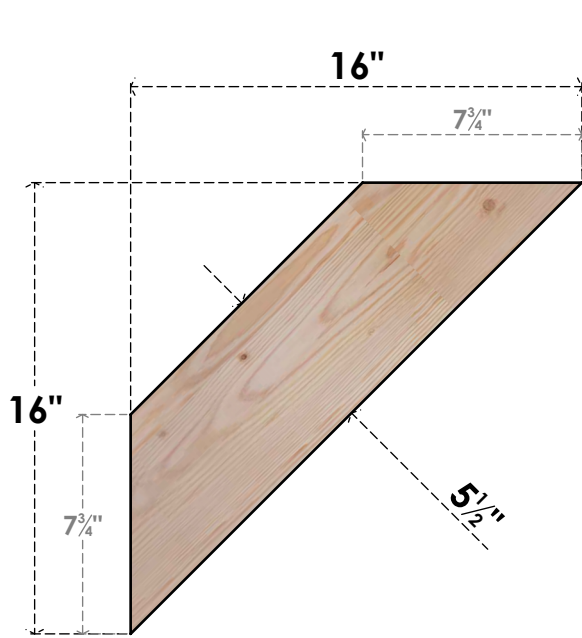

BRC06X16X16TRA00SDF

5 1/2"W X 16"D X 16"H TRADITIONAL SMOOTH BRACE, DOUGLAS FIR

SIDE

FRONT

EKENA MILLWORK
2300 WEST MAIN ST.
CLARKSVILLE, TX 75426
TOLL FREE: 866-607-0453
WWW.EKENAMILLWORK.COM

NOTES

1. INSTALLATION TO BE COMPLETED IN ACCORDANCE WITH MANUFACTURER'S SPECIFICATIONS.
2. DRAWING MAY NOT BE TO SCALE
3. THIS DRAWING IS INTENDED FOR DESIGN AND PLANNING PURPOSES ONLY.
4. ALL INFORMATION CONTAINED HEREIN WAS CURRENT AT THE TIME OF DEVELOPMENT BUT MUST BE REVIEWED AND APPROVED BY THE PRODUCT MANUFACTURER TO BE CONSIDERED ACCURATE.
5. PRODUCTS ARE NOT KILN DRIED. THIS ITEM IS UNIQUE AND WILL CONTAIN THE NATURAL VARIATIONS THAT THE WOOD SPECIES OFFERS. THIS MAY RESULT IN VARIATIONS UP TO 1/4"