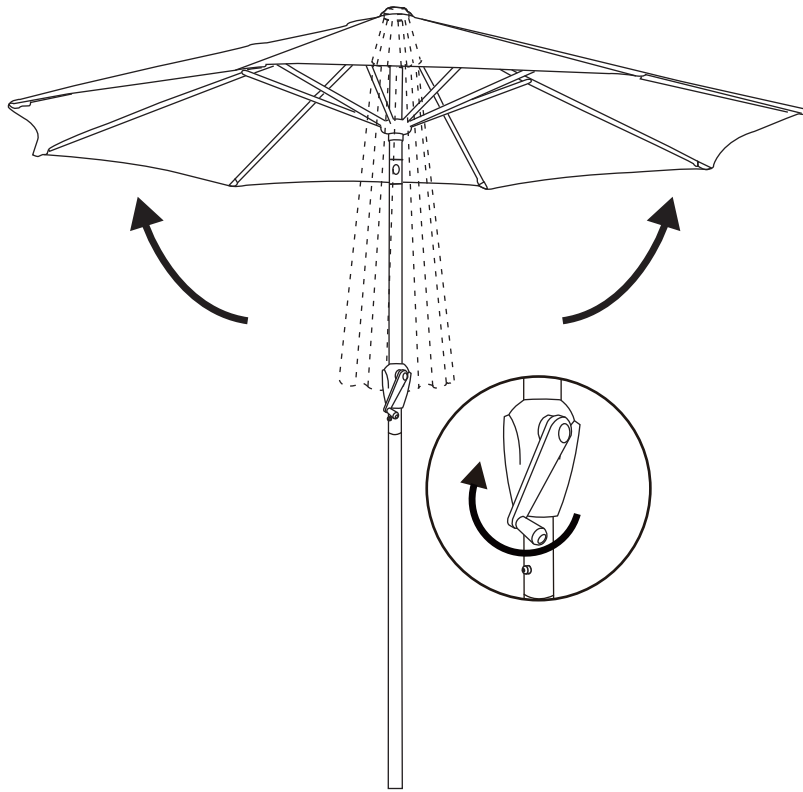

ASSEMBLY INSTRUCTIONS

2