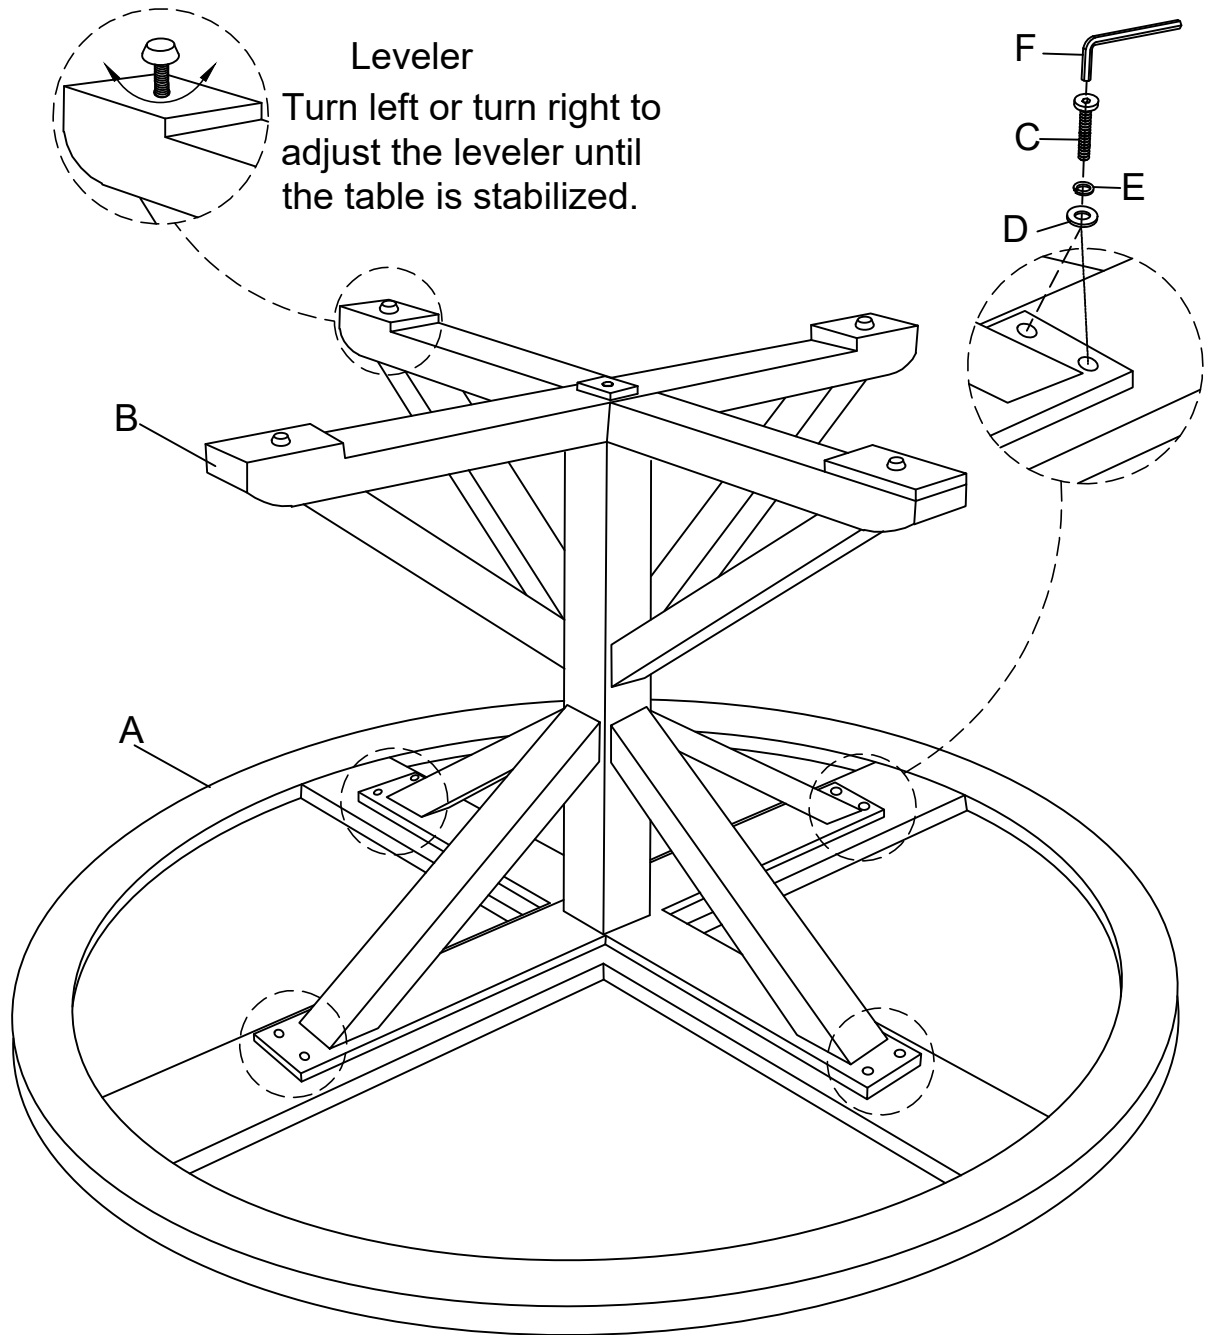

ASSEMBLY INSTRUCTION

A Table Top

1pc

B Base

1pc

C Bolt
Ø5/16"x1-1/2"

8pcs

D Flat Washer
Ø5/16"x22mm

8pcs

E Lock Washer
Ø5/16"x13mm

8pcs

F Allen Key
M5

1pc

This page lists all the contents included in the box. Please take the time to identify the hardware as well as the individual components to this product. As you unpack and prepare for assembly, place the contents on a carpeted or padded area to protect them from damage.

- 1 Attach Base (B) to Table Top (A) using Bolt (C), Flat Washer (D), Lock Washer (E) by Allen Key (F) as below shown.

Cleaning & Care

Treat surface with care. Surface is resistant to scratches but is not scratch resistant. Clean surfaces with a dry or damp soft cloth. Do not use abrasive cleaners. Hardware may loosen over time. Periodically check that all connections are tight.

ASSEMBLY INSTRUCTION

A Chair Seat

1 PC

B Leg

2 PCS

C Bolt
5/16" x 1-1/4"

4 PCS

D Spring Washer
5/16"