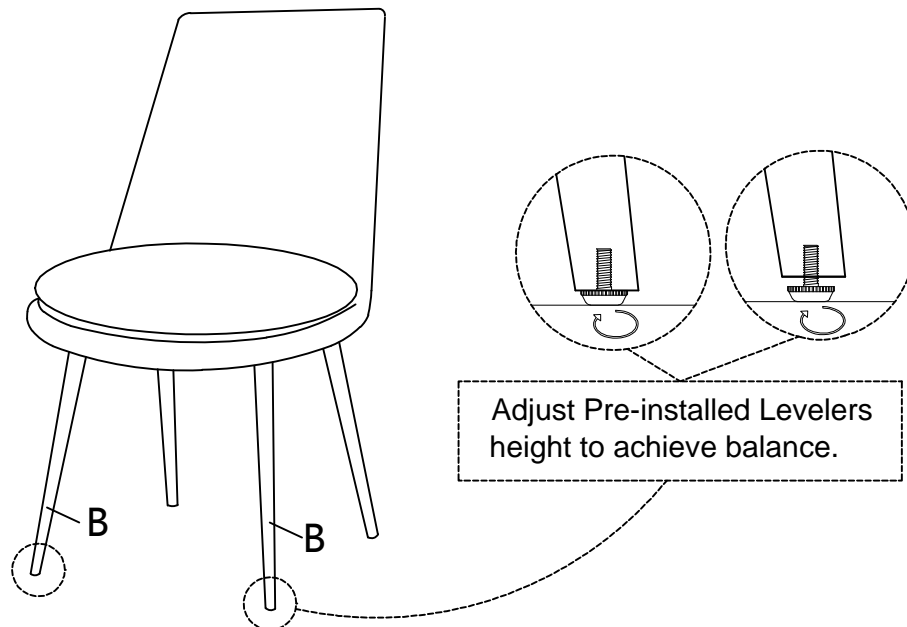

ASSEMBLY INSTRUCTION

A Chair Seat

1 PC

B Leg

2 PCS

C Bolt
5/16" x 1-1/4"

4 PCS

D Spring Washer
5/16"

4 PCS

E Flat Washer
5/16"

4 PCS

F Allen Key
M5

1 PC

This page lists all the contents included in the box. Please take the time to identify the hardware as well as the individual components to this product. As you unpack and prepare for assembly, place the contents on a carpeted or padded area to protect them from damage.

- 1** Attach Leg (B) to bottom of the Chair Seat (A) using Bolt (C), Spring Washer (D), Flat Washer (E) with Allen Key (F).

- 2** With assistance from your adult partners, turn the Dining Chair right way up. Adjust the pre-installed levelers on the bottom of Front Leg (B) until the Dining Chair is level with the ground.