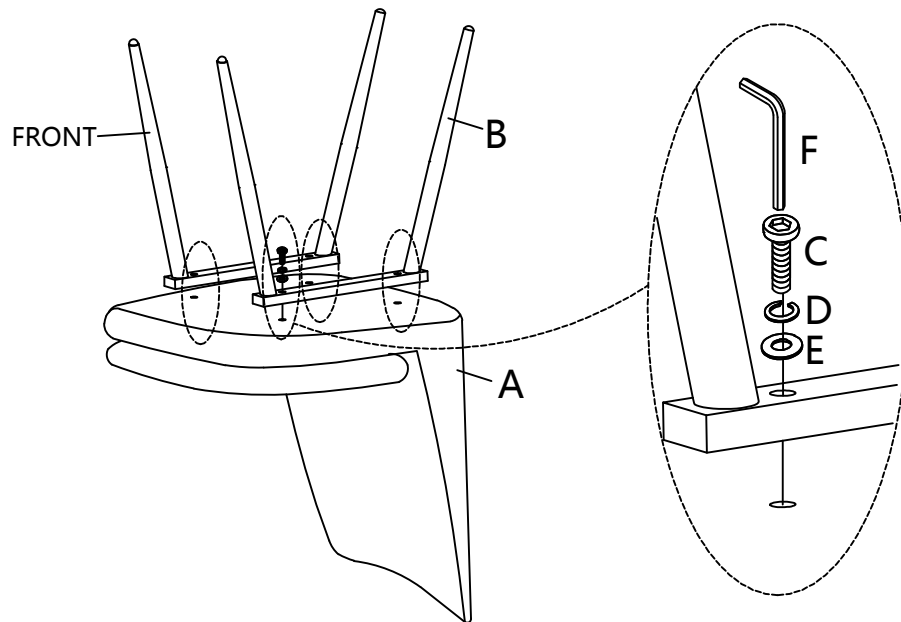

8pcs

E Lock Washer
Ø5/16"x13mm

8pcs

F Allen Key
M5

1pc

This page lists all the contents included in the box. Please take the time to identify the hardware as well as the individual components to this product. As you unpack and prepare for assembly, place the contents on a carpeted or padded area to protect them from damage.

ASSEMBLY INSTRUCTION

A Chair Seat

1 PC

B Leg

2 PCS

C Bolt
5/16" x 1-1/4"

4 PCS

D Spring Washer
5/16"

4 PCS

E Flat Washer
5/16"

4 PCS

F Allen Key
M5

1 PC

This page lists all the contents included in the box. Please take the time to identify the hardware as well as the individual components to this product. As you unpack and prepare for assembly, place the contents on a carpeted or padded area to protect them from damage.

- 1** Attach Leg (B) to bottom of the Chair Seat (A) using Bolt (C), Spring Washer (D), Flat Washer (E) with Allen Key (F).

- 2** With assistance from your adult partners, turn the Dining Chair right way up. Adjust the pre-installed levelers on the bottom of Front Leg (B) until the Dining Chair is level with the ground.