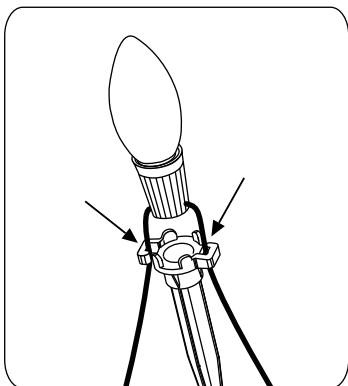

USER MANUAL

Secure cord in Pathway Stake channel