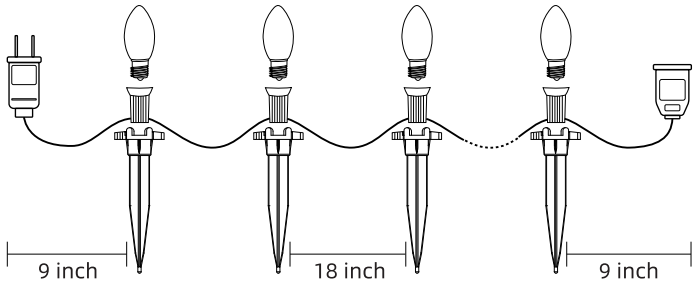

## C9灯串-通用-说明书

---

普通说明书纸，作折页，字迹清晰  
尺寸: 105x148 mm 说明书纸  
请按照实际工艺需要修改。

版本号: 230720V1

## C9 Christmas Pathway String Light

### Specifications

Model #	TY09-20-(0.6)T	TY09-30-(0.6)T
Light QTY.	20 Lights	30 Lights
Total Length	30FT	45FT
Input Voltage	AC 120V 60Hz	
Lamp Socket	Intermediate (E17)	
Bulb Type	C9 LED bulb	
Connectable	Max. 21 Sets	

### ASSEMBLY INSTRUCTIONS

1. Attach bulb socket to pathway stake and tuck cord into catch on both sides. This will hold string light in upright position.
2. Push pathway stake into the ground securely at desired location.