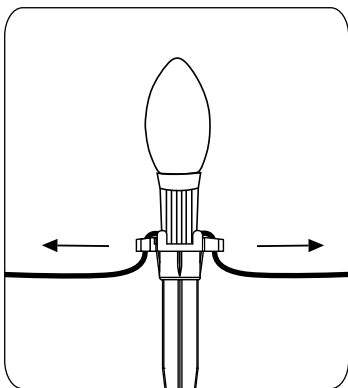

Lock in position and slide Bulb/Socket down

E-mail: usokyo@outlook.com