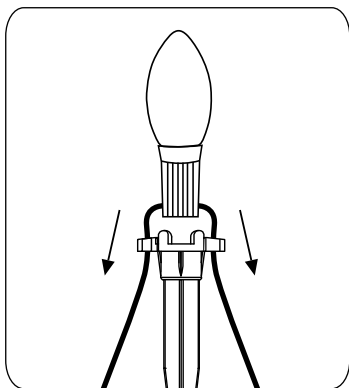

Lock in position and slide Bulb/Socket down

E-mail: usokyo@outlook.com