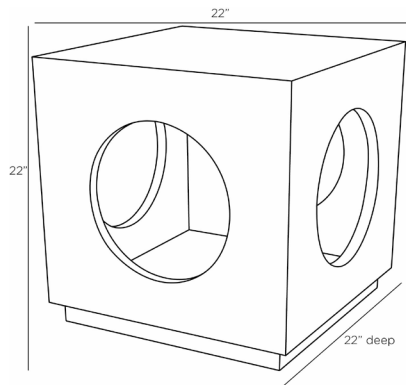

ARTERIOS

BURKS END TABLE

FES04
H: 22 IN, W: 22 IN, D: 22 IN
Bronze
Contract Suitable As Is

A modern cube of olive ash veneer serves as a smart accent in any space. Finished with a blonde burl pattern, we left the simple form hollow as open storage. A bronzed iron base ties the clean lines together. Finish will vary.

APPEARANCE

Material	Iron, Olive Ash Veneer
Finish	Bronze
Finish Will Vary	true
Top Coat/Sealant	true

DIMENSIONS

Clearance	18"
-----------	-----

SHIPPING

Shipping Requirements	TruckShip
Product Weight	46.6 LBS
Gross Weight 1	86.6 LBS
Shipping Box 1	H: 33.1 IN, L: 32.7 IN, W: 32.7 IN

ADDITIONAL INFO

Features	Anti-Tip Kit Included
Swatch Number	BBWSW
Table Tilt Test Results	Passes 15 Degrees

CONTRACT

Contract Suitable	true
-------------------	------