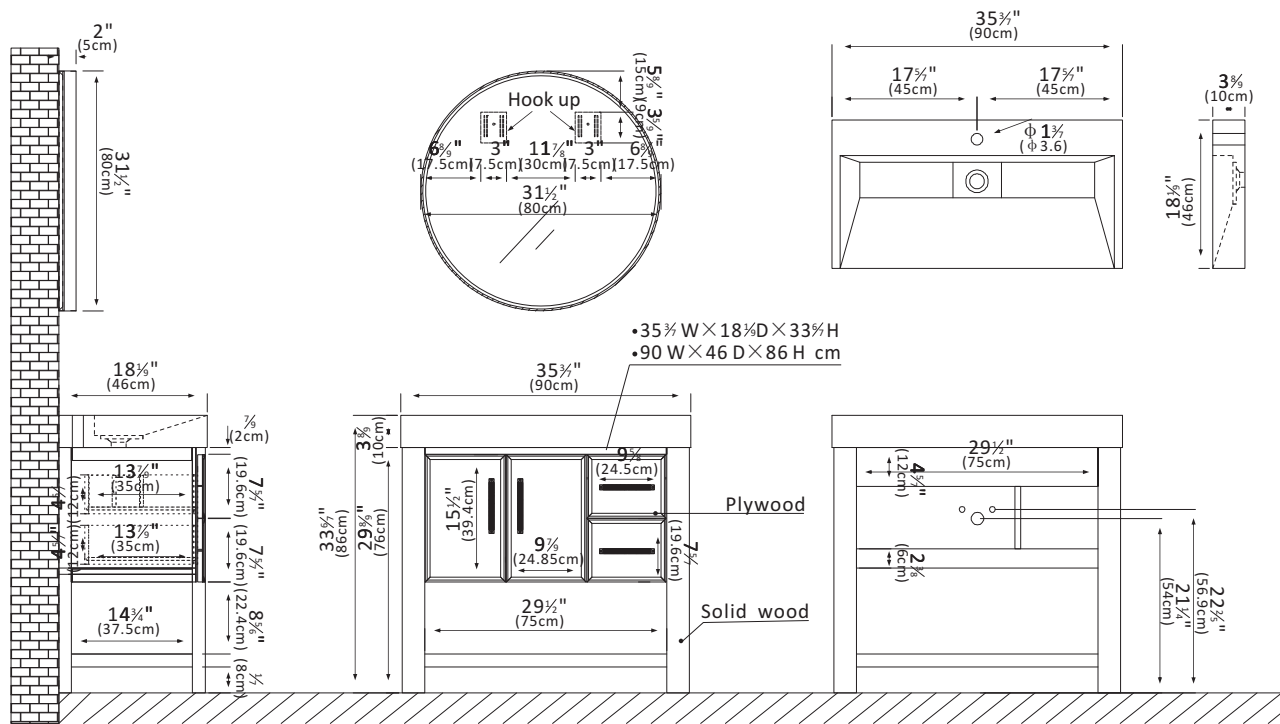

Vinnova Vera Vanity Collection

Features

- **Durable Materials:** Crafted from natural, imported solid wood for superior durability and long-lasting beauty.
- **Stunning Finish:** Available in your choice of a beautiful Washed Ash Grey finish to complement your décor, using environmentally friendly Sherwin-Williams paint products.
- **Ample Storage Space:** Two soft-closing doors and two sturdy, soft-closing dovetail drawers offer plenty of space for all your toiletries. Built-in partitions in the drawer allow you to keep toiletries and other items neatly organized.
- **High-Quality Hardware:** Rugged zinc alloy knurled Brushed Gold handle adds a cool touch of style and contrast against the textured wood.
- **Modern Top:** 4"-thick, White composite-stone integrated basin top without the backsplash lends a fresh and contemporary look. With a high-gloss, anti-fouling coating, the countertop is scratch-resistant, wear-resistant, and easy to clean.
- **Matching Mirror:** Single, circular, aluminum-framed mirror complements the vanity and ties it all together. (Mirror Option)
- **Faucet Type:** Countertop has a pre-drilled, standard 1-3/8" faucet hole for each side.
- **Accessories:** Does not include faucet, drain assembly, or P-trap.
- **No Assembly Required:** Freestanding bathroom vanity (without back panel) comes fully assembled for your convenience and ready to install. Designed for easy, no-hassle plumbing and faucet installation.
- **Full Warranty:** 1-Year Manufacturer Warranty—purchase with 100% peace of mind.