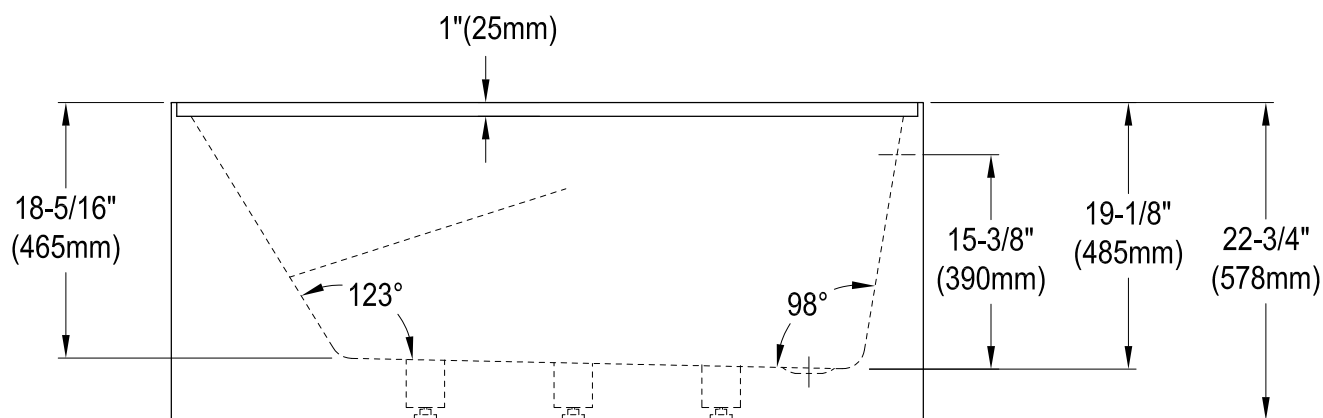

# CVTAP543023R1,7,8

54" Acrylic Alcove Tub with Right Hand Drain Hole

M10 x 65 (5 pcs)

# CVTAP543023R1,7,8

21" Tub Waste & Overflow with Tip Toe Drain, 20 Gauge