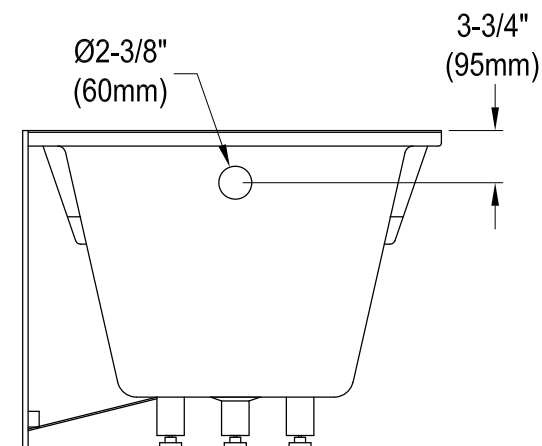

# CVTAP543023R1,7,8

54" Acrylic Alcove Tub with Right Hand Drain Hole

M10 x 65 (5 pcs)

# CVTAP543023R1,7,8

21" Tub Waste & Overflow with Tip Toe Drain, 20 Gauge