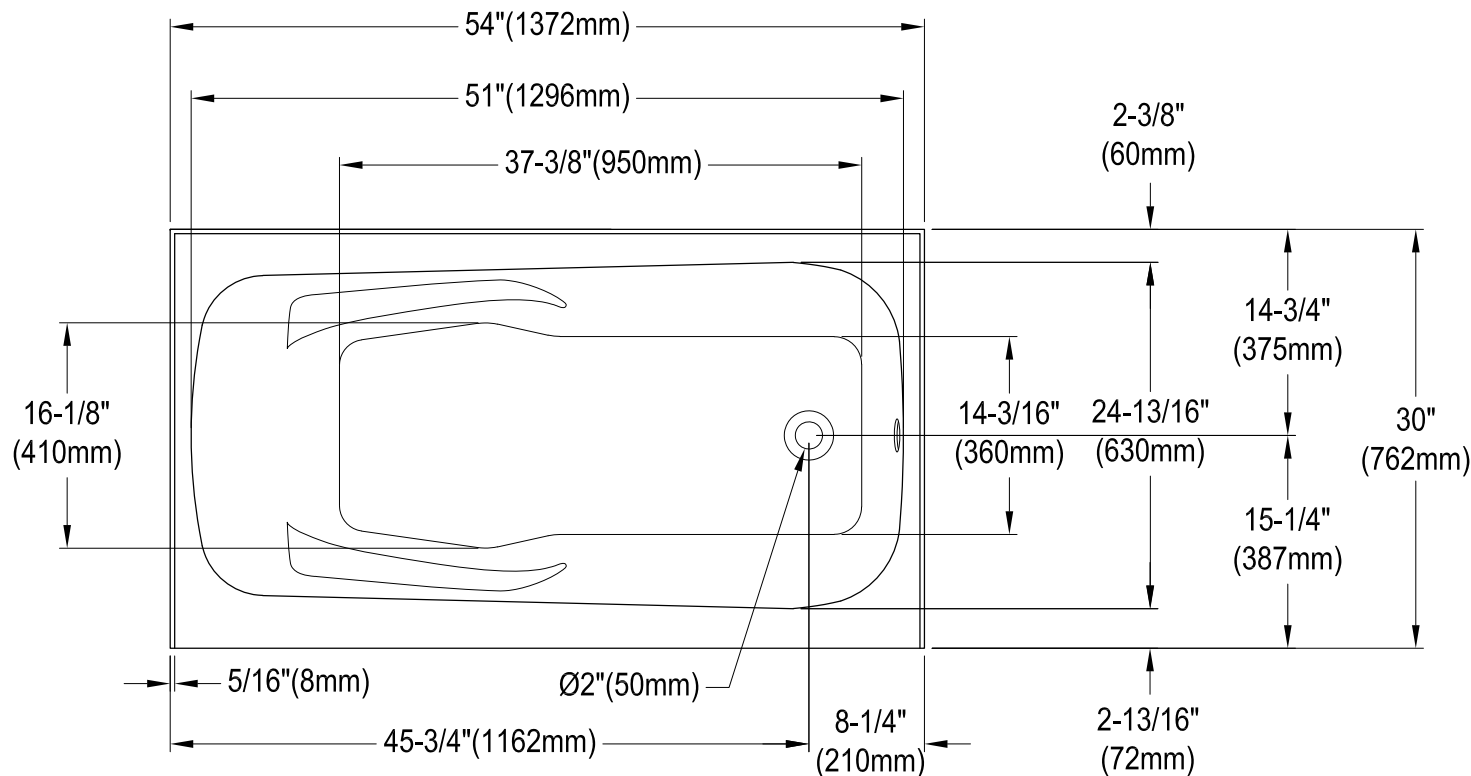

# CVTAP543023R1,7,8

54" Acrylic Alcove Tub with Right Hand Drain Hole

M10 x 65 (5 pcs)

# CVTAP543023R1,7,8

21" Tub Waste & Overflow with Tip Toe Drain, 20 Gauge