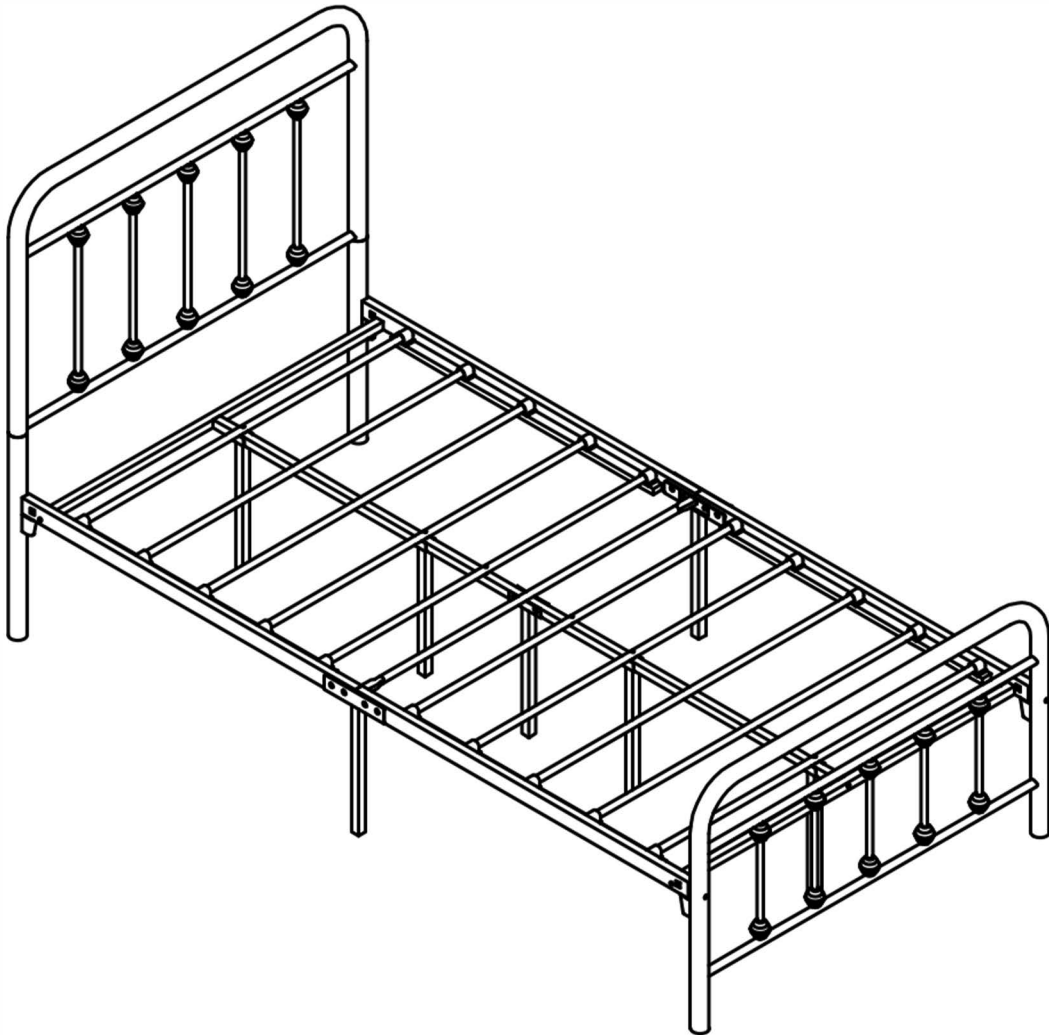

ASSEMBLY INSTRUCTION

NOTES:

- The item is only intended to be used indoors. The product must be assembled and used in accordance with the provisions of the manual.
- It is recommended that assembly is undertaken by about 2 adults. Please read assembly instructions before assembly and strictly adhere to each step outlined. Estimated assembly time is 30 minutes.

WARNING:

- **WARNING FOR YOUNG CHILDREN** - This product contains small components, please ensure that they are kept away from small children while assembling.

1

PARTS LIST

A	B	C	O	P	Q	R	S				
											
2PCS	1PCS	1PCS	1PCS	4PCS	6PCS	2PCS	2PCS				
T	U	V	W	X	a	c	d	e	f	g	t
											
2PCS	2PCS	2PCS	4PCS	1PCS	1/4*85 4PCS	1/4*45 4PCS	1/4*37 2PCS	1/4*30 8PCS	1/4*21 4PCS	1/4*19 8PCS	4PCS
u	v	w	x	y							
											
1/4 4PCS	1/4 8PCS	1/4 2PCS	1/4 2PCS	1PCS							