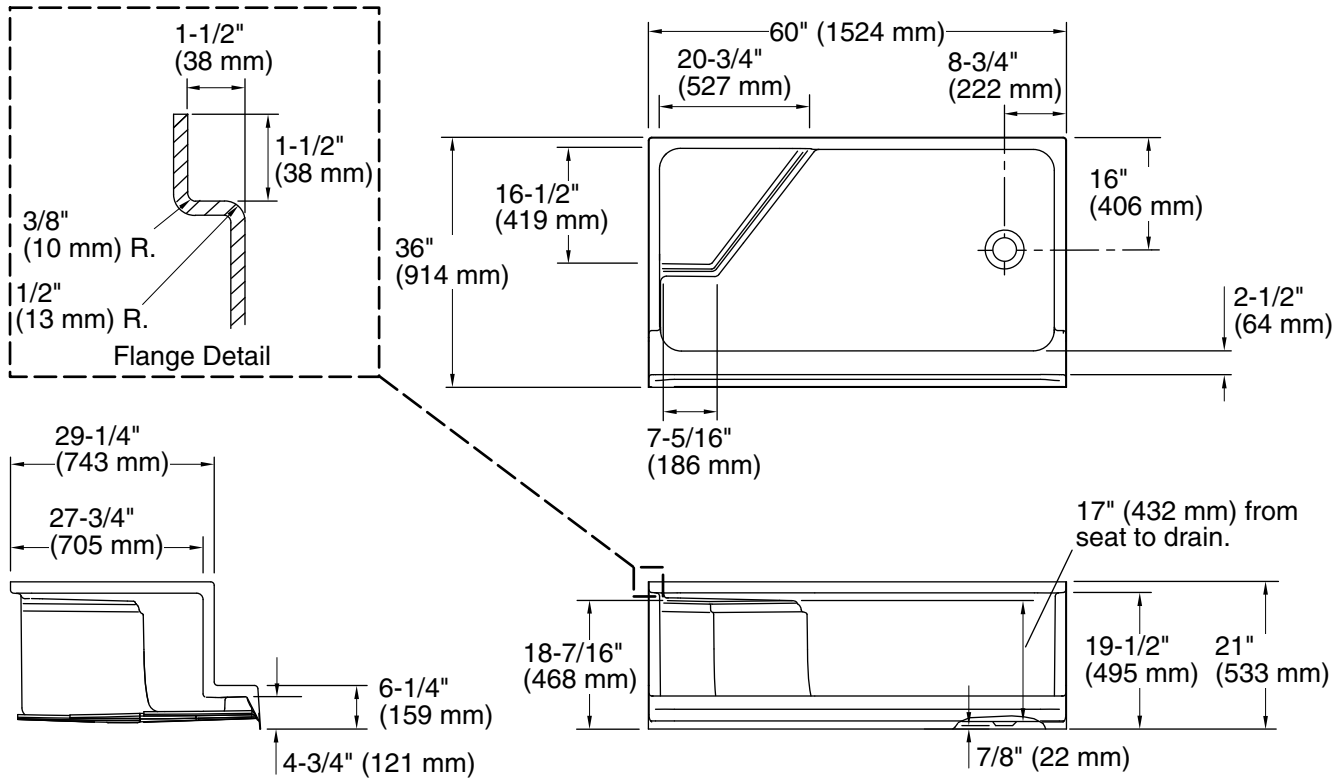

Features

- Integral seat design for comfort.
- Single threshold for three-wall installation.
- Coordinates with other products in the Memoirs collection.

Material

- Acrylic.

Installation

- Right drain.

Recommended Products/Accessories

Color tiles intended for reference only.

Color	Code	Description
	0	White
	96	Biscuit
	NY	Dune
	33	Mexican Sand™

Technical Information

All product dimensions are nominal.

Installation: Three-wall alcove
 Drain location: Right
 Weight: 94 lbs (42.6 kg)
 Minimum floor load: 21 lbs/ft² (102.5 kg/m²)