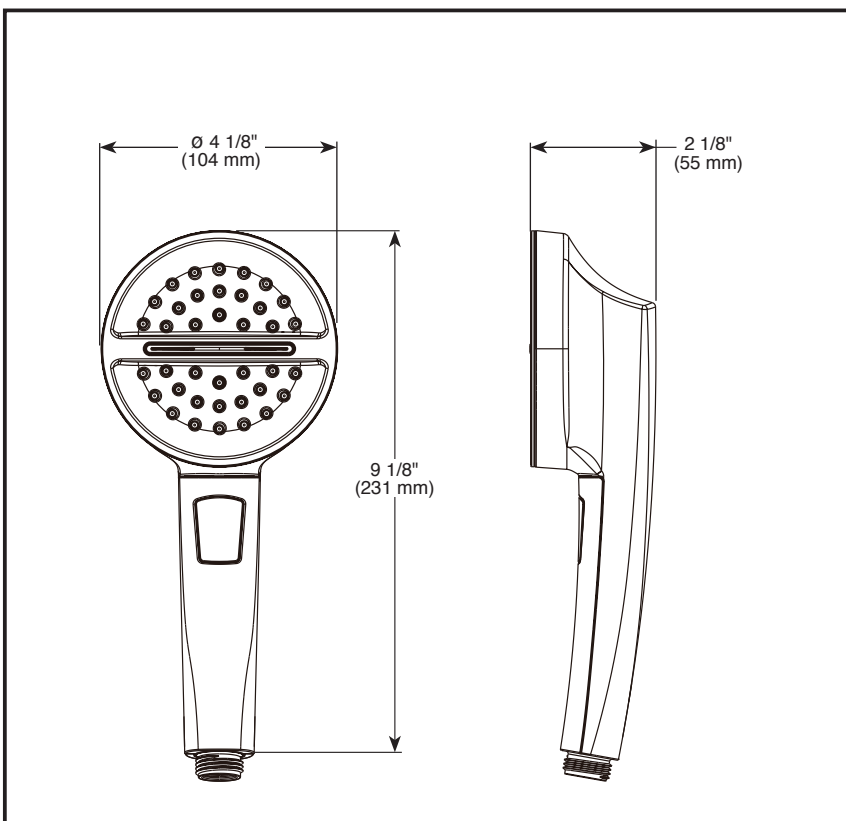

WARRANTY:

- Parts and Finish – Lifetime limited warranty; or for commercial purchasers, 10 years for multi-family residential (apartments and condominiums) and 5 years for all other commercial uses, in each case from the date the product is received by the original purchaser or their authorized representative (installation contractor, etc.).
- Please go to www.deltafaucet.com for the complete details of our limited warranty.