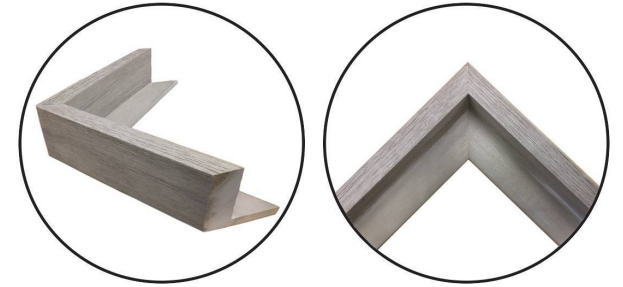

WENDOVER ART GROUP

ITEM NUMBER : **WST0007**

TITLE : **A Day in Gray**

OUTWARD DIMENSION (W X H) : **81.25" x 51.25"**

FRAME (WIDTH X DEPTH) : **MC2732 | 0.38" x 1.88"**

FRAME FINISH : **Floater Frame**

Gray Driftwood

DESCRIPTION :

Giclee on Canvas, Artist Enhanced, Two Canvas Panels

Framed Together in One Frame