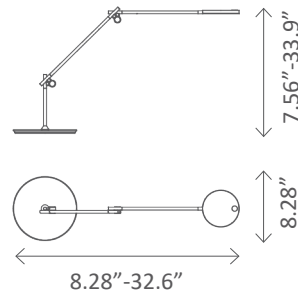

## Table Lamp (2 Joint)

**Product Number:** 10140910002

**Dimensions:** H192mm-861mm,  
W210mm-828mm x 210  
(H7.56"-33.9", W8.28"-32.6" x 8.28")

**Materials:** Aluminum

**Finishes:** Amethyst Bronze Anodized

**Lamp Shade:** Acrylic

**Product Net Weight:** 1.8kg

**Product Gross Weight:** 2.7kg

**Light source:** LED

**Light output:** 1210 lm

**Light colour:** 3000K

**Colour accuracy:** 90+ CRI

**Power usage:** 11W