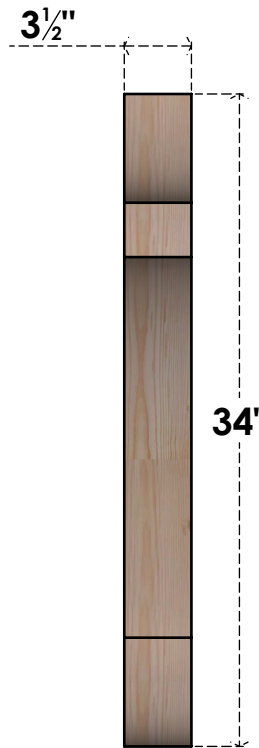

# BRC04X28X34OLY00SDF

3 1/2"W X 28"D X 34"H OLYMPIC SMOOTH BRACE, DOUGLAS FIR

**SIDE**

**FRONT**

EKENA MILLWORK  
 2300 WEST MAIN ST.  
 CLARKSVILLE, TX 75426  
 TOLL FREE: 866-607-0453  
 WWW.EKENAMILLWORK.COM

**NOTES**

1. INSTALLATION TO BE COMPLETED IN ACCORDANCE WITH MANUFACTURER'S SPECIFICATIONS.
2. DRAWING MAY NOT BE TO SCALE
3. THIS DRAWING IS INTENDED FOR DESIGN AND PLANNING PURPOSES ONLY.
4. ALL INFORMATION CONTAINED HEREIN WAS CURRENT AT THE TIME OF DEVELOPMENT BUT MUST BE REVIEWED AND APPROVED BY THE PRODUCT MANUFACTURER TO BE CONSIDERED ACCURATE.
5. PRODUCTS ARE NOT KILN DRIED. THIS ITEM IS UNIQUE AND WILL CONTAIN THE NATURAL VARIATIONS THAT THE WOOD SPECIES OFFERS. THIS MAY RESULT IN VARIATIONS UP TO 1/4"