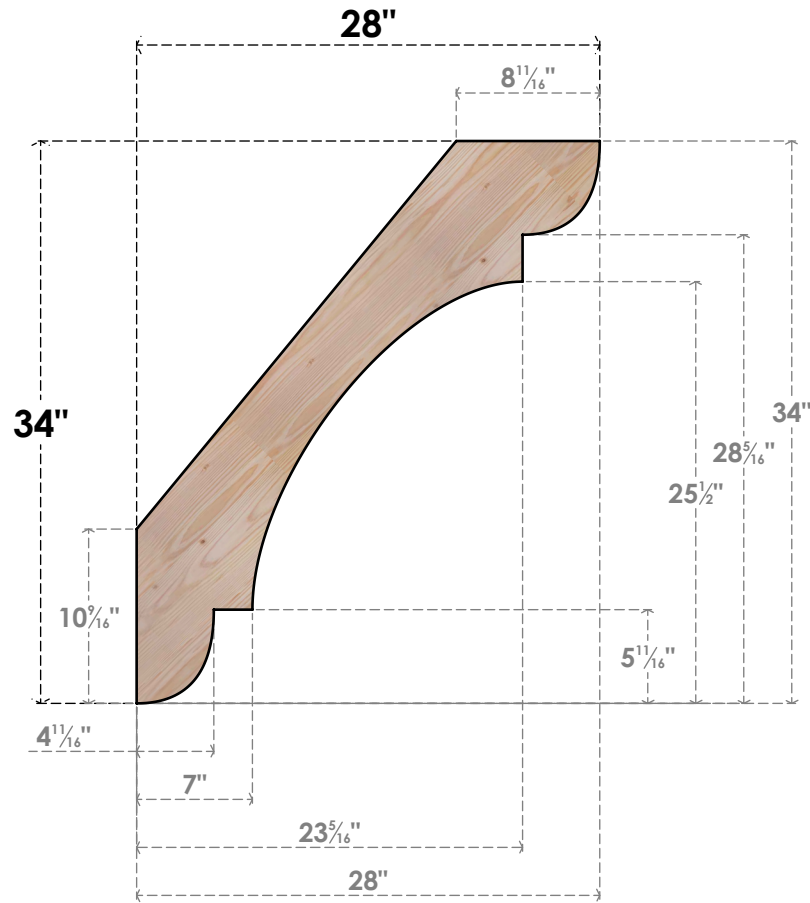

# BRC04X28X34OLY00SDF

3 1/2"W X 28"D X 34"H OLYMPIC SMOOTH BRACE, DOUGLAS FIR

**SIDE**

**FRONT**

EKENA MILLWORK  
 2300 WEST MAIN ST.  
 CLARKSVILLE, TX 75426  
 TOLL FREE: 866-607-0453  
 WWW.EKENAMILLWORK.COM

**NOTES**

1. INSTALLATION TO BE COMPLETED IN ACCORDANCE WITH MANUFACTURER'S SPECIFICATIONS.
2. DRAWING MAY NOT BE TO SCALE
3. THIS DRAWING IS INTENDED FOR DESIGN AND PLANNING PURPOSES ONLY.
4. ALL INFORMATION CONTAINED HEREIN WAS CURRENT AT THE TIME OF DEVELOPMENT BUT MUST BE REVIEWED AND APPROVED BY THE PRODUCT MANUFACTURER TO BE CONSIDERED ACCURATE.
5. PRODUCTS ARE NOT KILN DRIED. THIS ITEM IS UNIQUE AND WILL CONTAIN THE NATURAL VARIATIONS THAT THE WOOD SPECIES OFFERS. THIS MAY RESULT IN VARIATIONS UP TO 1/4"