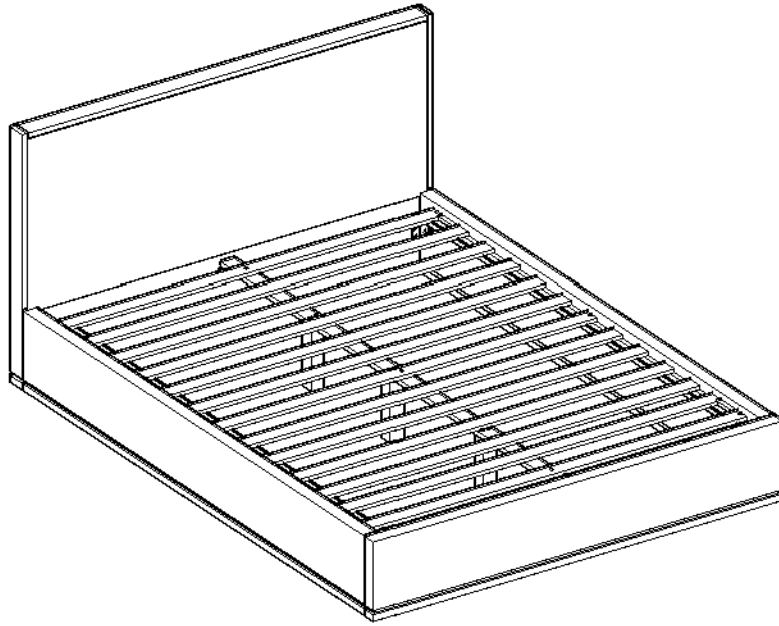

# ASSEMBLY INSTRUCTIONS

MODEL : BD815-FS

## COMPONENT

Headboard - 1 pc.  ①	Footboard - 1 pc.  ②	Side Rail - 2 pcs.  ③	Center Rail - 1 pc.  ④	Center Leg - 3 pcs.  ⑤	Slats - 13 pcs.(1set)  ⑥
---	--	---	--	--	---