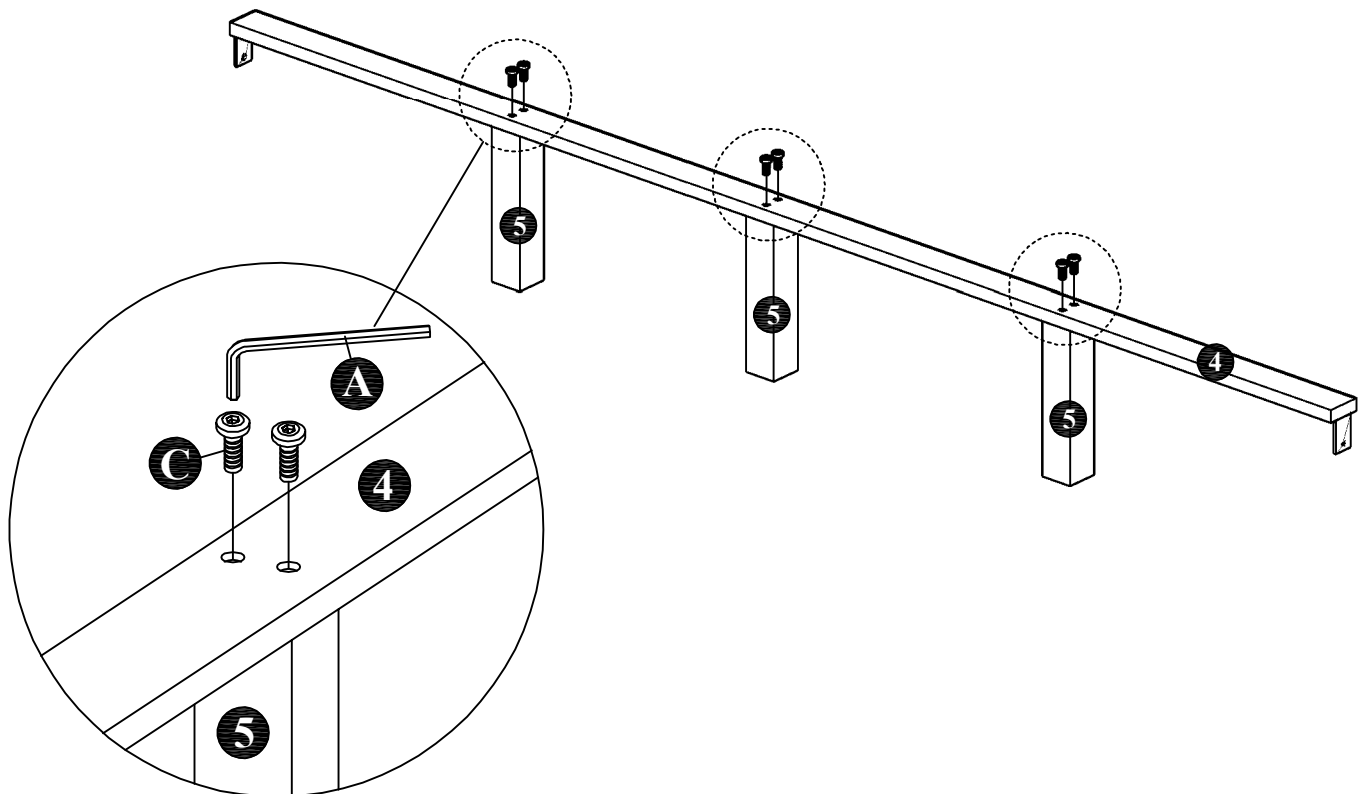

ASSEMBLY INSTRUCTIONS

STEP 1 :

STEP 2 :