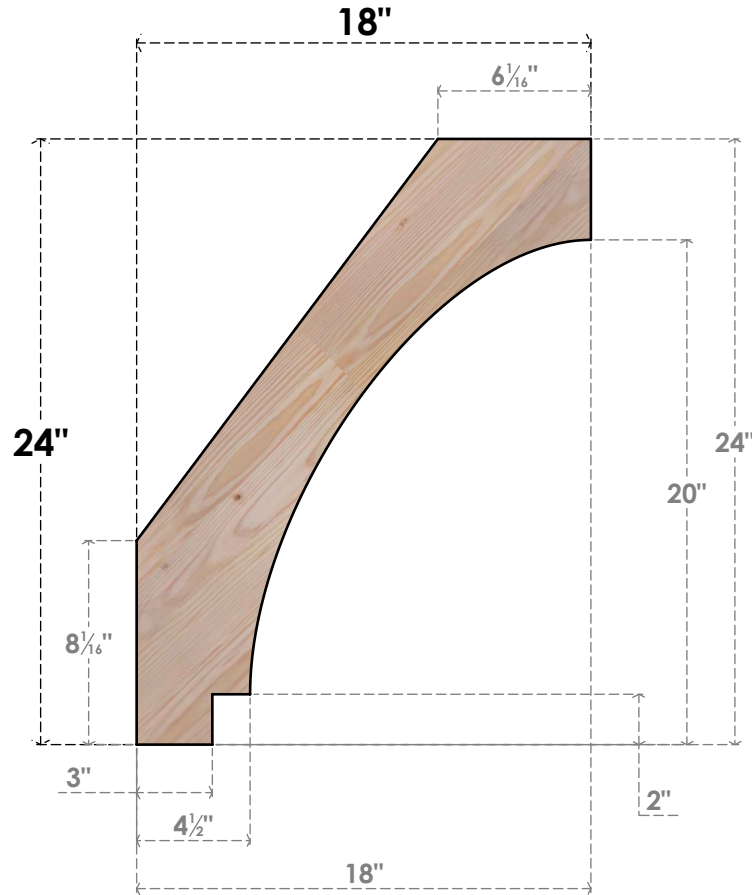

BRC06X18X24IMP00SDF

5 1/2"W X 18"D X 24"H IMPERIAL SMOOTH BRACE, DOUGLAS FIR

SIDE

FRONT

EKENA MILLWORK
 2300 WEST MAIN ST.
 CLARKSVILLE, TX 75426
 TOLL FREE: 866-607-0453
 WWW.EKENAMILLWORK.COM

NOTES

1. INSTALLATION TO BE COMPLETED IN ACCORDANCE WITH MANUFACTURER'S SPECIFICATIONS.
2. DRAWING MAY NOT BE TO SCALE
3. THIS DRAWING IS INTENDED FOR DESIGN AND PLANNING PURPOSES ONLY.
4. ALL INFORMATION CONTAINED HEREIN WAS CURRENT AT THE TIME OF DEVELOPMENT BUT MUST BE REVIEWED AND APPROVED BY THE PRODUCT MANUFACTURER TO BE CONSIDERED ACCURATE.
5. PRODUCTS ARE NOT KILN DRIED. THIS ITEM IS UNIQUE AND WILL CONTAIN THE NATURAL VARIATIONS THAT THE WOOD SPECIES OFFERS. THIS MAY RESULT IN VARIATIONS UP TO 1/4"