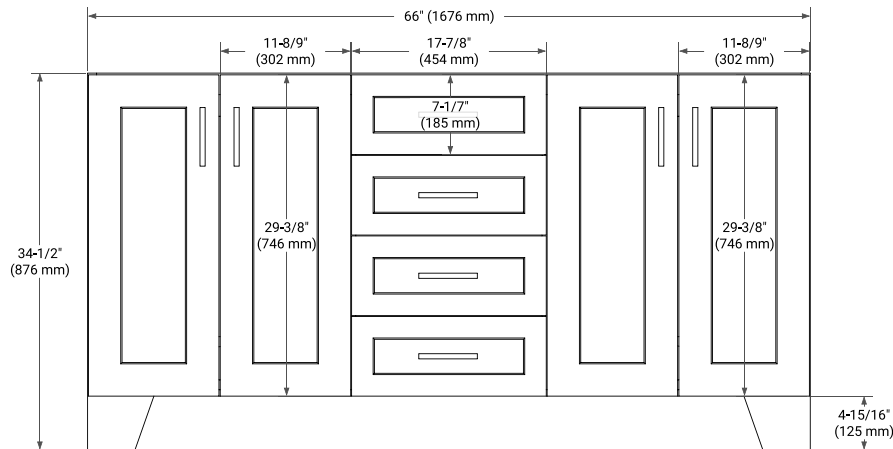

66" DOUBLE SINK BASE CABINET

BASE CABINET DIMENSIONS

66" W x 21.6" D x 34.5" H

FEATURES

- Solid wood frame & plywood panels
- Dovetail drawers and joints
- Soft closing doors & drawers

HARDWARE FINISHES*

Brushed Nickel   Satin Brass   Matte Black   Polished Chrome

Hardware comes preinstalled with the illustrated option. Other finishes are available on our online store if you prefer a different one.

AVAILABLE COLORS

White   Grey   Midnight Blue

FRONT VIEW

SIDE VIEW

PLAN VIEW