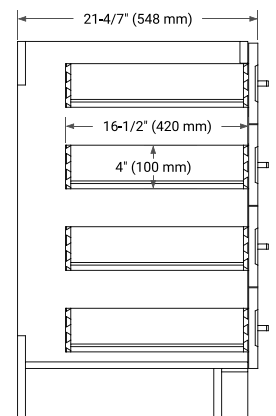

66" DOUBLE SINK BASE CABINET

BASE CABINET DIMENSIONS

66" W x 21.6" D x 34.5" H

FEATURES

- Solid wood frame & plywood panels
- Dovetail drawers and joints
- Soft closing doors & drawers

HARDWARE FINISHES*

Brushed Nickel Satin Brass Matte Black Polished Chrome

67" DOUBLE OVAL SINK COUNTERTOP WITH 1.5 IN. THICKNESS

OVERALL DIMENSIONS

67" W x 22" D x 1.5" H

COUNTERTOP OPTIONS

Carrara Marble

White Quartz

FEATURES

- Solid countertop with mitered edges & seams
- Undermount white oval sink
- Pre-drilled for 8" widespread faucet

INCLUDED

- Countertop
- Matching Backsplash
- Oval Sinks

COUNTERTOP PLAN VIEW

EDGE SIDE VIEW

THREE DIMENSIONAL COUNTERTOP VIEW