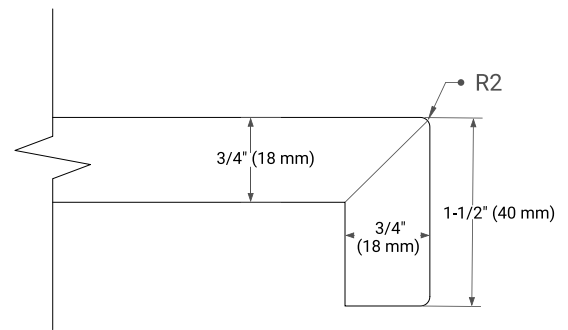

66" DOUBLE SINK BASE CABINET

BASE CABINET DIMENSIONS

66" W x 21.6" D x 34.5" H

FEATURES

- Solid wood frame & plywood panels
- Dovetail drawers and joints
- Soft closing doors & drawers

HARDWARE FINISHES*

Brushed Nickel Satin Brass Matte Black Polished Chrome

67" DOUBLE OVAL SINK COUNTERTOP WITH 1.5 IN. THICKNESS

OVERALL DIMENSIONS

67" W x 22" D x 1.5" H

COUNTERTOP OPTIONS

Carrara Marble

White Quartz

FEATURES

- Solid countertop with mitered edges & seams
- Undermount white oval sink
- Pre-drilled for 8" widespread faucet

INCLUDED

- Countertop
- Matching Backsplash
- Oval Sinks

COUNTERTOP PLAN VIEW

EDGE SIDE VIEW

THREE DIMENSIONAL COUNTERTOP VIEW