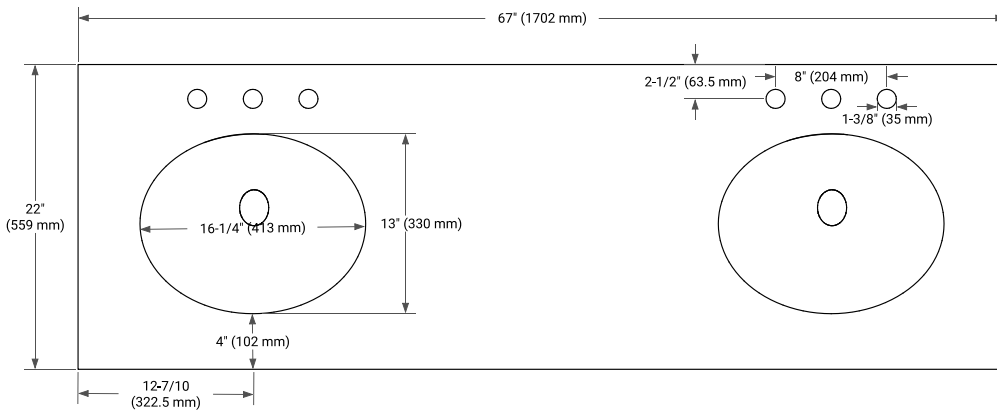

66" DOUBLE SINK BASE CABINET

BASE CABINET DIMENSIONS

66" W x 21.6" D x 34.5" H

FEATURES

- Solid wood frame & plywood panels
- Dovetail drawers and joints
- Soft closing doors & drawers

HARDWARE FINISHES*

Brushed Nickel Satin Brass Matte Black Polished Chrome

67" DOUBLE OVAL SINK COUNTERTOP WITH 1.5 IN. THICKNESS

OVERALL DIMENSIONS

67" W x 22" D x 1.5" H

COUNTERTOP OPTIONS

Carrara Marble

White Quartz

FEATURES

- Solid countertop with mitered edges & seams
- Undermount white oval sink
- Pre-drilled for 8" widespread faucet

INCLUDED

- Countertop
- Matching Backsplash
- Oval Sinks

COUNTERTOP PLAN VIEW

EDGE SIDE VIEW

THREE DIMENSIONAL COUNTERTOP VIEW