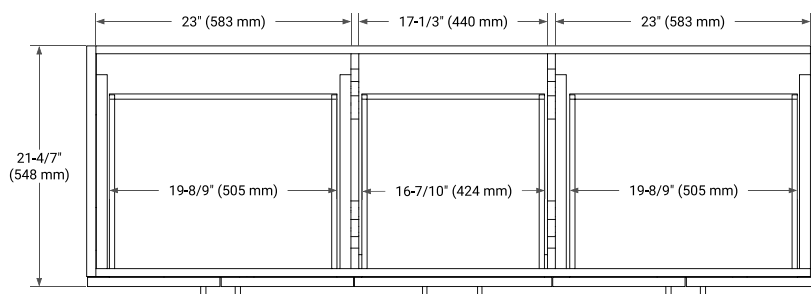

66" DOUBLE SINK BASE CABINET

BASE CABINET DIMENSIONS

66" W x 21.6" D x 34.5" H

FEATURES

- Solid wood frame & plywood panels
- Dovetail drawers and joints
- Soft closing doors & drawers

HARDWARE FINISHES*

Brushed Nickel Satin Brass Matte Black Polished Chrome

67" DOUBLE OVAL SINK COUNTERTOP WITH 1.5 IN. THICKNESS

OVERALL DIMENSIONS

67" W x 22" D x 1.5" H

COUNTERTOP OPTIONS

Carrara Marble

White Quartz

FEATURES

- Solid countertop with mitered edges & seams
- Undermount white oval sink
- Pre-drilled for 8" widespread faucet

INCLUDED

- Countertop
- Matching Backsplash
- Oval Sinks

COUNTERTOP PLAN VIEW

EDGE SIDE VIEW

THREE DIMENSIONAL COUNTERTOP VIEW