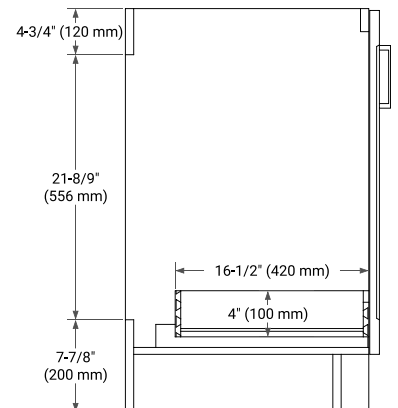

66" DOUBLE SINK BASE CABINET

BASE CABINET DIMENSIONS

66" W x 21.6" D x 34.5" H

FEATURES

- Solid wood frame & plywood panels
- Dovetail drawers and joints
- Soft closing doors & drawers

HARDWARE FINISHES*

Brushed Nickel   Satin Brass   Matte Black   Polished Chrome

Hardware comes preinstalled with the illustrated option. Other finishes are available on our online store if you prefer a different one.

AVAILABLE COLORS

White   Grey   Midnight Blue

FRONT VIEW

SIDE VIEW

PLAN VIEW