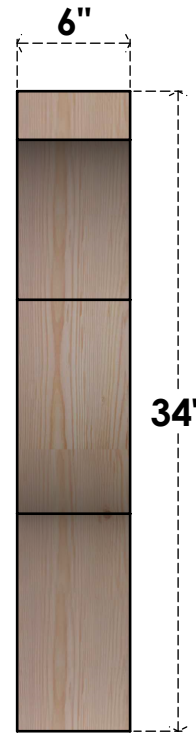

BRC06X28X34FST00RDF

6"W X 28"D X 34"H FUNSTON ROUGH SAWN BRACE, DOUGLAS FIR

SIDE

FRONT

EKENA MILLWORK
 2300 WEST MAIN ST.
 CLARKSVILLE, TX 75426
 TOLL FREE: 866-607-0453
 WWW.EKENAMILLWORK.COM

NOTES

1. INSTALLATION TO BE COMPLETED IN ACCORDANCE WITH MANUFACTURER'S SPECIFICATIONS.
2. DRAWING MAY NOT BE TO SCALE
3. THIS DRAWING IS INTENDED FOR DESIGN AND PLANNING PURPOSES ONLY.
4. ALL INFORMATION CONTAINED HEREIN WAS CURRENT AT THE TIME OF DEVELOPMENT BUT MUST BE REVIEWED AND APPROVED BY THE PRODUCT MANUFACTURER TO BE CONSIDERED ACCURATE.
5. PRODUCTS ARE NOT KILN DRIED. THIS ITEM IS UNIQUE AND WILL CONTAIN THE NATURAL VARIATIONS THAT THE WOOD SPECIES OFFERS. THIS MAY RESULT IN VARIATIONS UP TO 1/4"