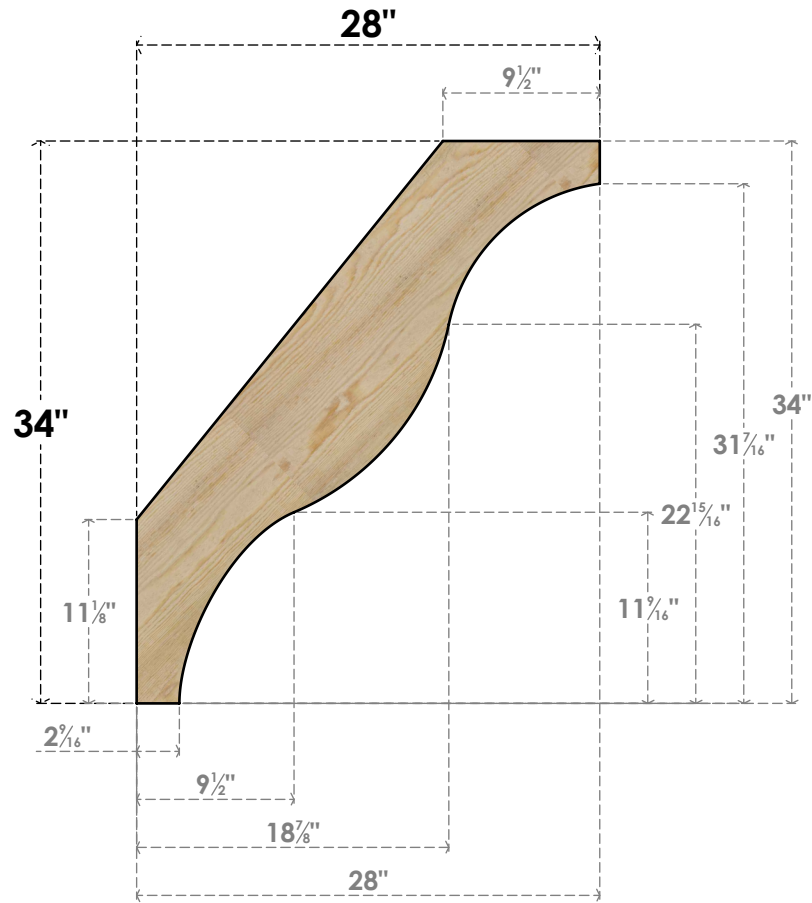

BRC06X28X34FST00RDF

6"W X 28"D X 34"H FUNSTON ROUGH SAWN BRACE, DOUGLAS FIR

SIDE

FRONT

EKENA MILLWORK
 2300 WEST MAIN ST.
 CLARKSVILLE, TX 75426
 TOLL FREE: 866-607-0453
 WWW.EKENAMILLWORK.COM

NOTES

1. INSTALLATION TO BE COMPLETED IN ACCORDANCE WITH MANUFACTURER'S SPECIFICATIONS.
2. DRAWING MAY NOT BE TO SCALE
3. THIS DRAWING IS INTENDED FOR DESIGN AND PLANNING PURPOSES ONLY.
4. ALL INFORMATION CONTAINED HEREIN WAS CURRENT AT THE TIME OF DEVELOPMENT BUT MUST BE REVIEWED AND APPROVED BY THE PRODUCT MANUFACTURER TO BE CONSIDERED ACCURATE.
5. PRODUCTS ARE NOT KILN DRIED. THIS ITEM IS UNIQUE AND WILL CONTAIN THE NATURAL VARIATIONS THAT THE WOOD SPECIES OFFERS. THIS MAY RESULT IN VARIATIONS UP TO 1/4"