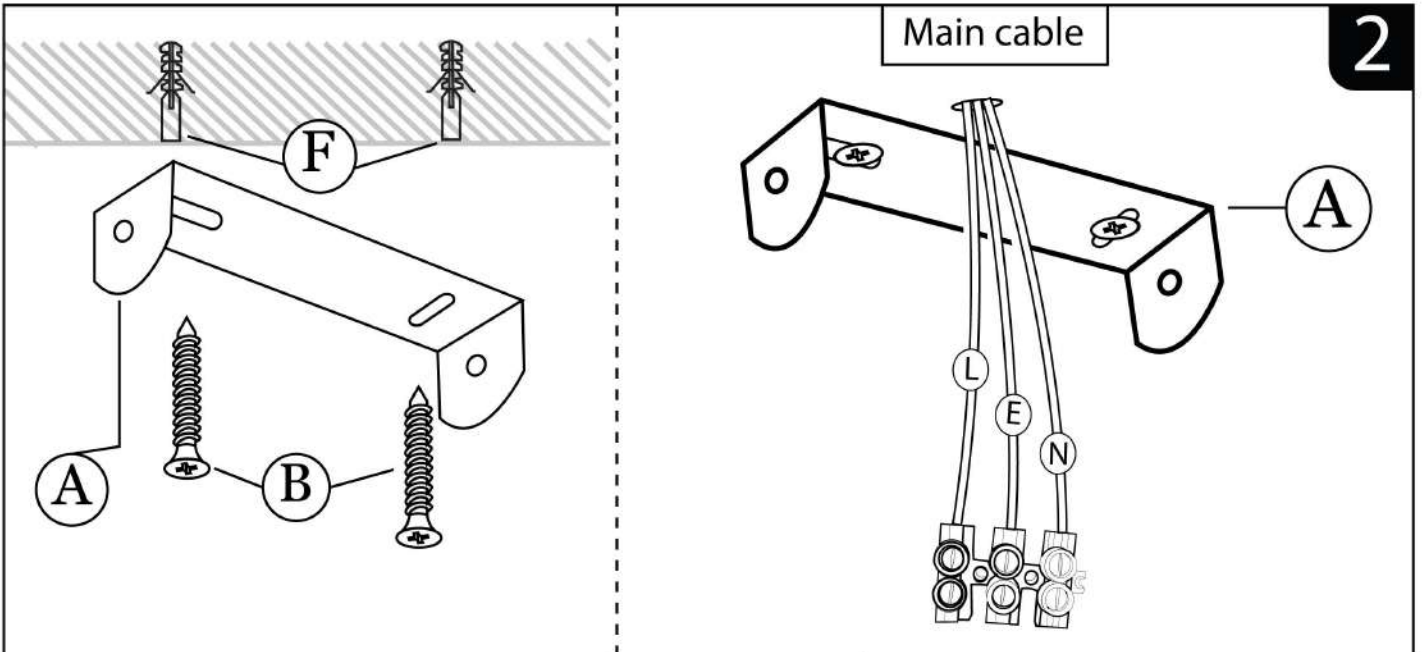

LEDsone
220V-240V~50Hz

LEDSONE'S PENDANT LAMP ASSEMBLING INSTRUCTION

1

LEDsone
220V-240V~50Hz

LEDSONE'S PENDANT LAMP ASSEMBLING INSTRUCTION

European Cord Colour	
	Blue- Neutral
	Green- Earth
	Brown- Line

North America Cord Colour	
	Black- Line
	Green- Earth
	White- Neutral