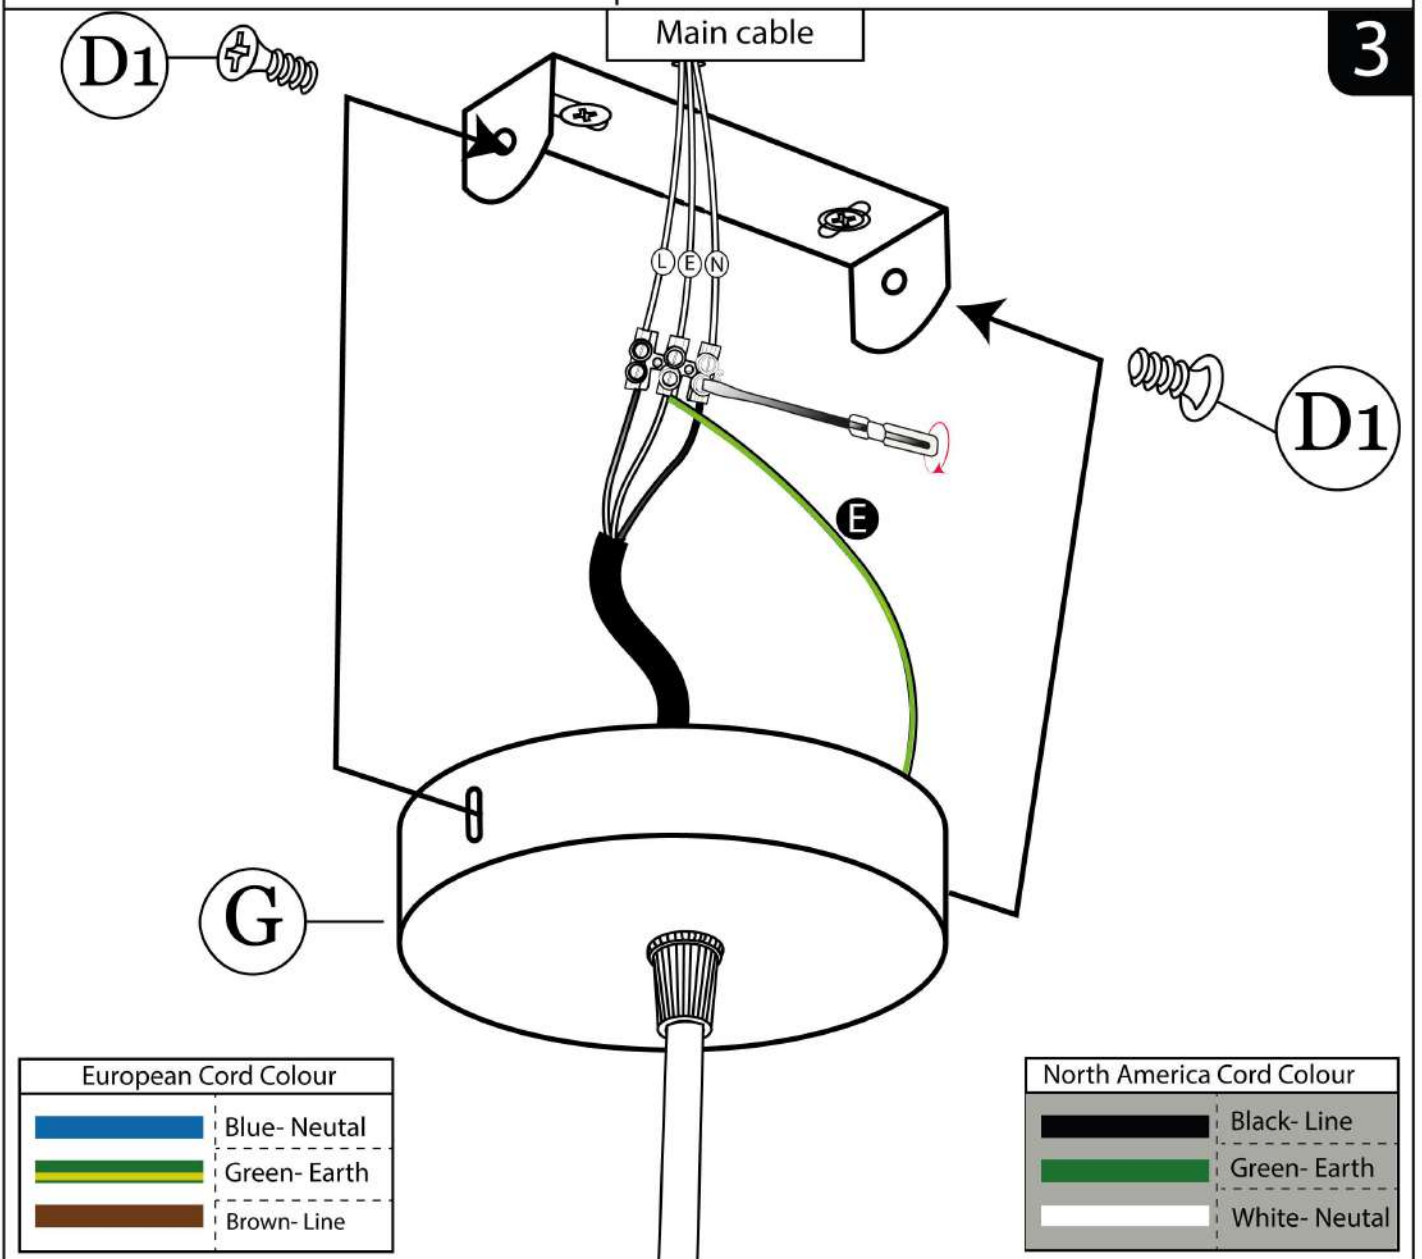

LEDsone

220V-240V~50Hz

LEDSONE'S PENDANT LAMP ASSEMBLING INSTRUCTION

	<p>G  x 1Pcs</p> <p>H  x 1Pcs</p> <p>I  x 1Pcs</p>	
A		x 1Pcs
B		x 2Pcs
C1		x 1Pcs
C2		x 1Pcs
D1		x 2Pcs
D2		x 1Pcs
D3		x 1Pcs
E		x 1Pcs
F		x 2Pcs

LEDsone
220V-240V~50Hz

LEDSONE'S PENDANT LAMP ASSEMBLING INSTRUCTION

1

LEDsone
220V-240V~50Hz

LEDSONE'S PENDANT LAMP ASSEMBLING INSTRUCTION

European Cord Colour	
	Blue- Neutral
	Green- Earth
	Brown- Line

North America Cord Colour	
	Black- Line
	Green- Earth
	White- Neutral