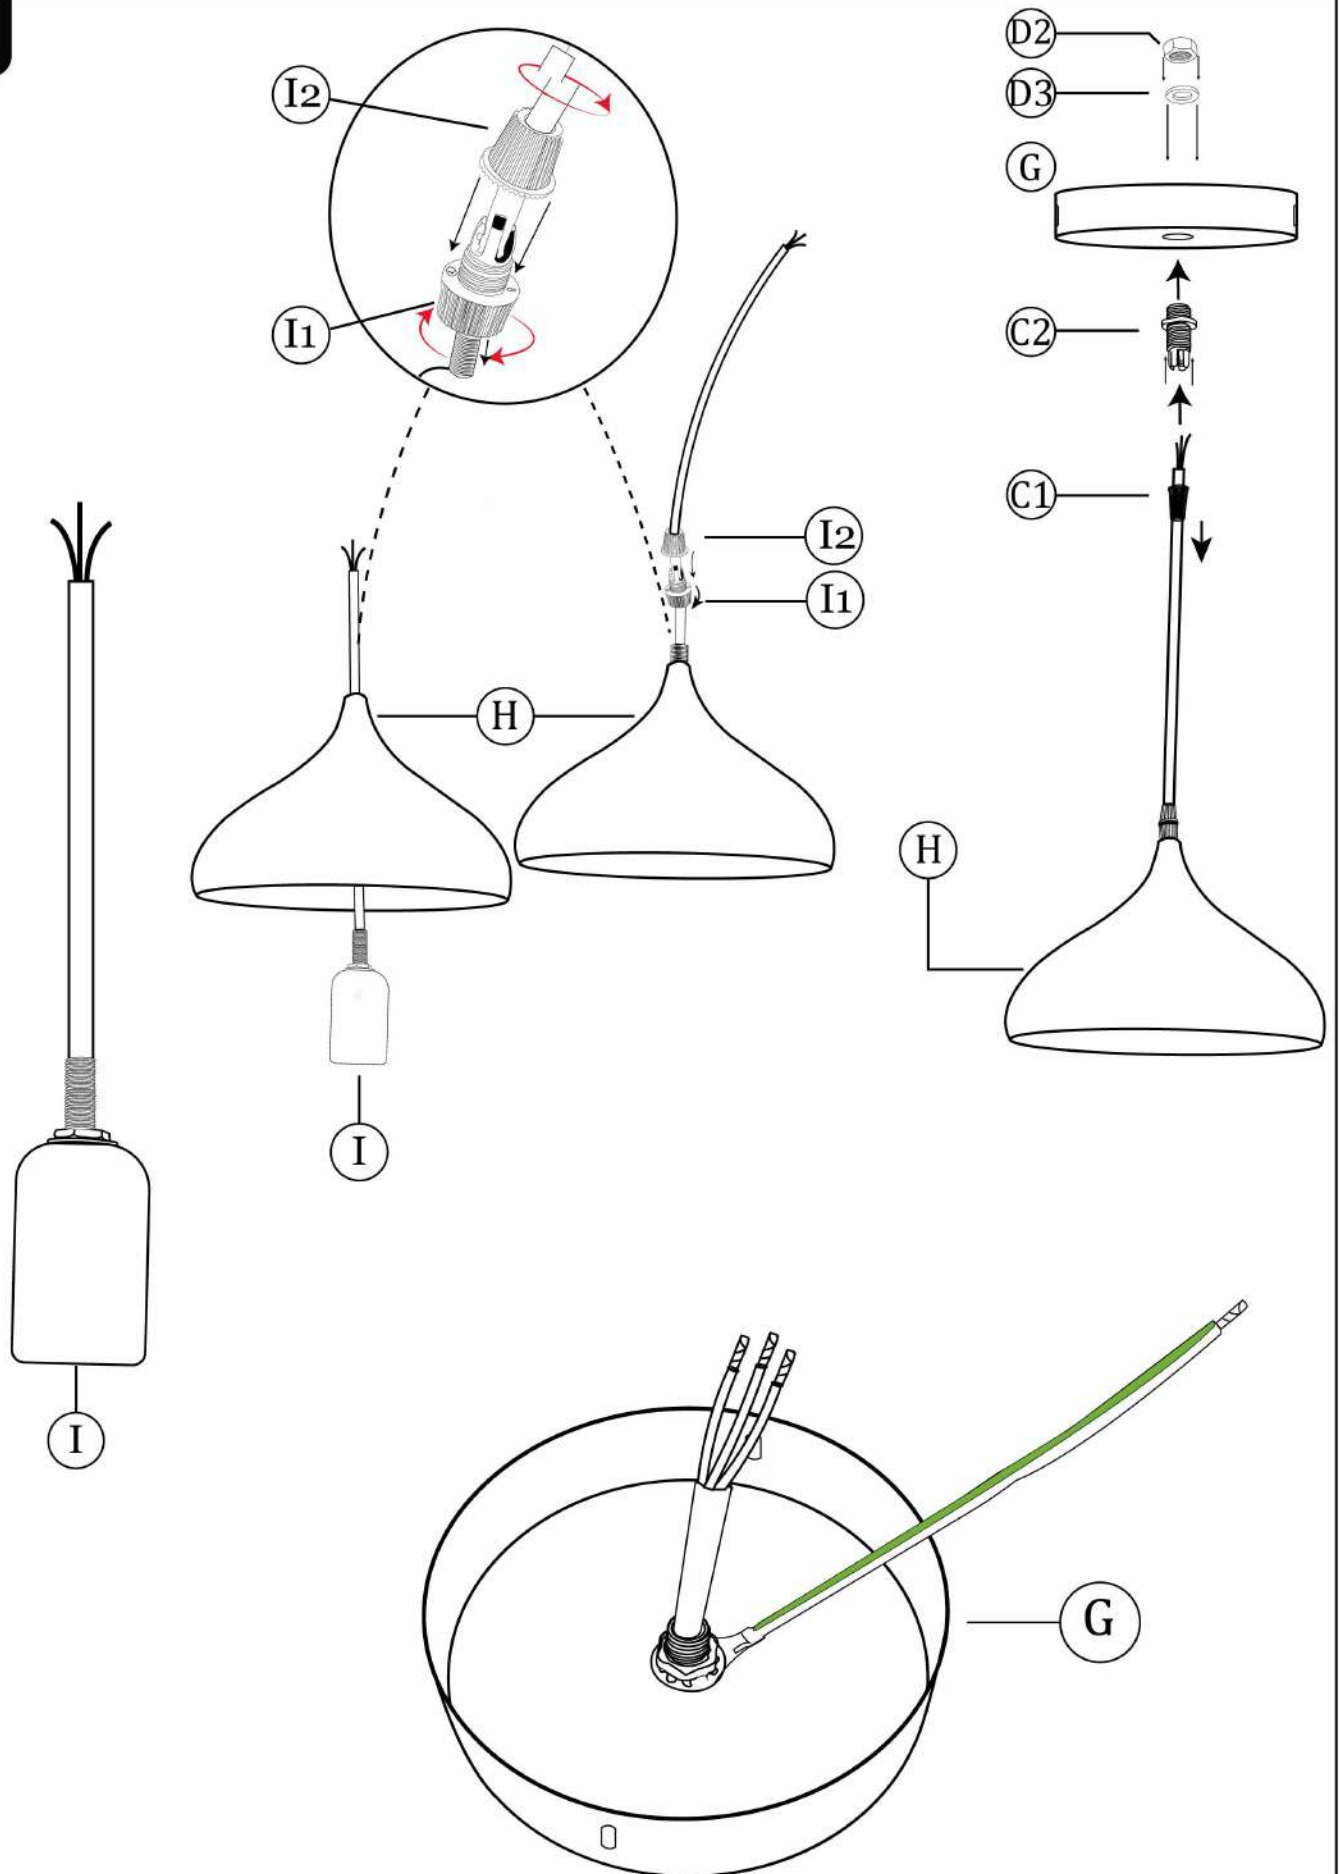

LEDsone

220V-240V~50Hz

LEDSONE'S PENDANT LAMP ASSEMBLING INSTRUCTION

	<p>G  x 1Pcs</p> <p>H  x 1Pcs</p> <p>I  x 1Pcs</p>	
A		x 1Pcs
B		x 2Pcs
C1		x 1Pcs
C2		x 1Pcs
D1		x 2Pcs
D2		x 1Pcs
D3		x 1Pcs
E		x 1Pcs
F		x 2Pcs

LEDsone
220V-240V~50Hz

LEDSONE'S PENDANT LAMP ASSEMBLING INSTRUCTION

1

LEDsone
220V-240V~50Hz

LEDSONE'S PENDANT LAMP ASSEMBLING INSTRUCTION

European Cord Colour	
	Blue- Neutral
	Green- Earth
	Brown- Line

North America Cord Colour	
	Black- Line
	Green- Earth
	White- Neutral