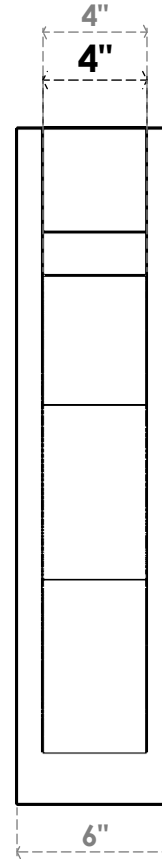

ITEM NUMBER: OUTUROC040X060X22000X26000X040X020X040FST44RCPR

4"W TOP X 6"W BACK X 22"D X 26"H X 4"T TOP X 2"T BACK TIMBERTHANE ROUGH CEDAR FUNSTON FAUX WOOD OPEN OUTLOOKER, BLOCK TOP AND BACK, 4"W CLOSED BRACE, PRIMED TAN

SIDE PROFILE

FRONT PROFILE

ISOMETRIC

GENERATED DATE : 07/06/2023

EKENA MILLWORK
2300 WEST MAIN ST.
CLARKSVILLE, TX 75426
TOLL FREE: 866-607-0453
WWW.EKENAMILLWORK.COM

NOTES

1. INSTALLATION TO BE COMPLETED IN ACCORDANCE WITH MANUFACTURER'S SPECIFICATIONS.
2. DRAWING MAY NOT BE TO SCALE
3. THIS DRAWING IS INTENDED FOR DESIGN AND PLANNING PURPOSES ONLY.
4. ALL INFORMATION CONTAINED HEREIN WAS CURRENT AT THE TIME OF DEVELOPMENT BUT MUST BE REVIEWED AND APPROVED BY THE PRODUCT MANUFACTURER TO BE CONSIDERED ACCURATE.
5. TIMBERTHANE ARCHITECTURAL PRODUCTS ARE MADE FROM HIGH DENSITY URETHANE AND COME FACTORY PRIMED