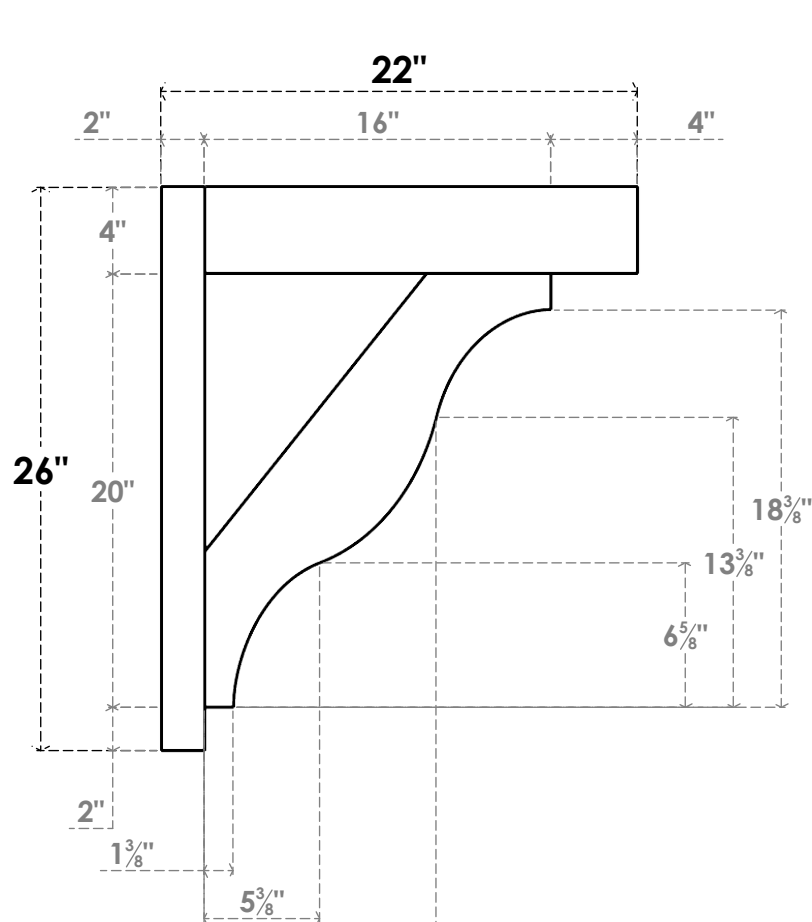

ITEM NUMBER: OUTUROC040X060X22000X26000X040X020X040FST44RCPR

4"W TOP X 6"W BACK X 22"D X 26"H X 4"T TOP X 2"T BACK TIMBERTHANE ROUGH CEDAR FUNSTON FAUX WOOD OPEN OUTLOOKER, BLOCK TOP AND BACK, 4"W CLOSED BRACE, PRIMED TAN

SIDE PROFILE

FRONT PROFILE

ISOMETRIC

GENERATED DATE : 07/06/2023

EKENA MILLWORK
2300 WEST MAIN ST.
CLARKSVILLE, TX 75426
TOLL FREE: 866-607-0453
WWW.EKENAMILLWORK.COM

NOTES

1. INSTALLATION TO BE COMPLETED IN ACCORDANCE WITH MANUFACTURER'S SPECIFICATIONS.
2. DRAWING MAY NOT BE TO SCALE
3. THIS DRAWING IS INTENDED FOR DESIGN AND PLANNING PURPOSES ONLY.
4. ALL INFORMATION CONTAINED HEREIN WAS CURRENT AT THE TIME OF DEVELOPMENT BUT MUST BE REVIEWED AND APPROVED BY THE PRODUCT MANUFACTURER TO BE CONSIDERED ACCURATE.
5. TIMBERTHANE ARCHITECTURAL PRODUCTS ARE MADE FROM HIGH DENSITY URETHANE AND COME FACTORY PRIMED