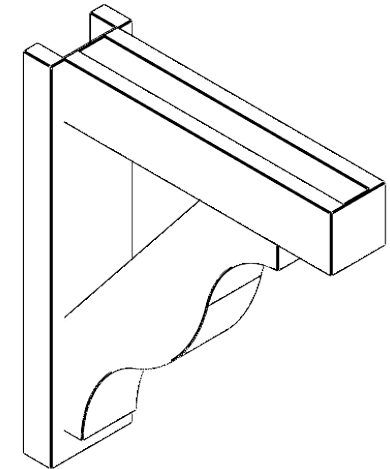

ITEM NUMBER: OUTUROC040X060X22000X26000X040X020X040FST44RCPR

4"W TOP X 6"W BACK X 22"D X 26"H X 4"T TOP X 2"T BACK TIMBERTHANE ROUGH CEDAR FUNSTON FAUX WOOD OPEN OUTLOOKER, BLOCK TOP AND BACK, 4"W CLOSED BRACE, PRIMED TAN

SIDE PROFILE

FRONT PROFILE

ISOMETRIC

GENERATED DATE : 07/06/2023

EKENA MILLWORK
2300 WEST MAIN ST.
CLARKSVILLE, TX 75426
TOLL FREE: 866-607-0453
WWW.EKENAMILLWORK.COM

NOTES

1. INSTALLATION TO BE COMPLETED IN ACCORDANCE WITH MANUFACTURER'S SPECIFICATIONS.
2. DRAWING MAY NOT BE TO SCALE
3. THIS DRAWING IS INTENDED FOR DESIGN AND PLANNING PURPOSES ONLY.
4. ALL INFORMATION CONTAINED HEREIN WAS CURRENT AT THE TIME OF DEVELOPMENT BUT MUST BE REVIEWED AND APPROVED BY THE PRODUCT MANUFACTURER TO BE CONSIDERED ACCURATE.
5. TIMBERTHANE ARCHITECTURAL PRODUCTS ARE MADE FROM HIGH DENSITY URETHANE AND COME FACTORY PRIMED