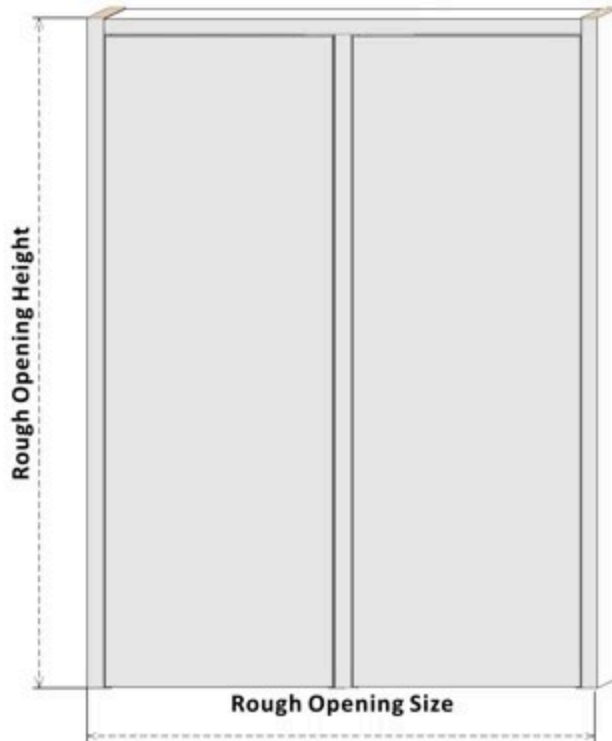

# SIZE CHART

Adjustable Jamb

Prehung Door (inch)

Door Slab Size	Rough opening Size
48" X 80"	50" X 80"
56" X 80"	58" X 80"
60" X 80"	62" X 80"
64" X 80"	66" X 80"
72" X 80"	74" X 80"

Jamb Size

72"Width / 80"Height  
Crop Crop the jamb as needed

Thickness

1.38"