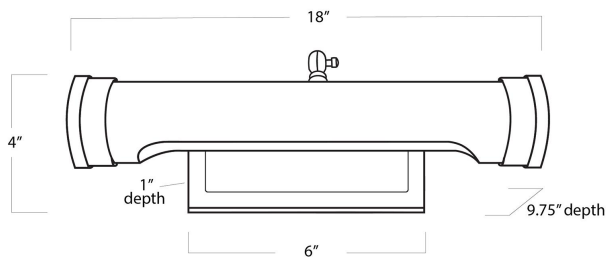

REGINA ANDREW

DETROIT

SPECIFICATION SHEET

Tate Picture Light Medium 15-1177PN

HEIGHT	4
WIDTH	18
DEPTH	9.75
SHADE DIMS	N/A
SHADE COLOR	N/A
BULB QTY	2
BULB TYPE	T Type Medium Base (E26)
SOCKET	E26 Keyless
WATTAGE	25 Watt Max
WIRING TYPE	Hard Wire or Pinup
BACKPLATE	6 x 4 x 1
JUNCTION BOX	2 in from top, 2 in from bottom, 9 in from side
MATERIAL	Steel
FINISH	Polished Nickel
NOTES	N/A
FREIGHT ONLY	No