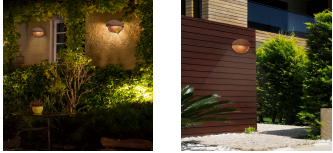

Ceramic LED ADA Dome Outdoor Wall Sconce (Closed Top)

GLAZES (GROUP 1):

Carbon Matte Black (CRB)

Lamping:

LED

Description :

ADA Dome Outdoor LED Wall Sconce (Closed Top)

Primary Shade Material :

[ADA](#), [Ceramic](#), [Made in USA](#), [Outdoor](#)

Standard LED :

12W 1,000 Initial Lumens

Dimension :

8" Dia. x 3.25" Proj.

Mounting Center :

3.5" Down

Notes :